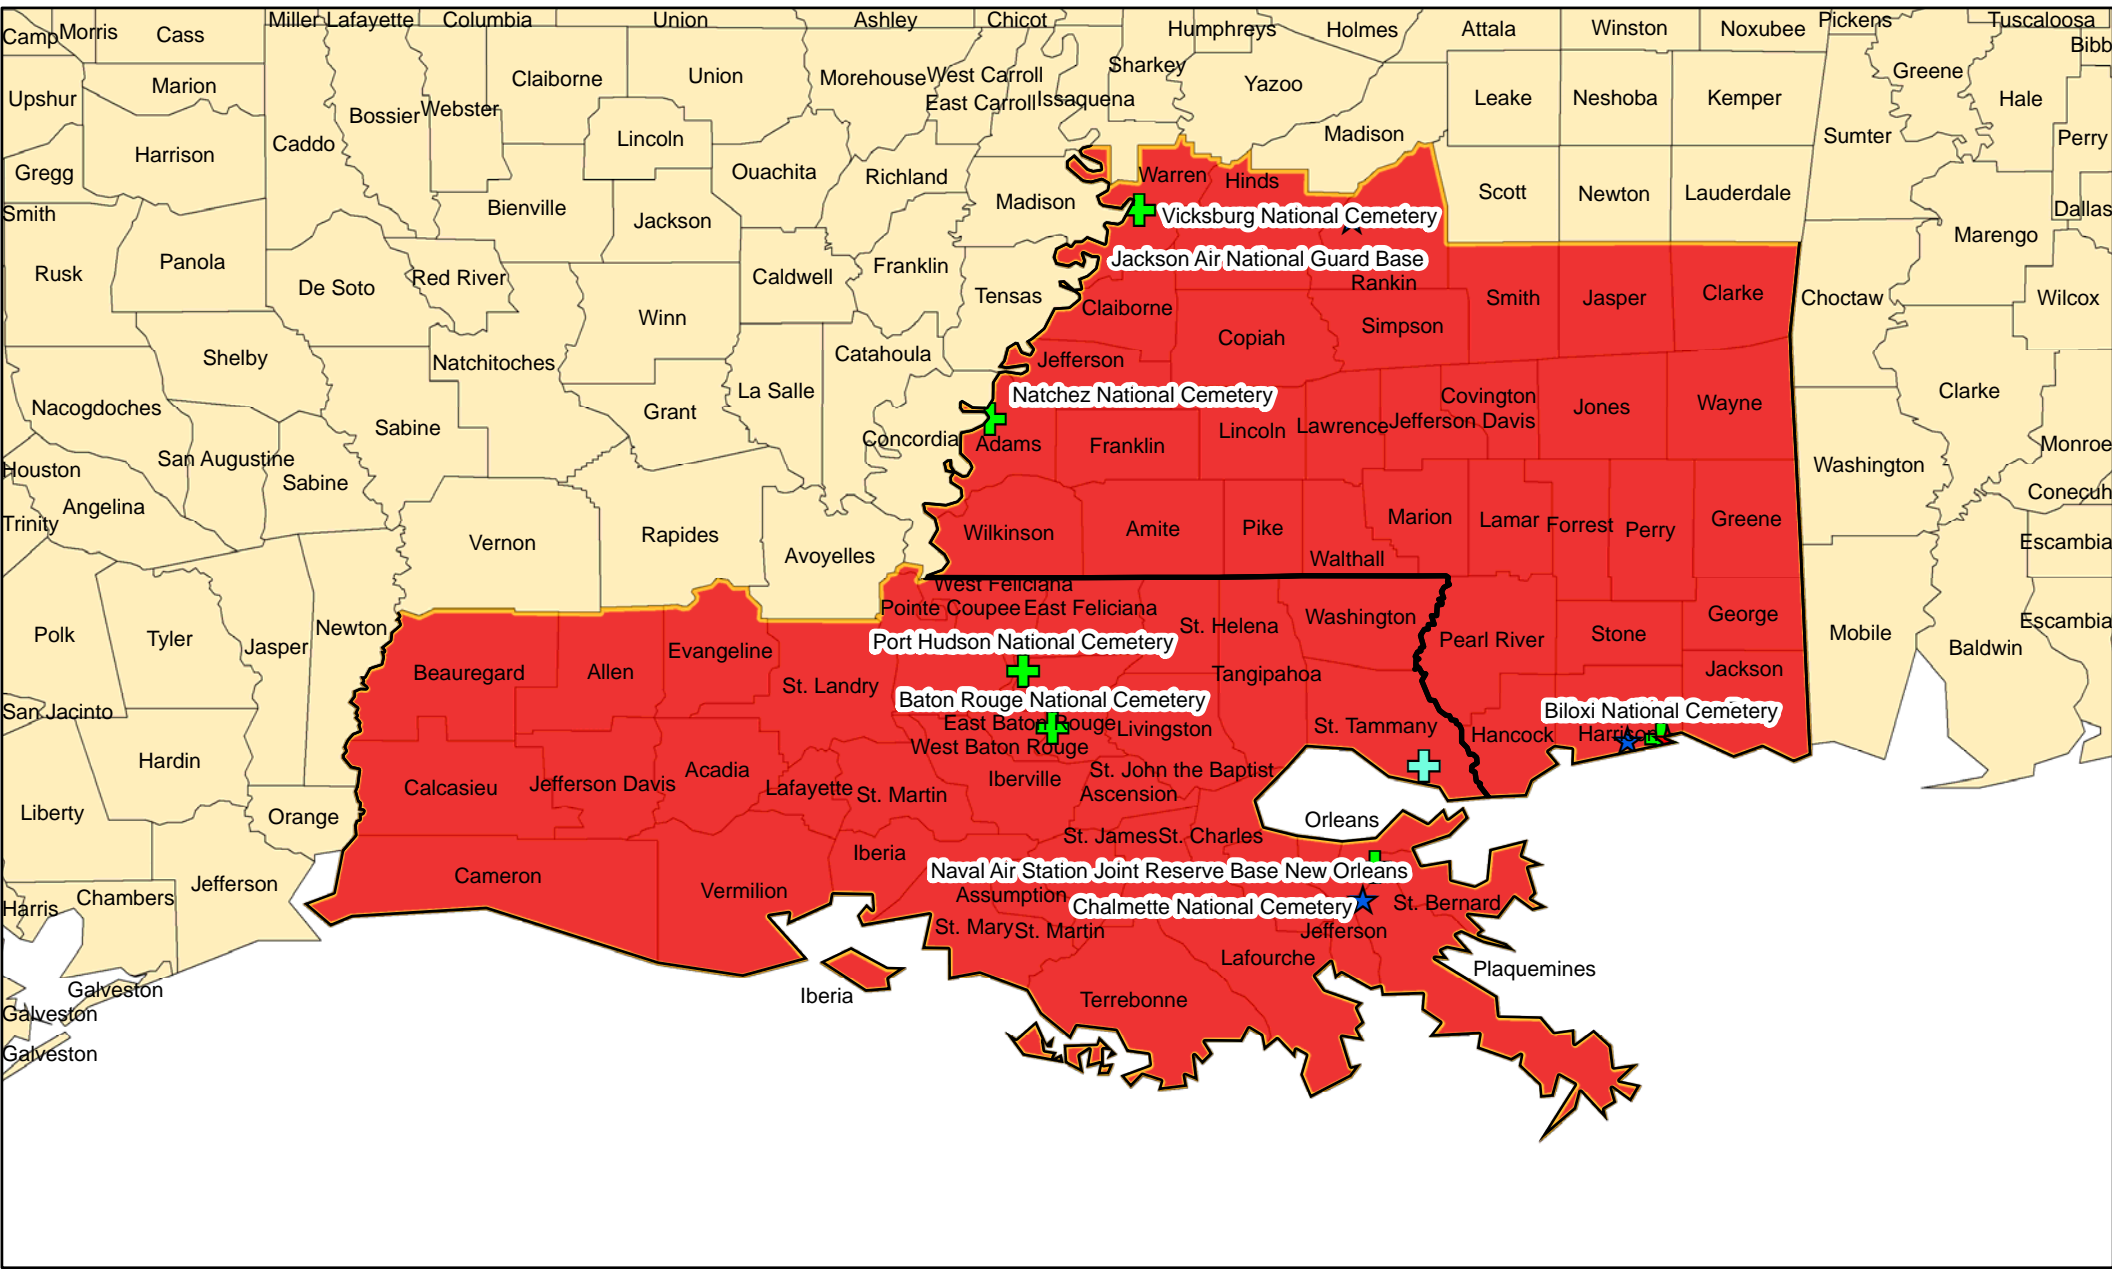

Honor Guard Area of Responsibility

Keesler Air Force Base
618.8 Square Miles

Legend

- + National Cemeteries
- ★ DoD Joint Bases
- ★ Active Air Force Bases
- ★ Reserve/Guard Bases
- + State Veteran Memorials/ Cemeteries