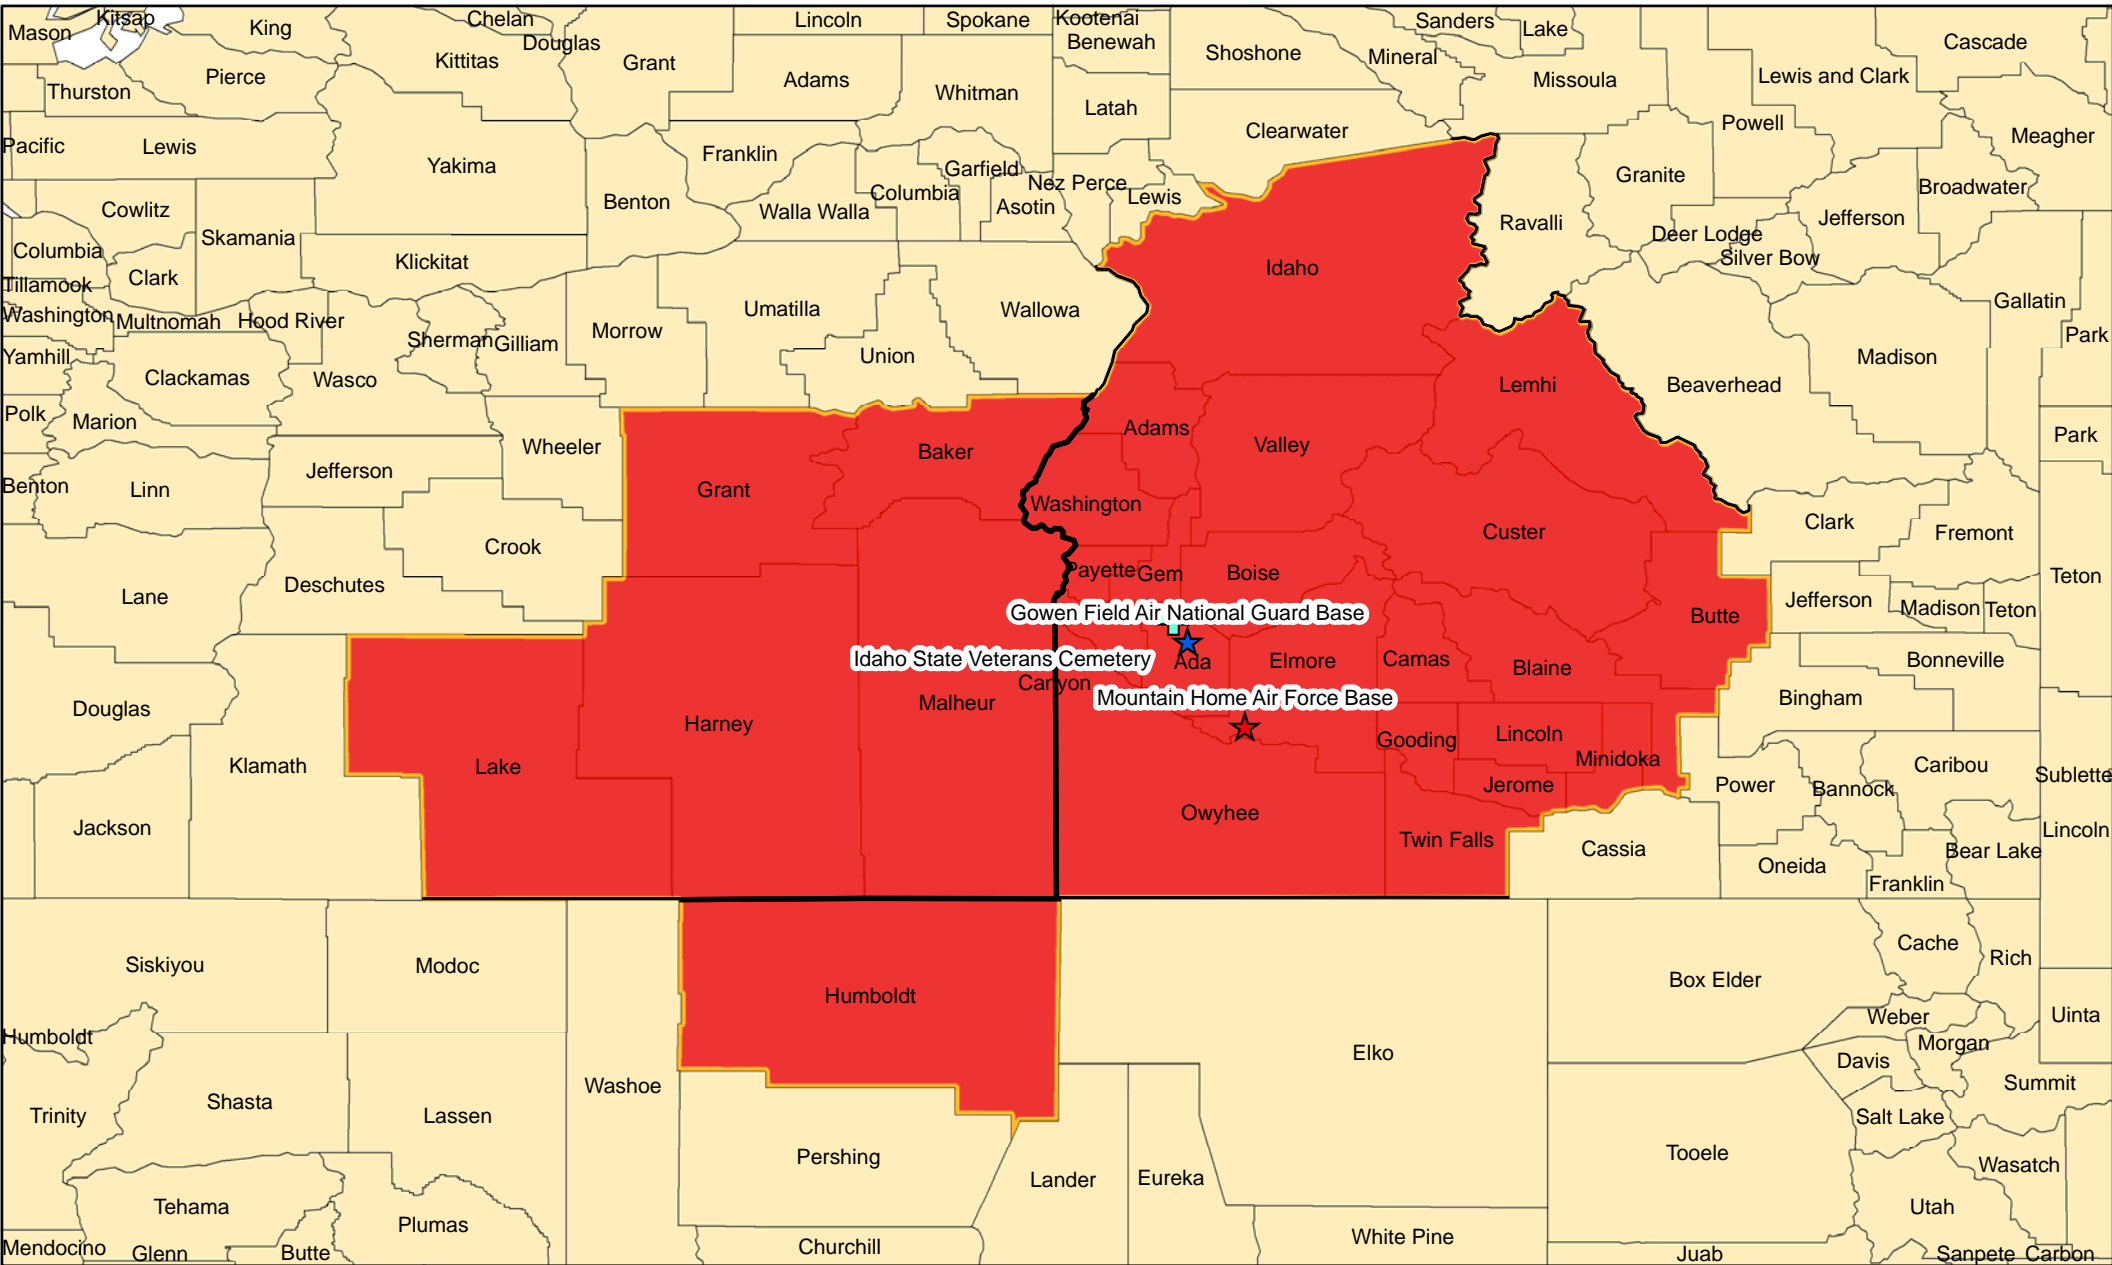

Legend

- + National Cemeteries
- ★ Active Air Force Bases
- ★ DoD Joint Bases
- ★ Reserve/Guard Bases
- + State Veteran Memorials/ Cemeteries

Honor Guard Area of Responsibility

Mountain Home Air Force Base