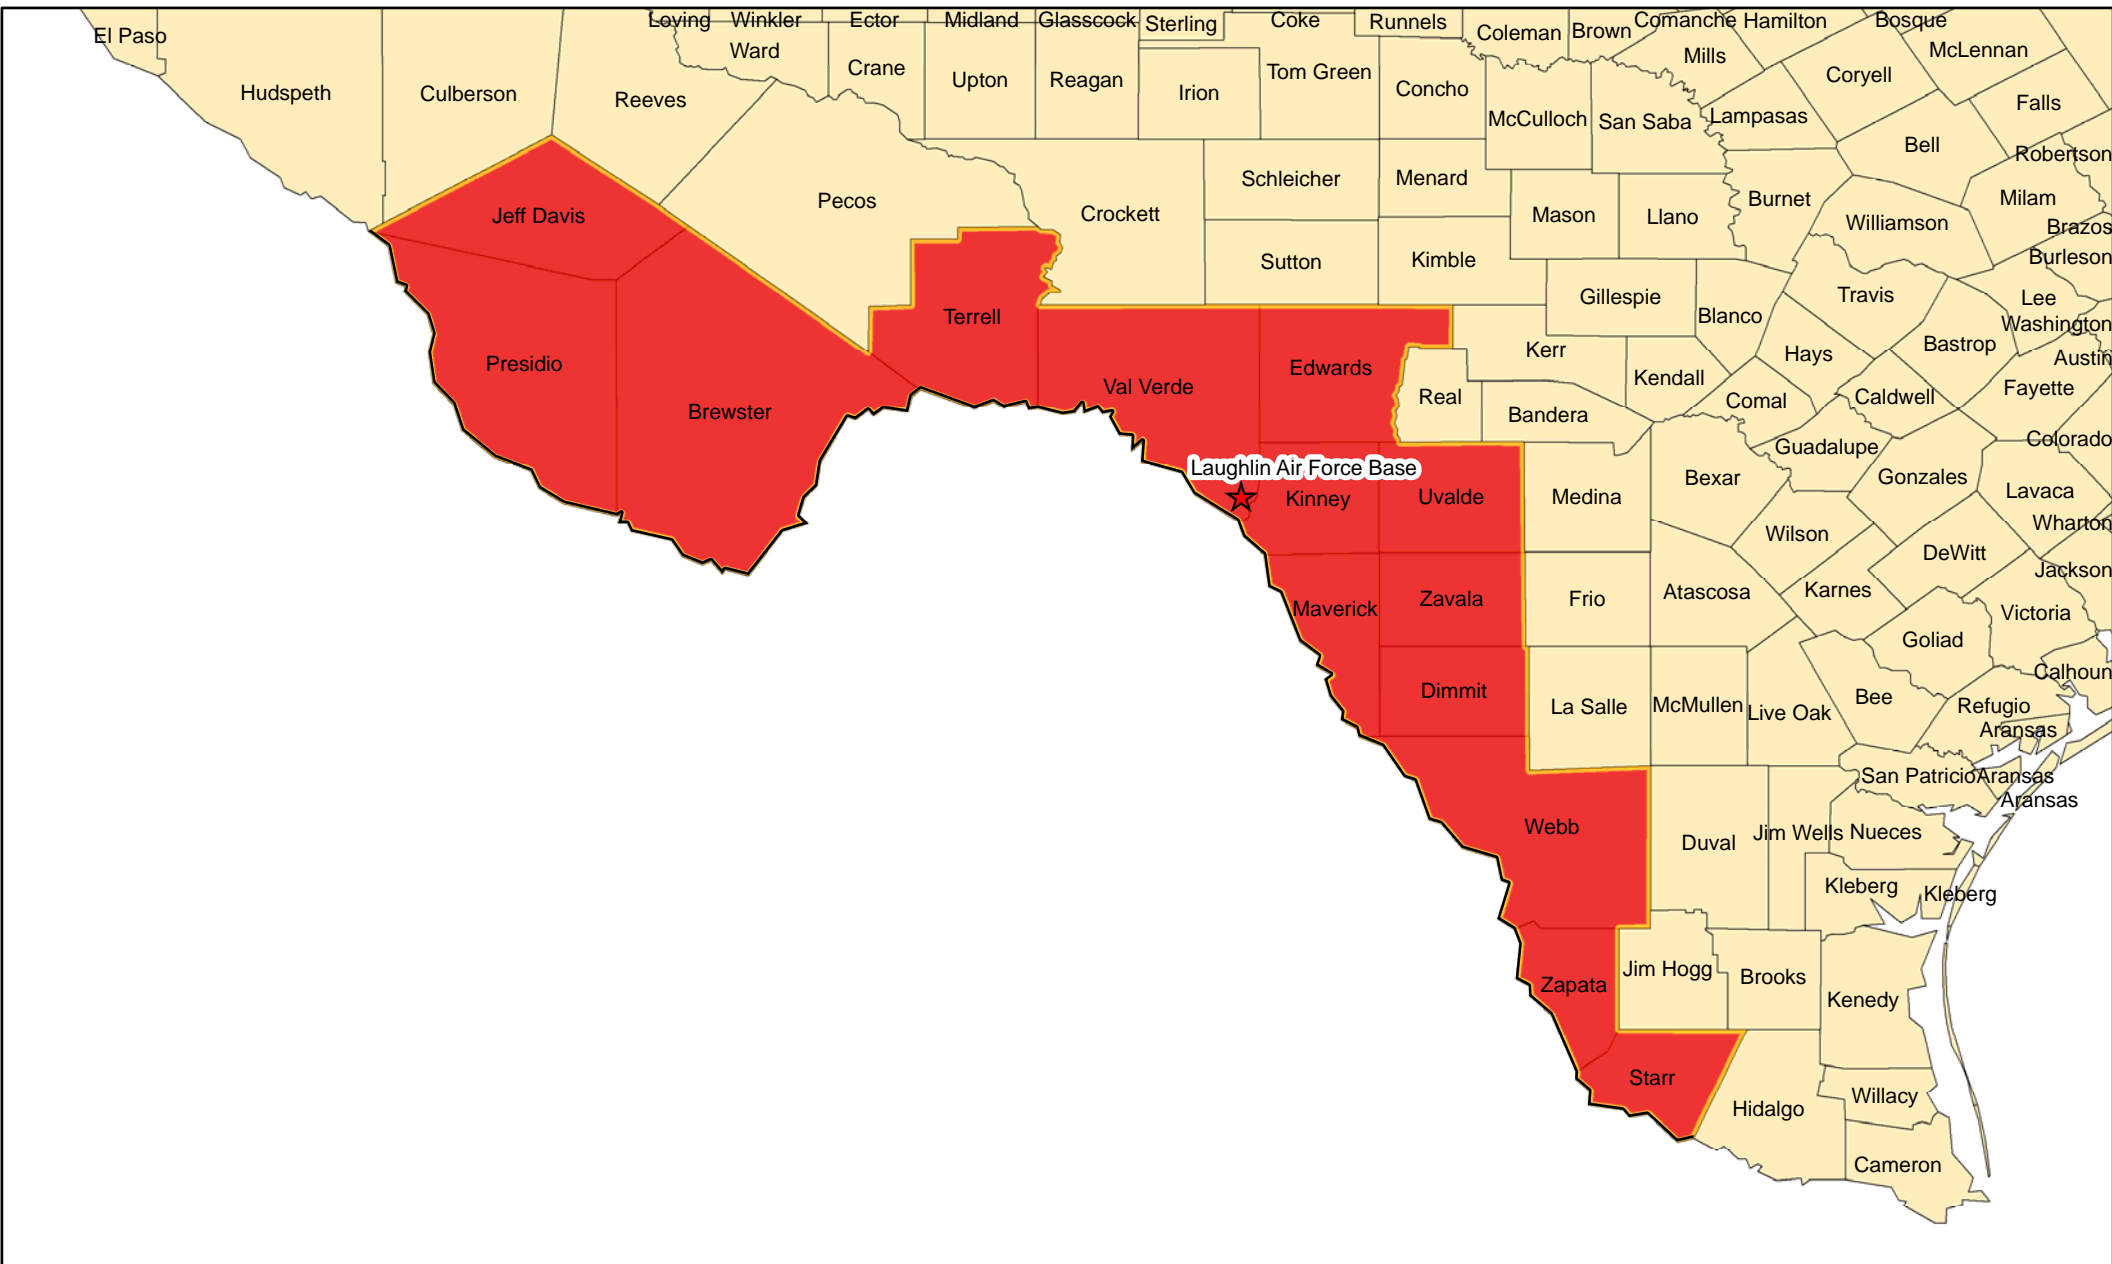

Honor Guard Area of Responsibility

Laughlin Air Force Base

2264.6 Square Miles

Legend

- + National Cemeteries
- ★ DoD Joint Bases
- ★ Active Air Force Bases
- ★ Reserve/Guard Bases
- + State Veteran Memorials/ Cemeteries