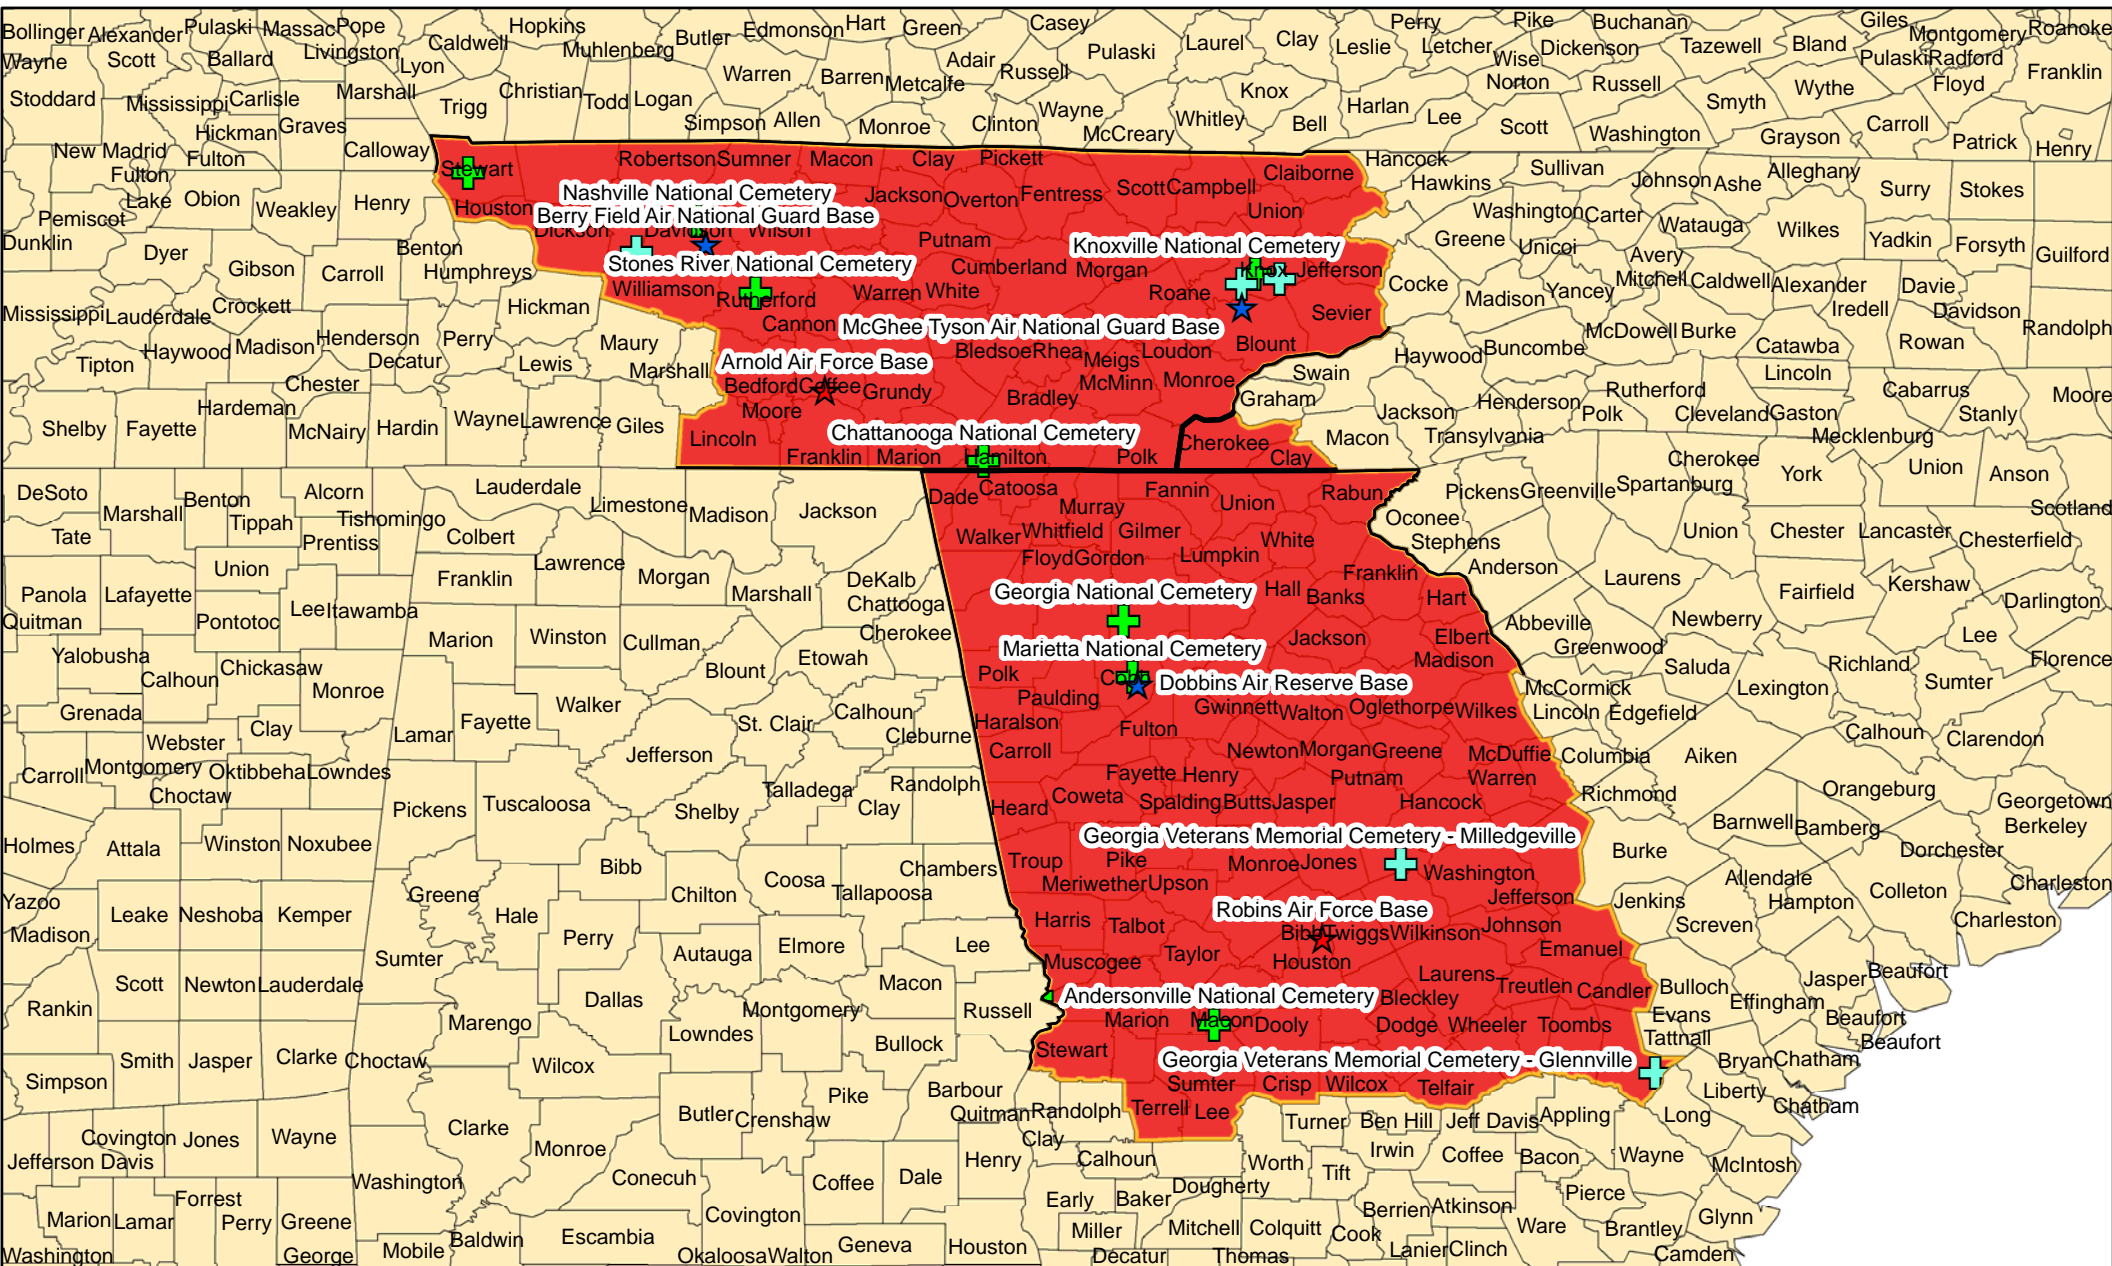

Altus Air Force Base

924.2 Square Miles

Legend

- + National Cemeteries
- ★ Active Air Force Bases
- ★ DoD Joint Bases
- ★ Reserve/Guard Bases
- + State Veteran Memorials/ Cemeteries

Honor Guard Area of Responsibility