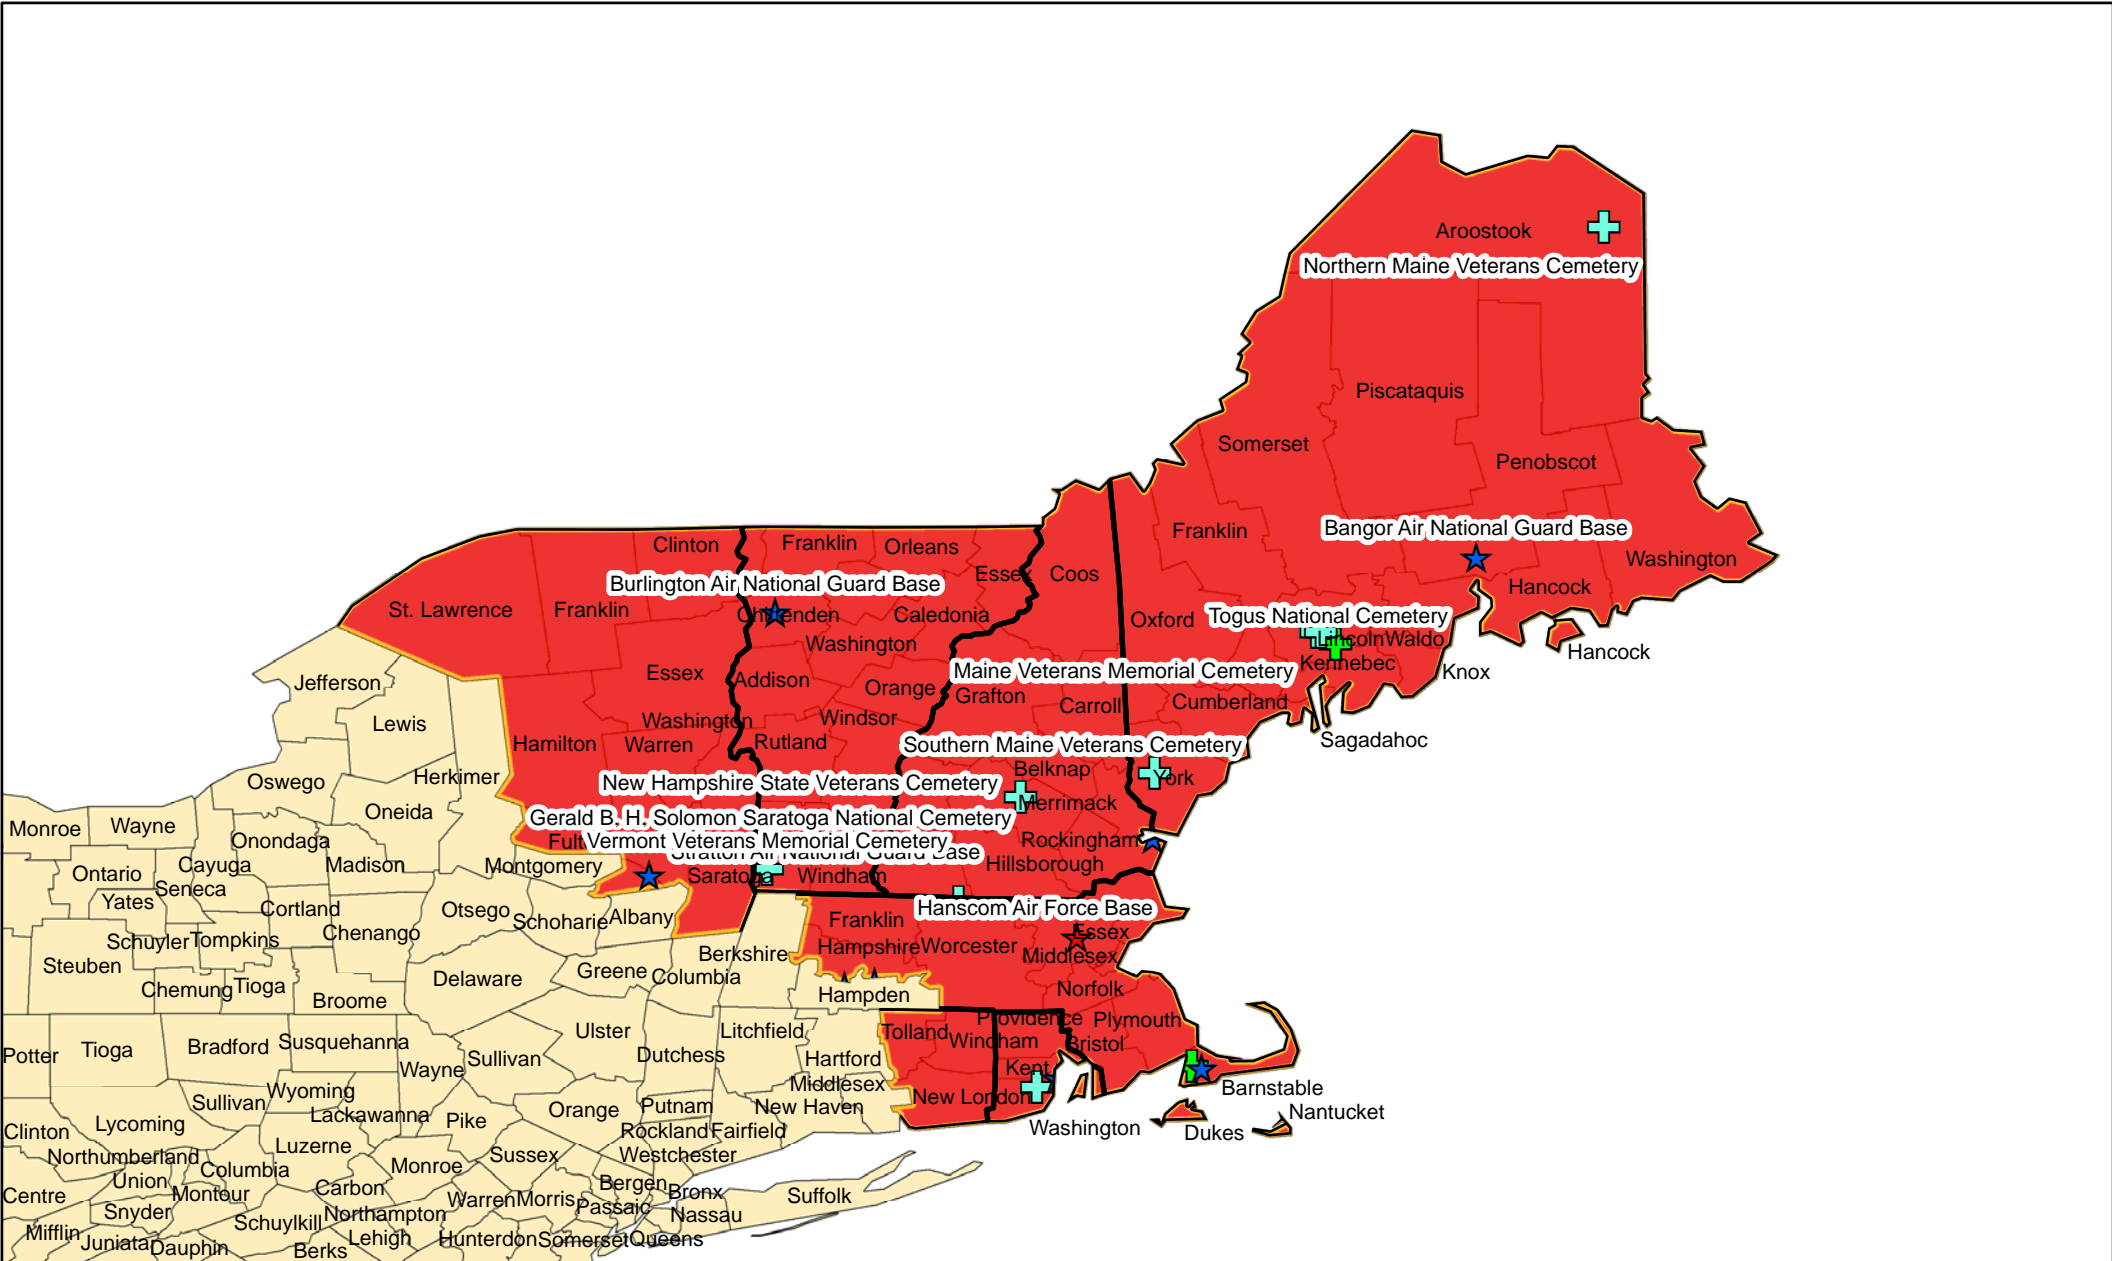

Honor Guard Area of Responsibility

Hanscom Air Force Base

6828.8 Square Miles

Legend

- + National Cemeteries
- ★ Active Air Force Bases
- ★ DoD Joint Bases
- ★ Reserve/Guard Bases
- + State Veteran Memorials/ Cemeteries