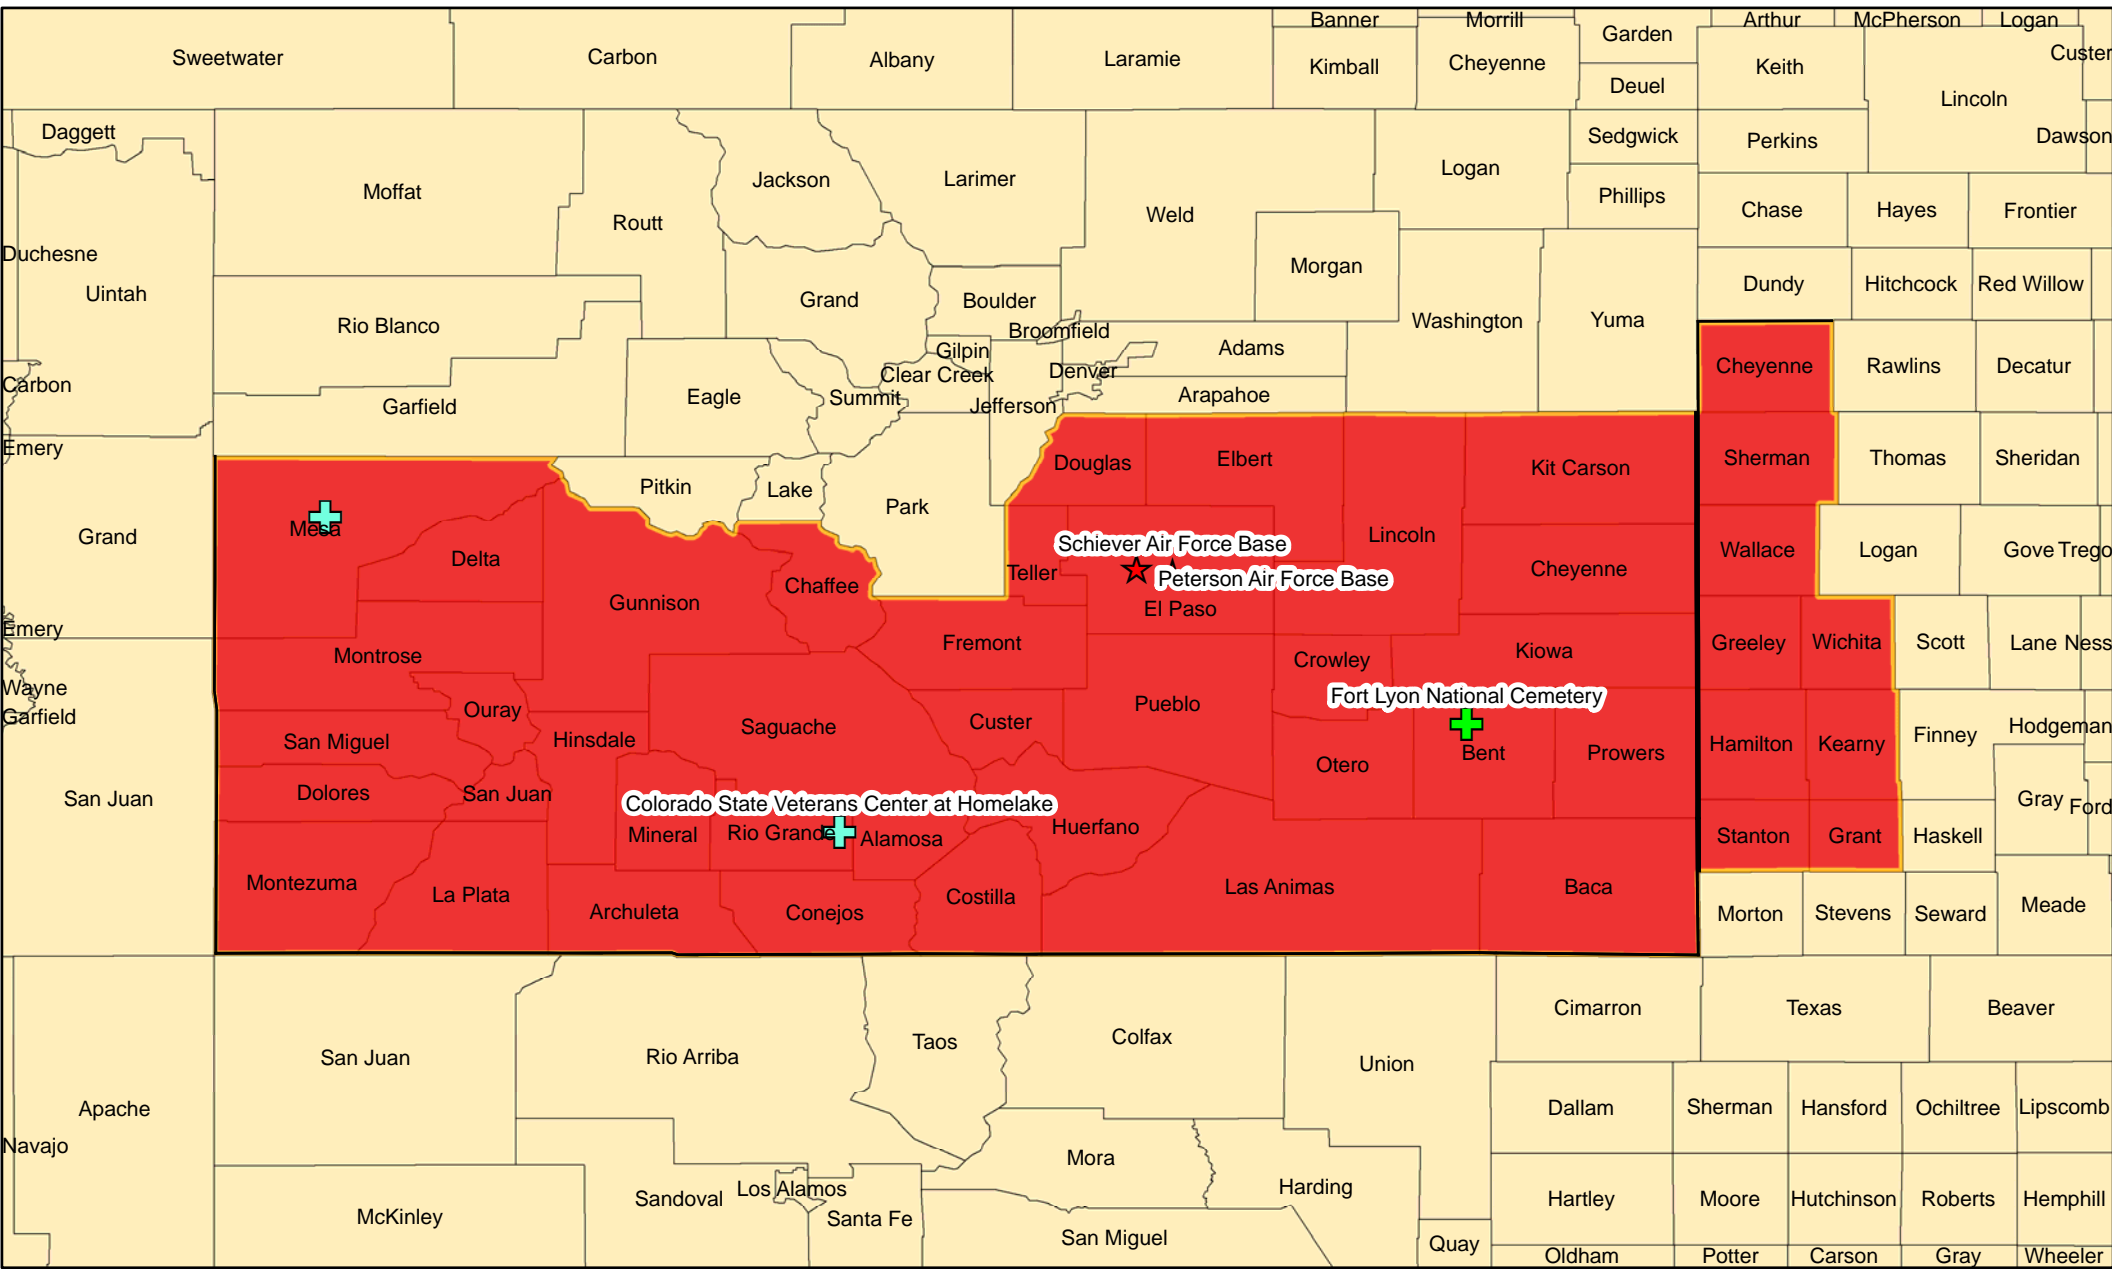

McConnell Air Force Base

881.4 Square Miles

Legend

- + National Cemeteries
- ★ Active Air Force Bases
- ★ DoD Joint Bases
- ★ Reserve/Guard Bases
- + State Veteran Memorials/ Cemeteries

Honor Guard Area of Responsibility