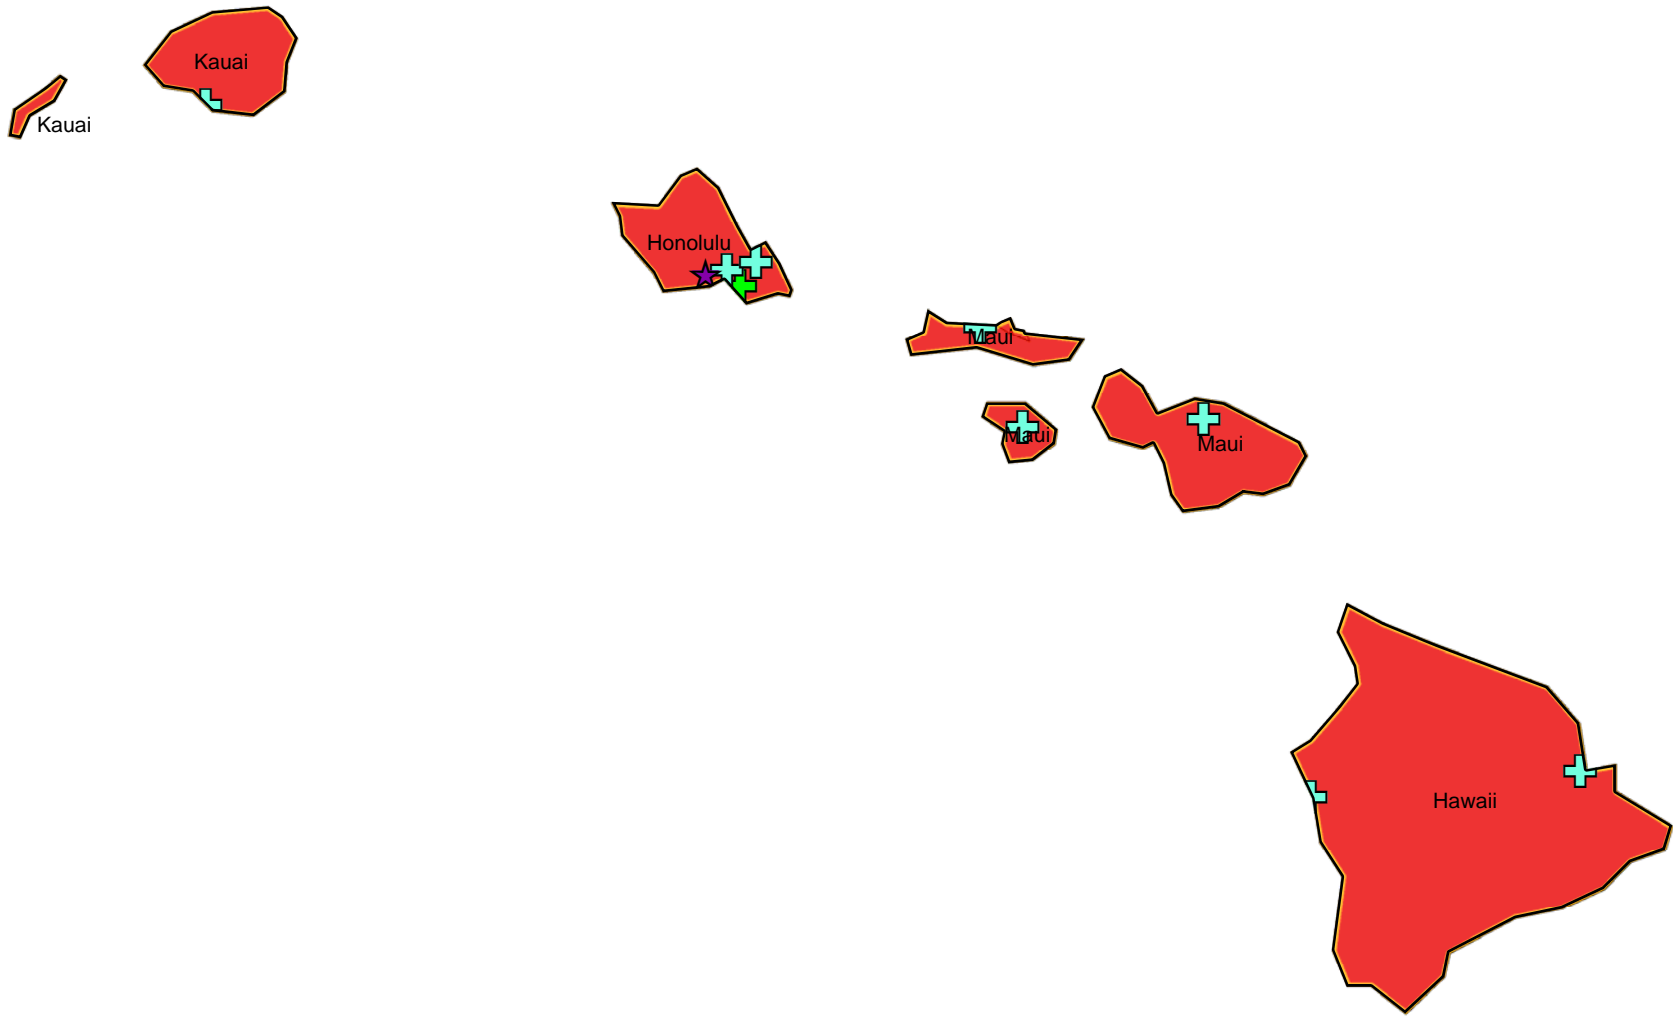

Honor Guard Area of Responsibility

Hickam Air Force Base

13.2 Square Miles

Legend

- National Cemeteries
- Active Air Force Bases
- DoD Joint Bases
- Reserve/Guard Bases
- State Veteran Memorials/ Cemeteries