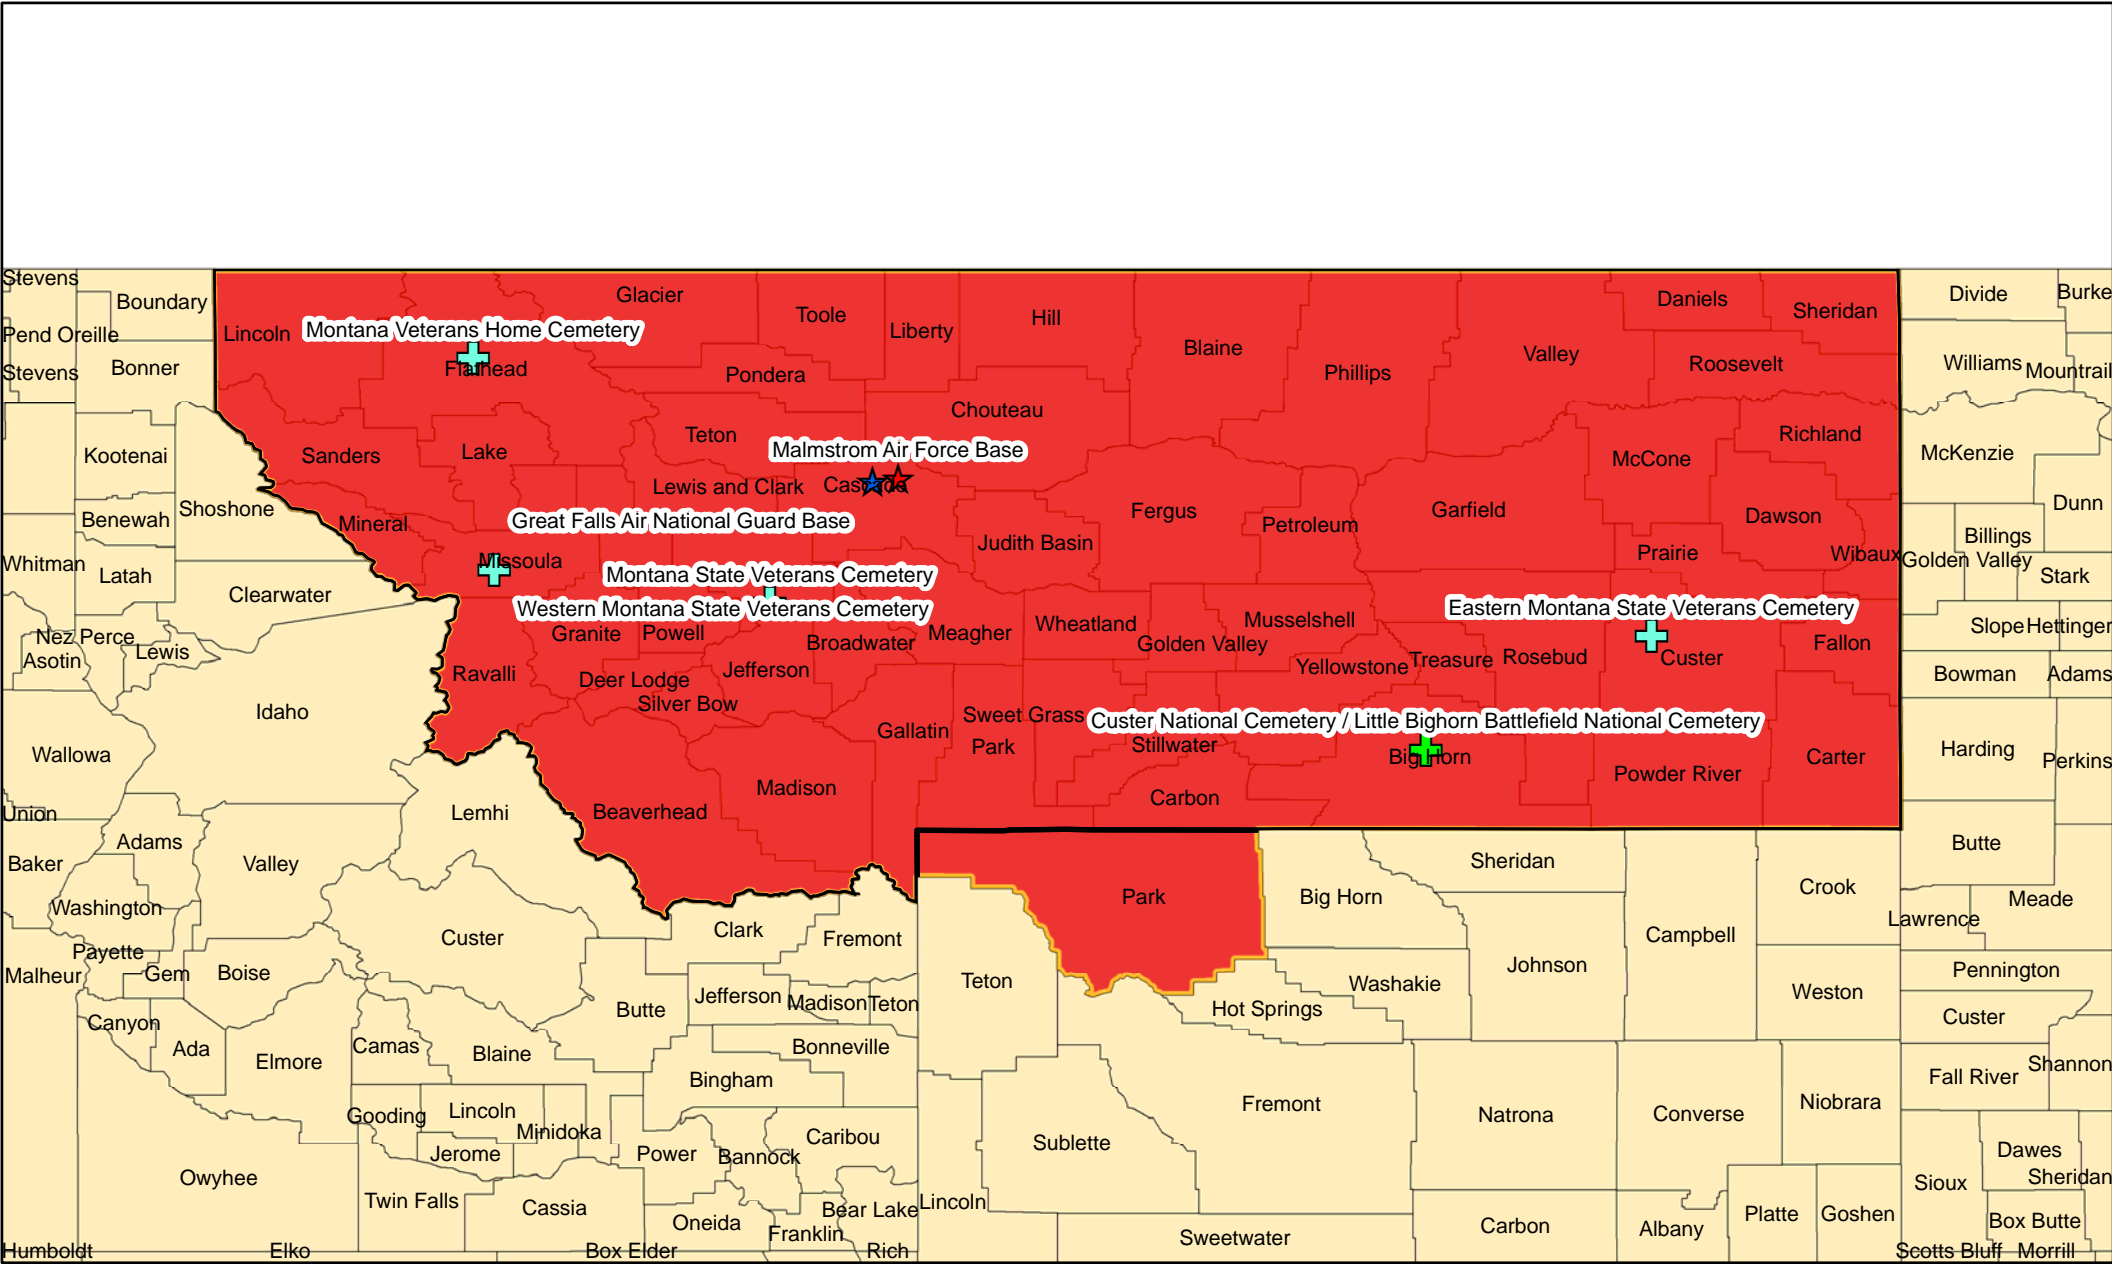

Honor Guard Area of Responsibility

Malmstrom Air Force Base
3675.1 Square Miles

Legend

- + National Cemeteries
- ★ Active Air Force Bases
- ★ DoD Joint Bases
- ★ Reserve/Guard Bases
- + State Veteran Memorials/ Cemeteries