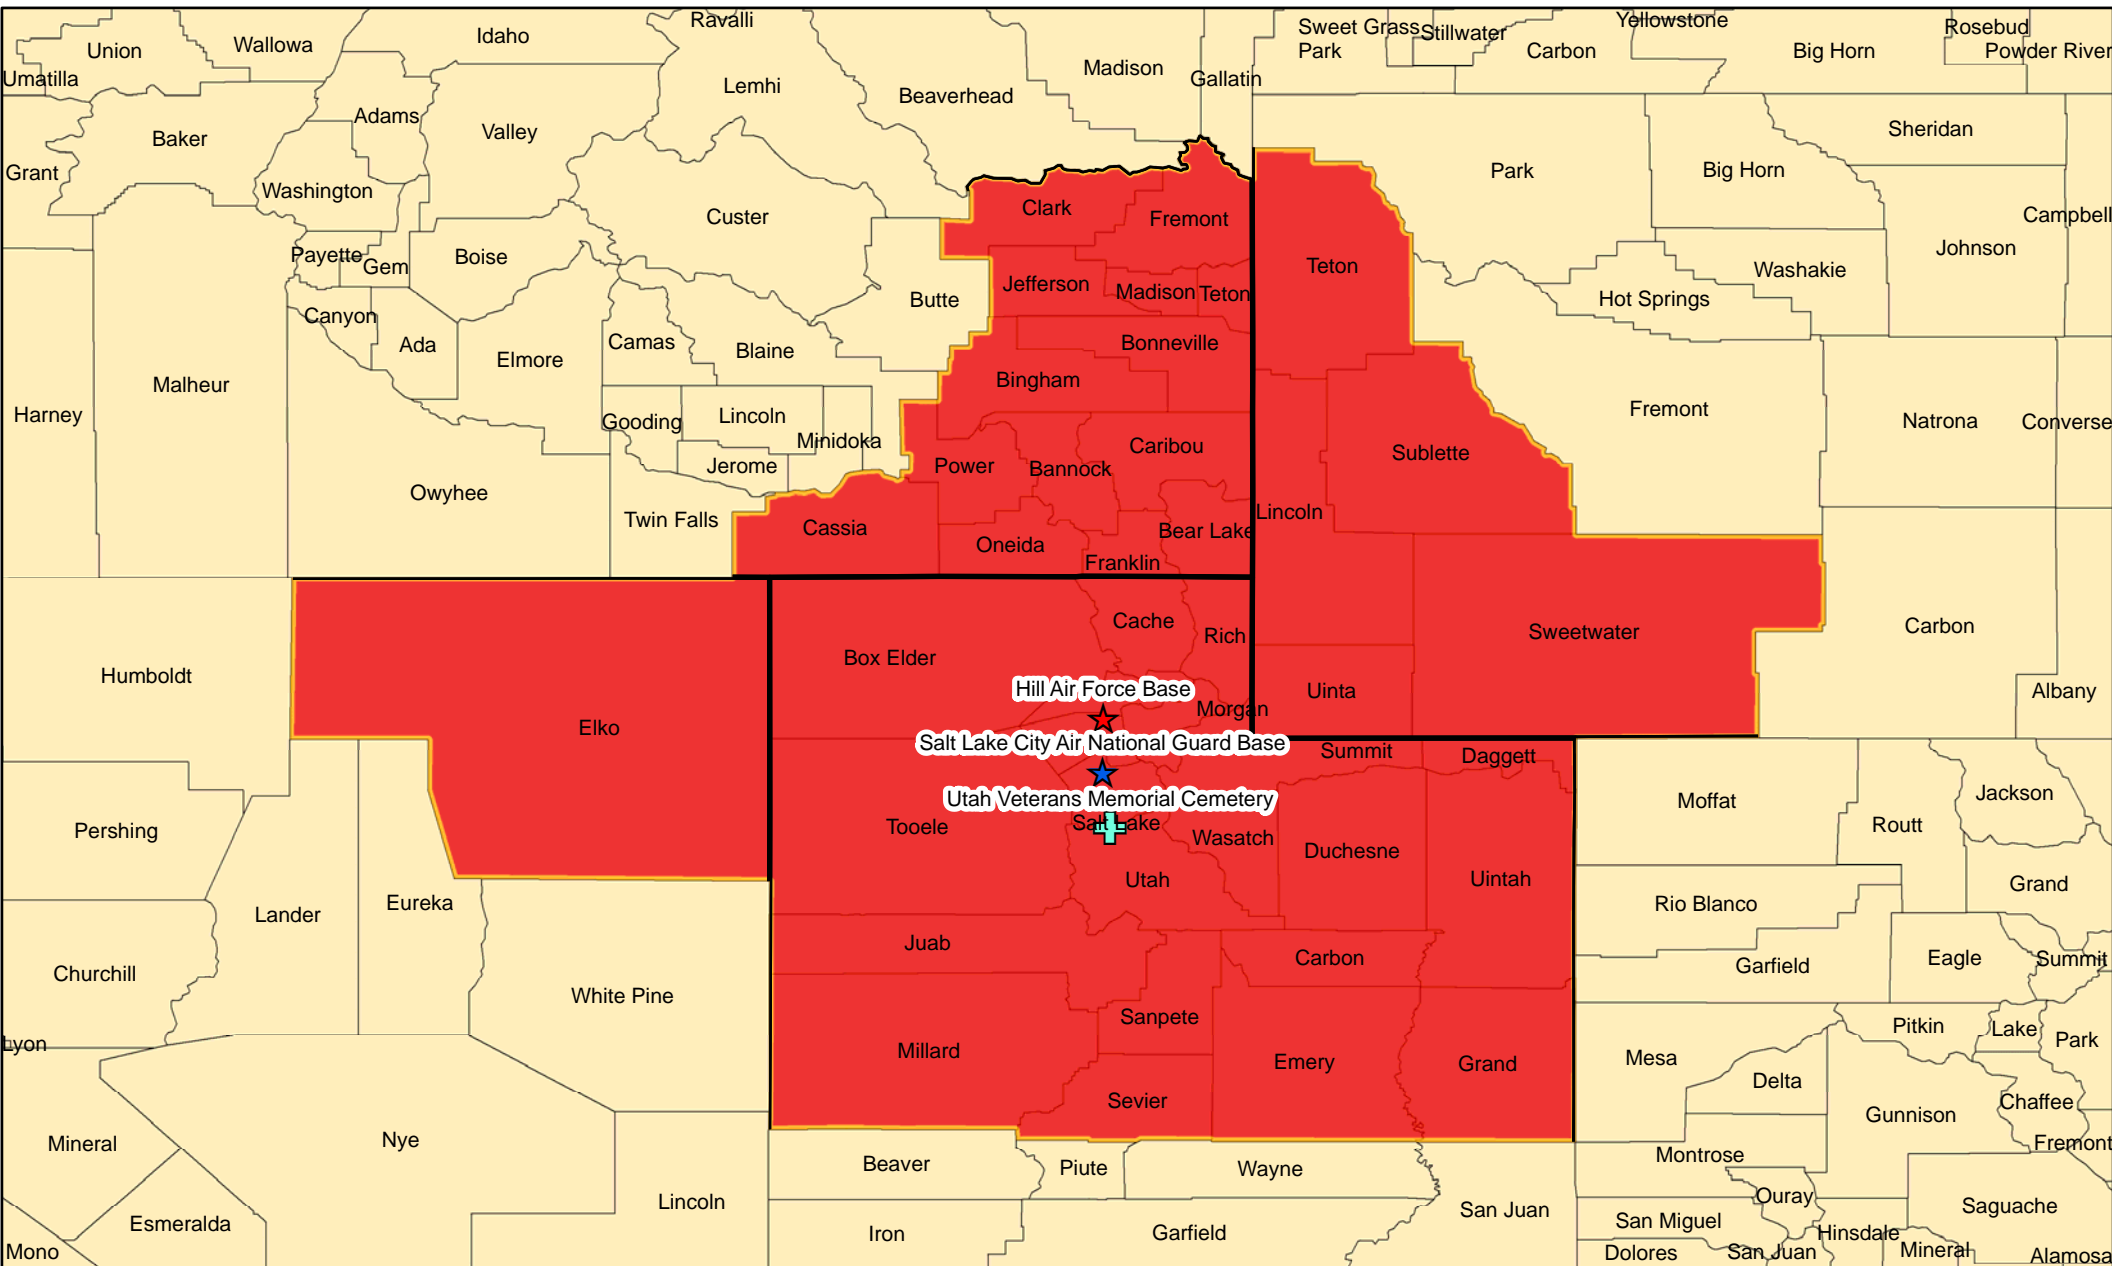

Honor Guard Area of Responsibility

Hill Air Force Base

1484.6 Square Miles

Legend

- + National Cemeteries
- ★ Active Air Force Bases
- ★ DoD Joint Bases
- ★ Reserve/Guard Bases
- + State Veteran Memorials/ Cemeteries