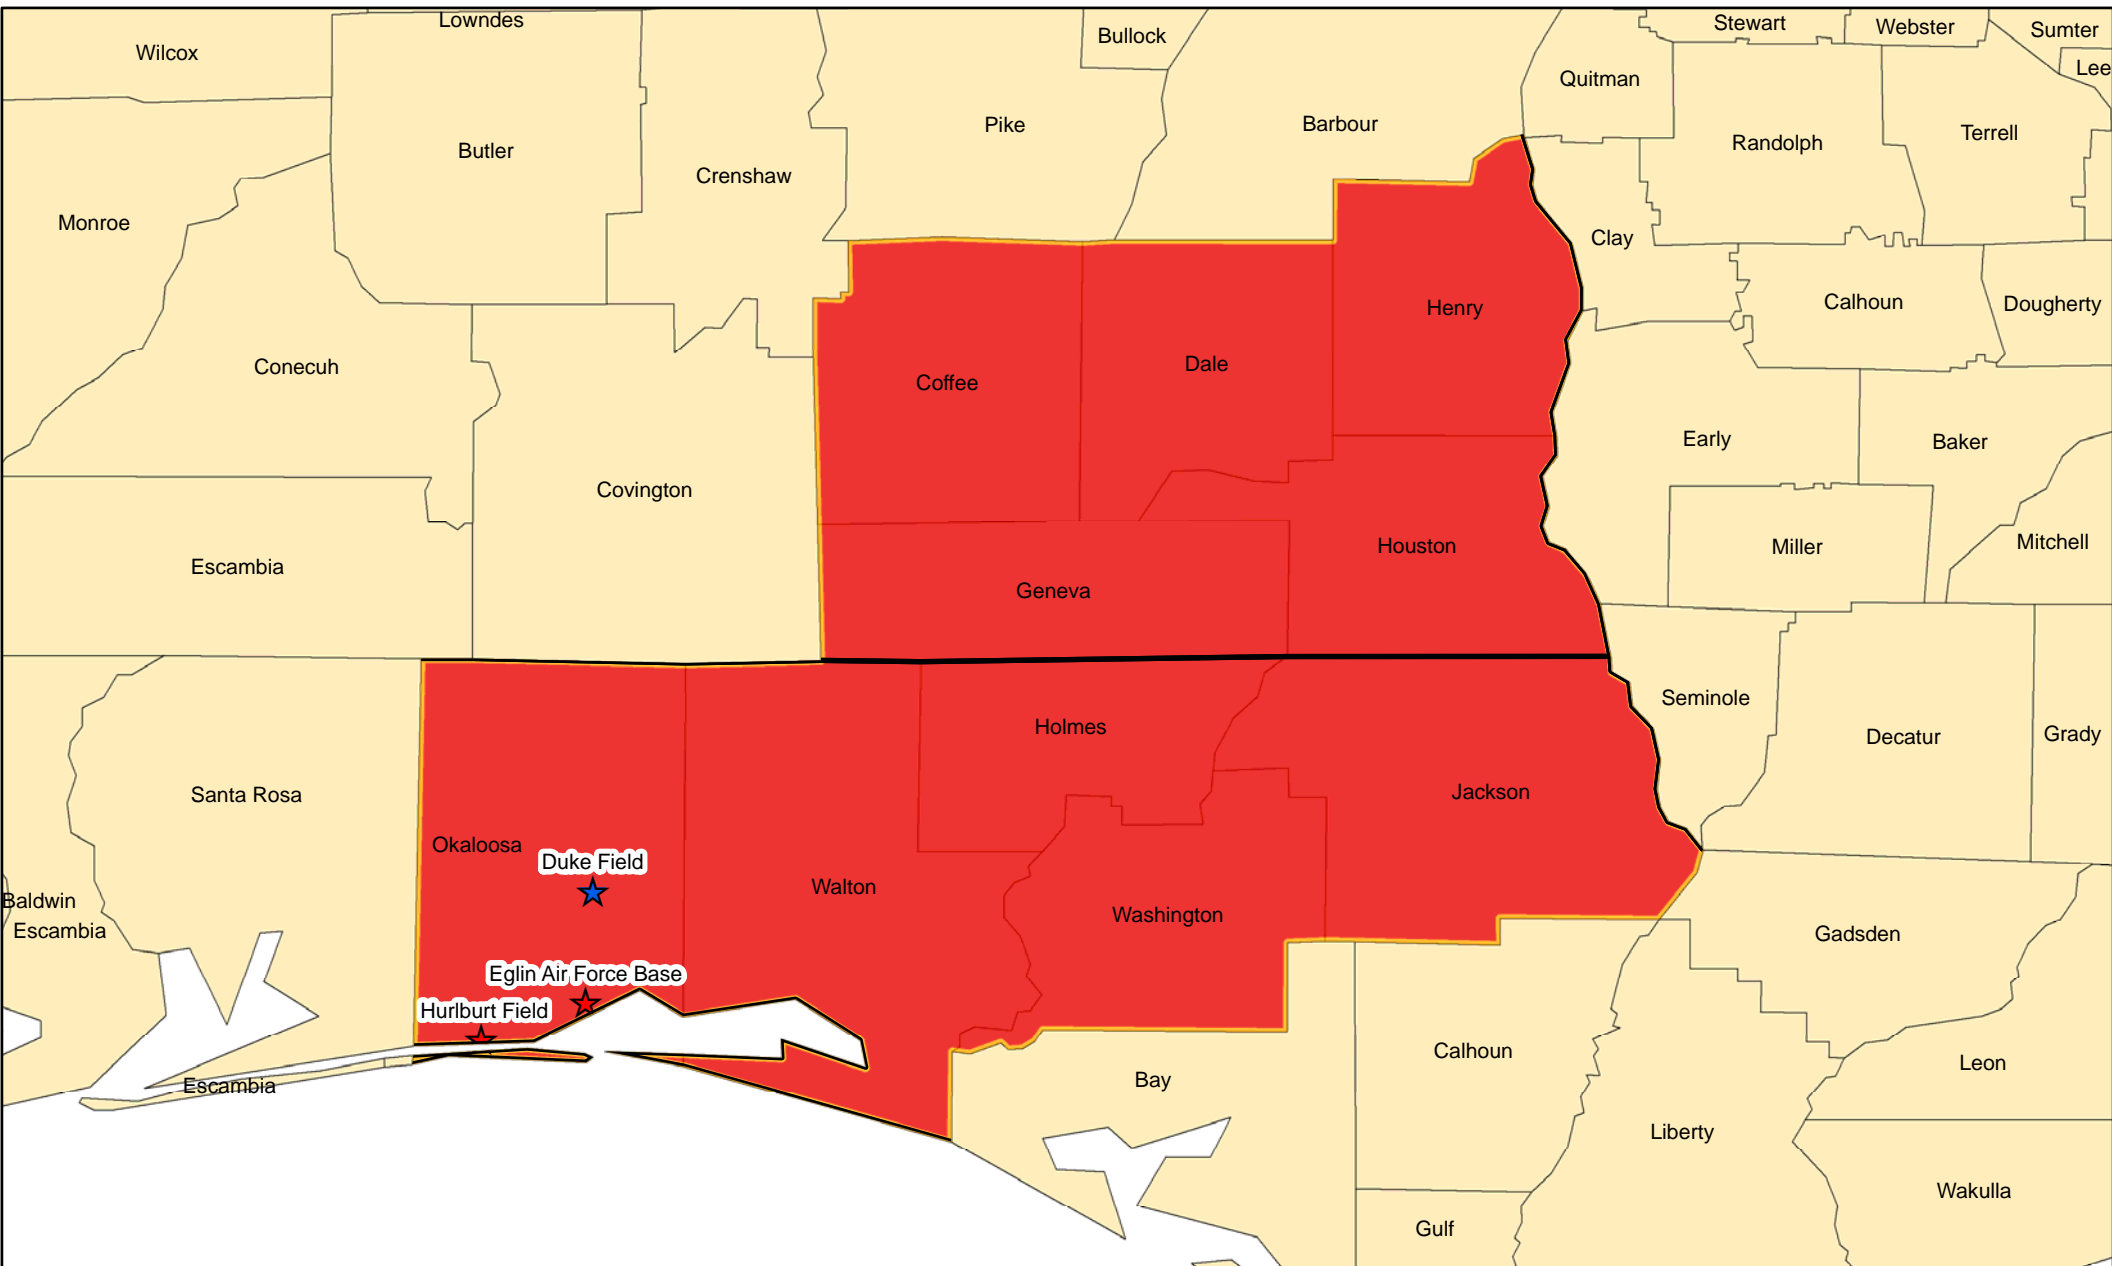

Honor Guard Area of Responsibility

Eglin Air Force Base

568.3 Square Miles

Legend

- + National Cemeteries
- ★ DoD Joint Bases
- ★ Active Air Force Bases
- ★ Reserve/Guard Bases
- + State Veteran Memorials/ Cemeteries