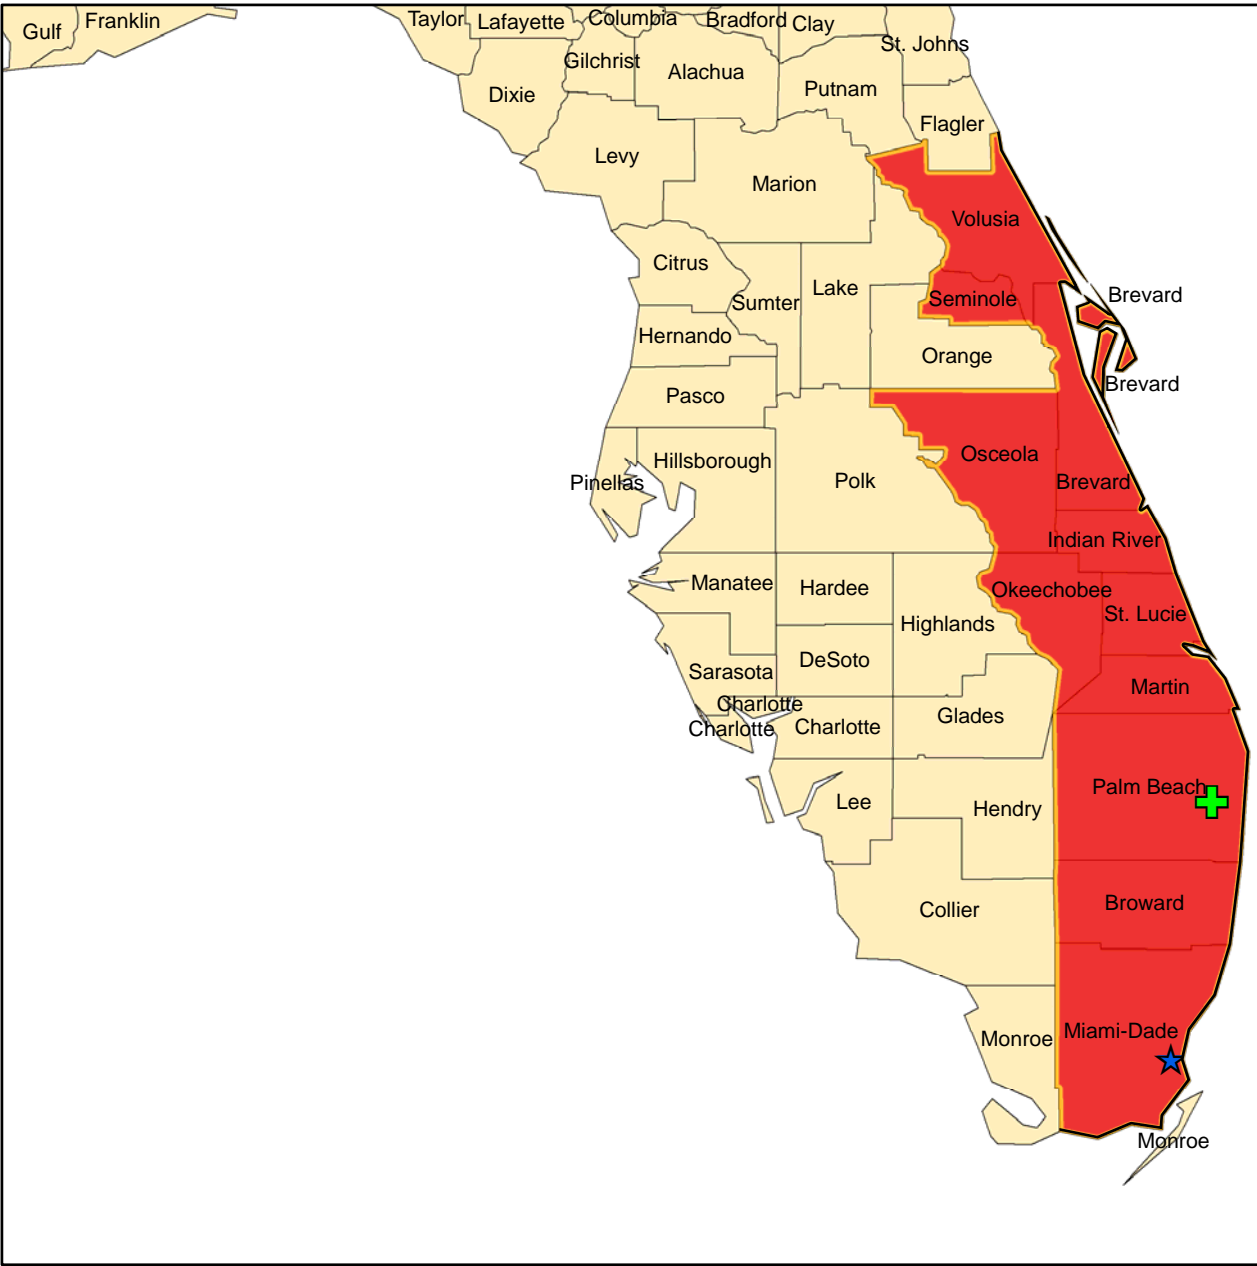

Honor Guard Area of Responsibility

Patrick Air Force Base

1208.7 Square Miles

Legend

- + National Cemeteries
- ★ Active Air Force Bases
- ★ DoD Joint Bases
- ★ Reserve/Guard Bases
- + State Veteran Memorials/ Cemeteries