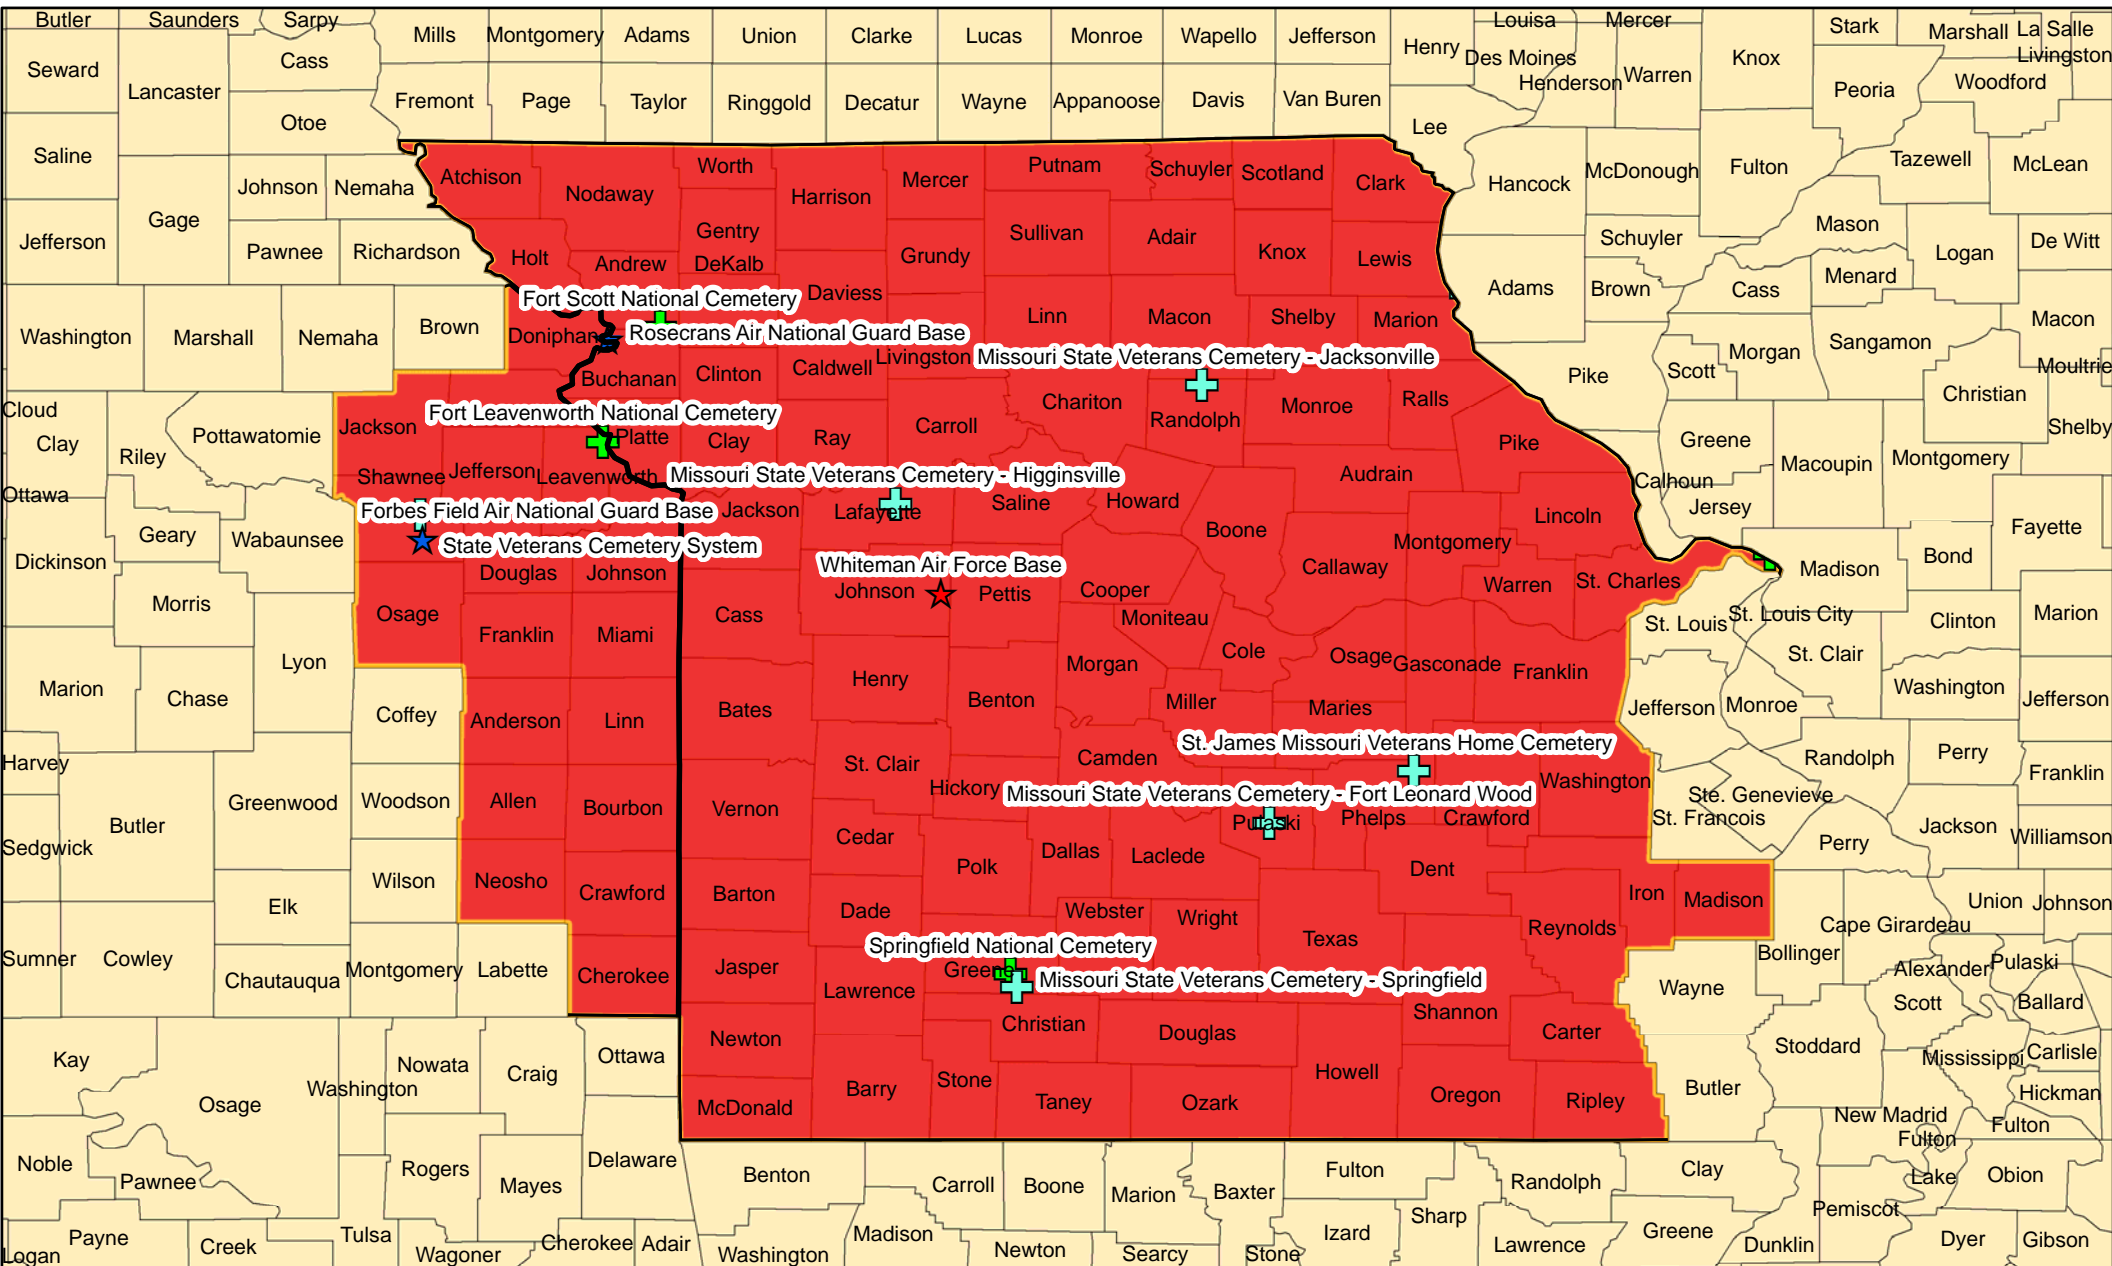

Legend

- + National Cemeteries
- ★ Active Air Force Bases
- ★ DoD Joint Bases
- ★ Reserve/Guard Bases
- + State Veteran Memorials/ Cemeteries

Honor Guard Area of Responsibility

Wright-Patterson Air Force Base

5519.5 Square Miles

Legend

- + National Cemeteries
- ★ Active Air Force Bases
- ★ DoD Joint Bases
- ★ Reserve/Guard Bases
- + State Veteran Memorials/ Cemeteries

Honor Guard Area of Responsibility

Whiteman Air Force Base