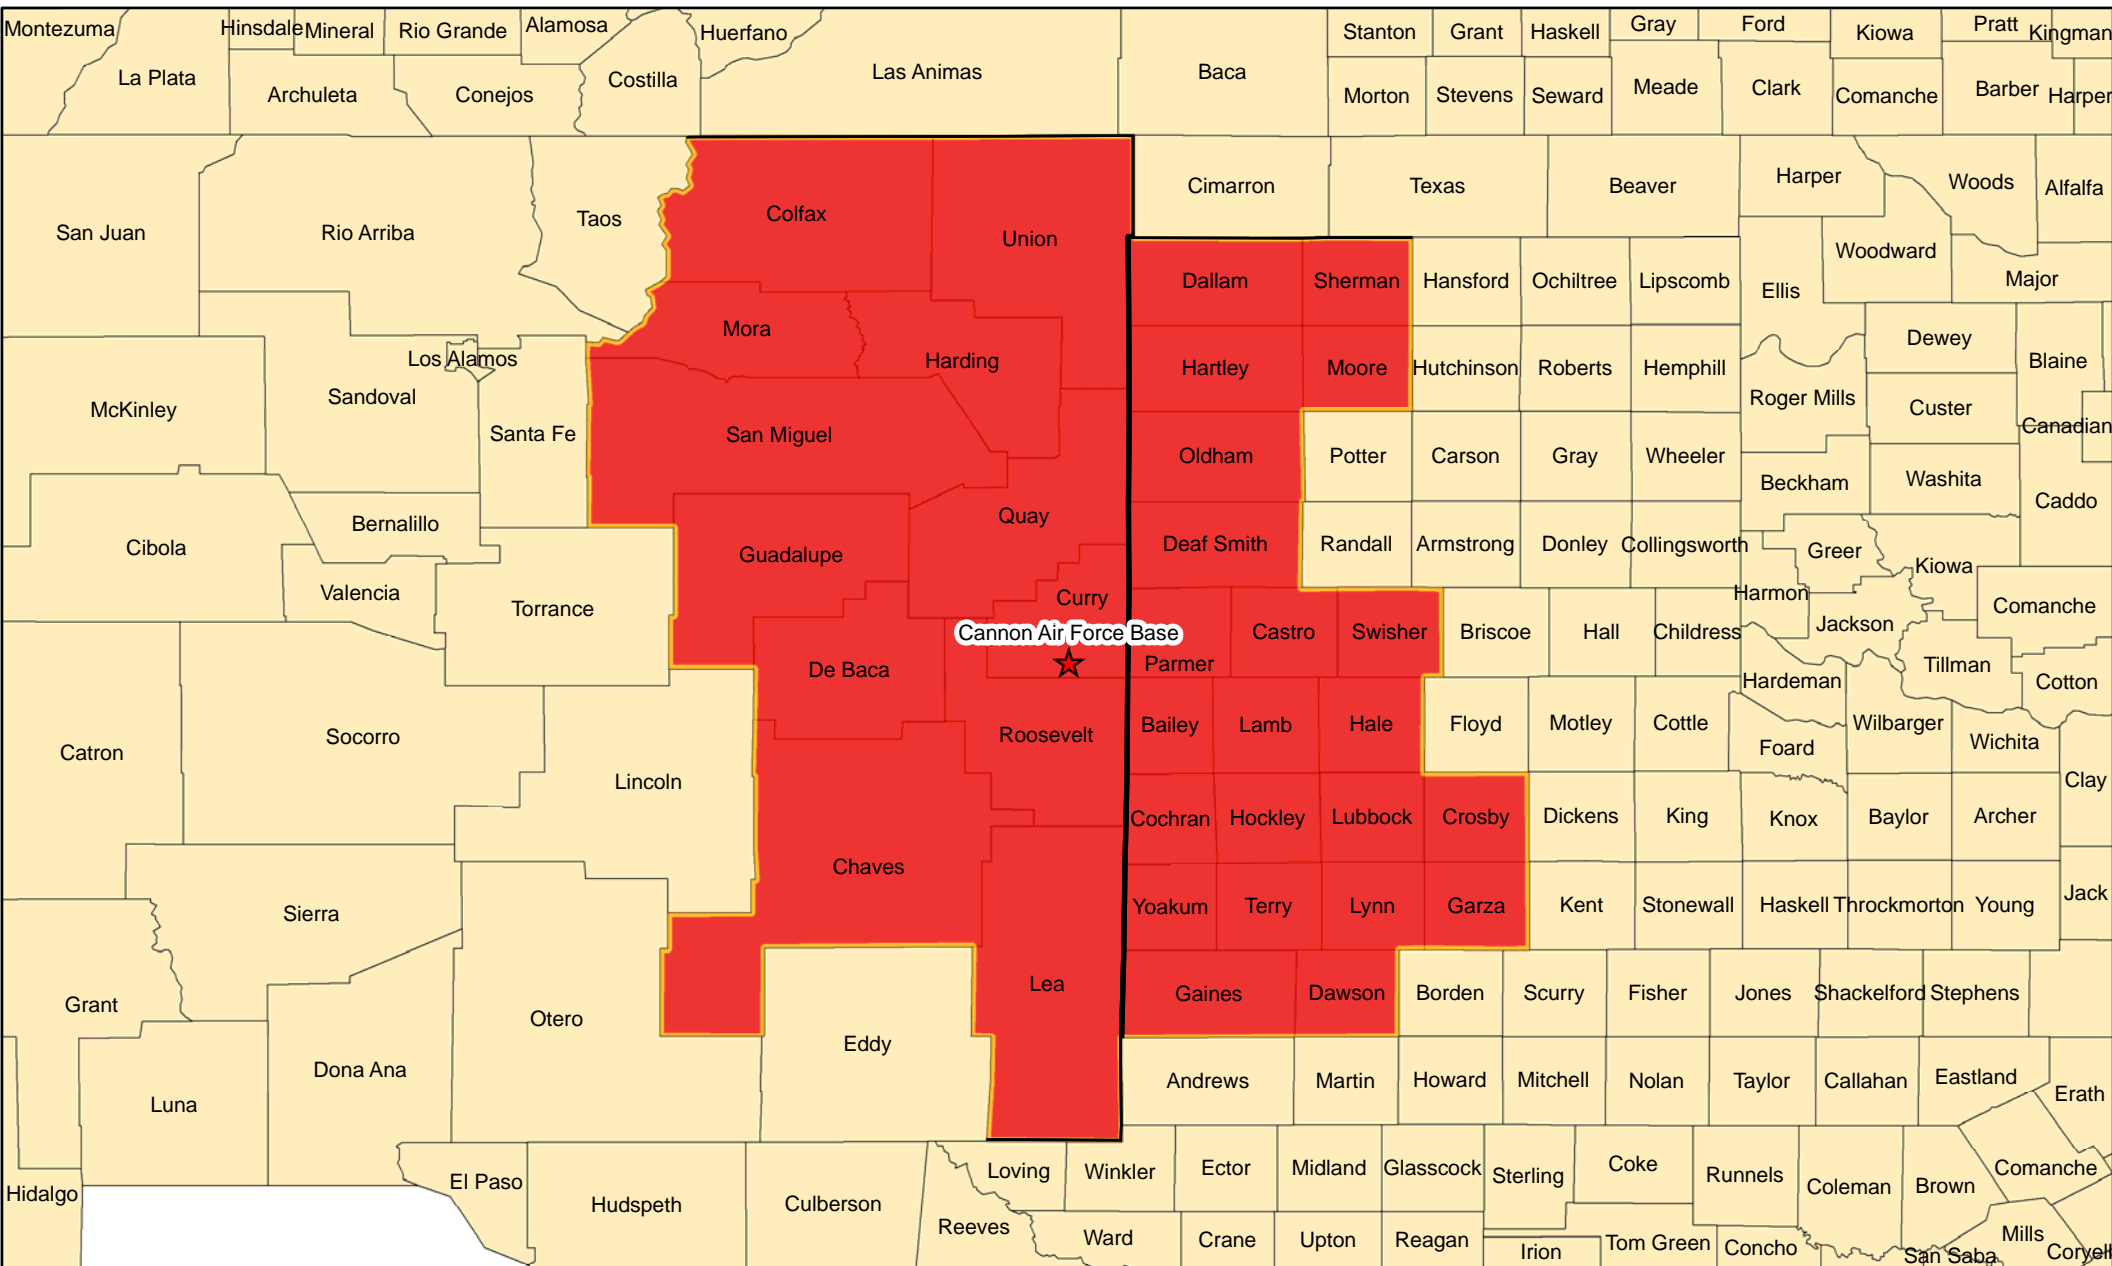

Columbus Air Force Base

436.2 Square Miles

Legend

- + National Cemeteries
- ★ Active Air Force Bases
- ★ DoD Joint Bases
- ★ Reserve/Guard Bases
- + State Veteran Memorials/ Cemeteries

Honor Guard Area of Responsibility