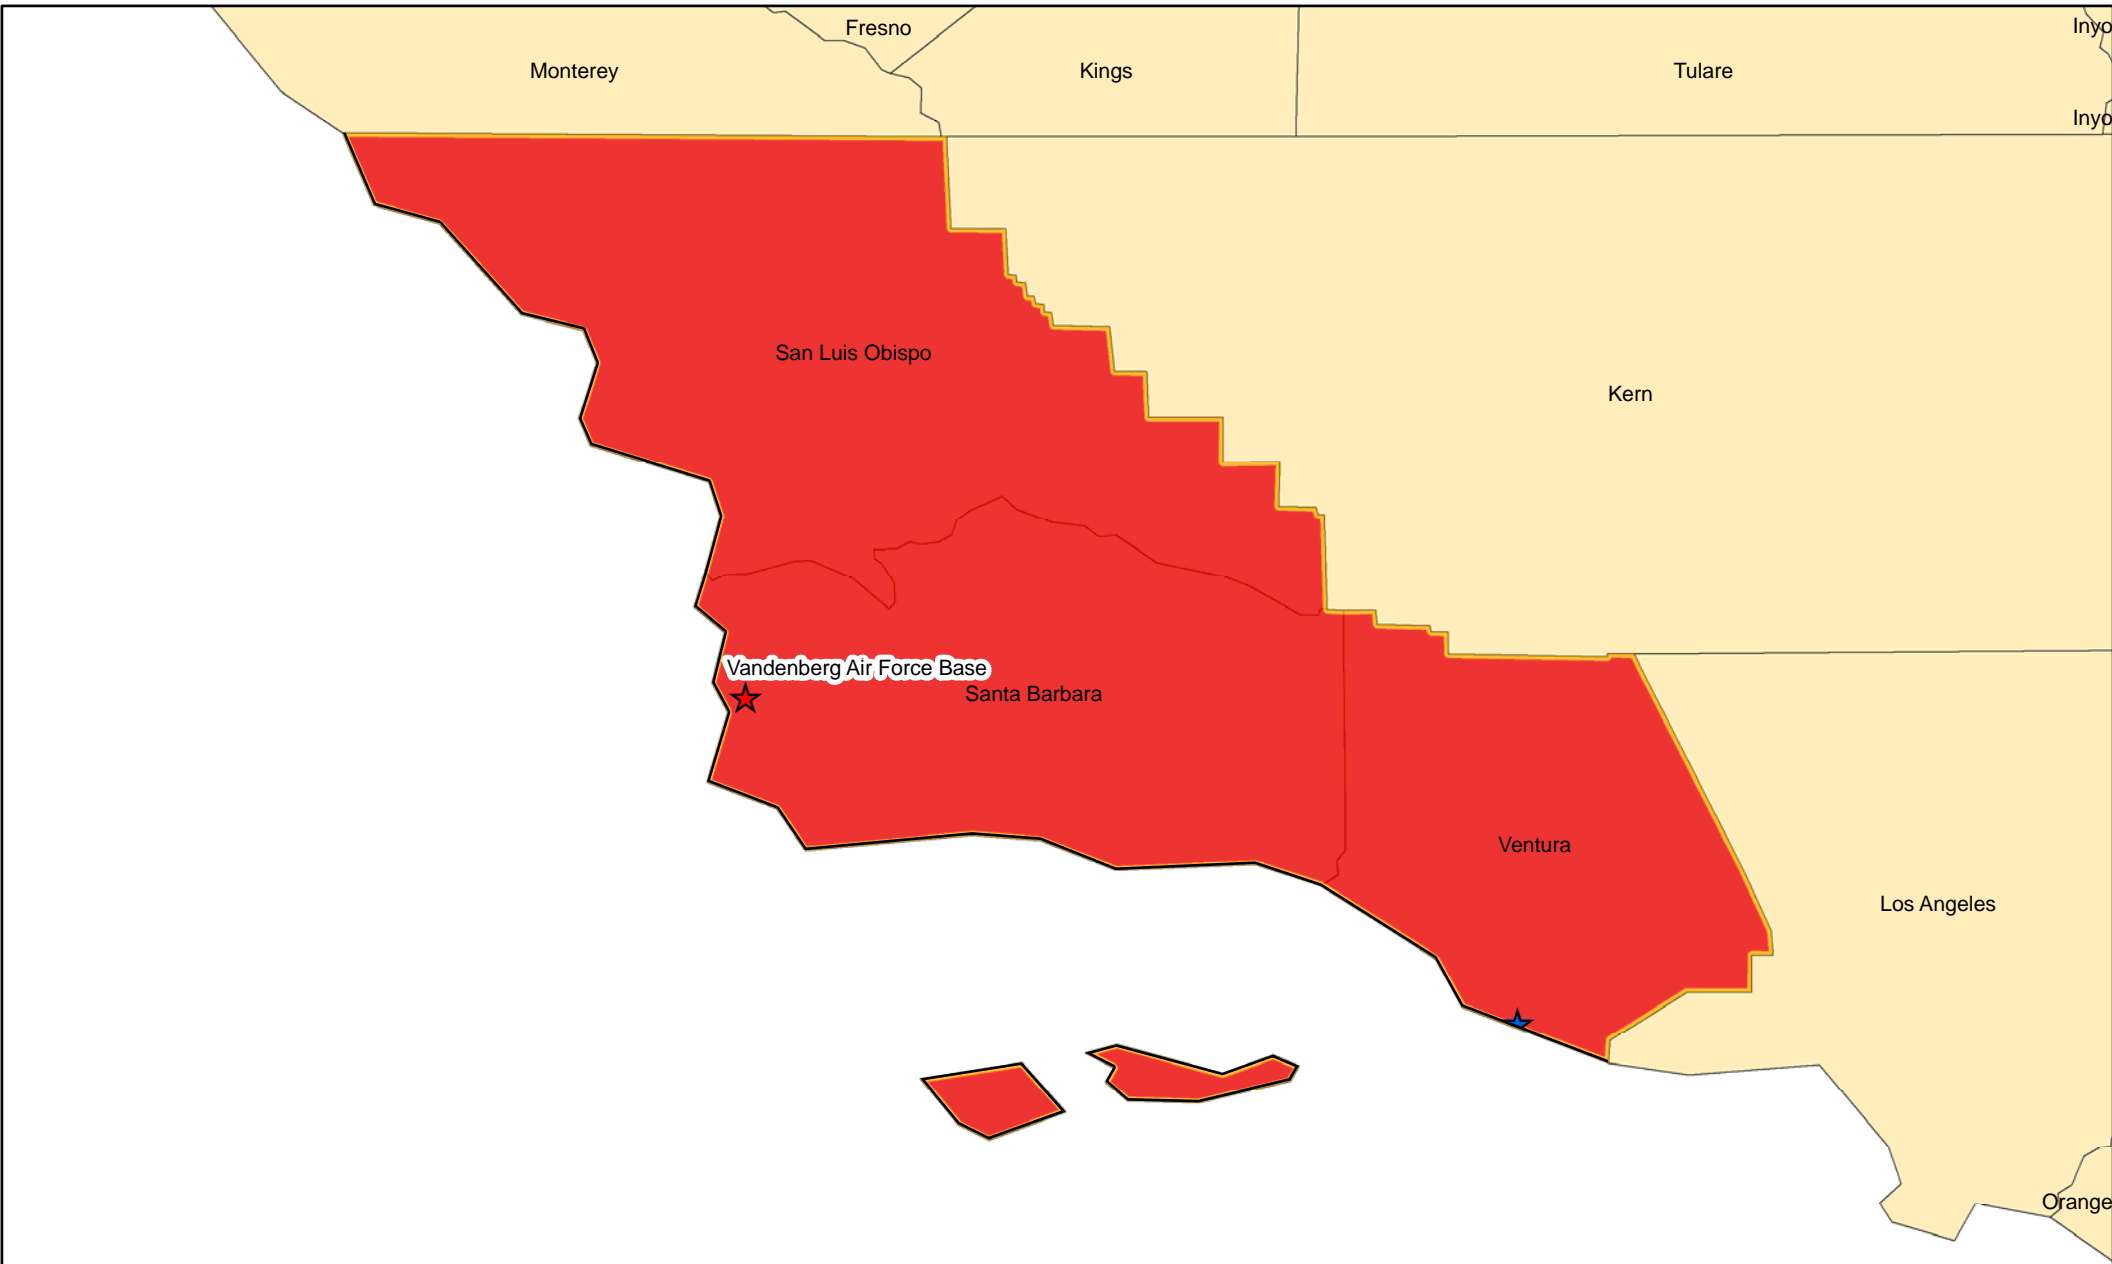

Honor Guard Area of Responsibility

Vandenberg Air Force Base

3319.5 Square Miles

Legend

- National Cemeteries
- Active Air Force Bases
- DoD Joint Bases
- Reserve/Guard Bases
- State Veteran Memorials/ Cemeteries