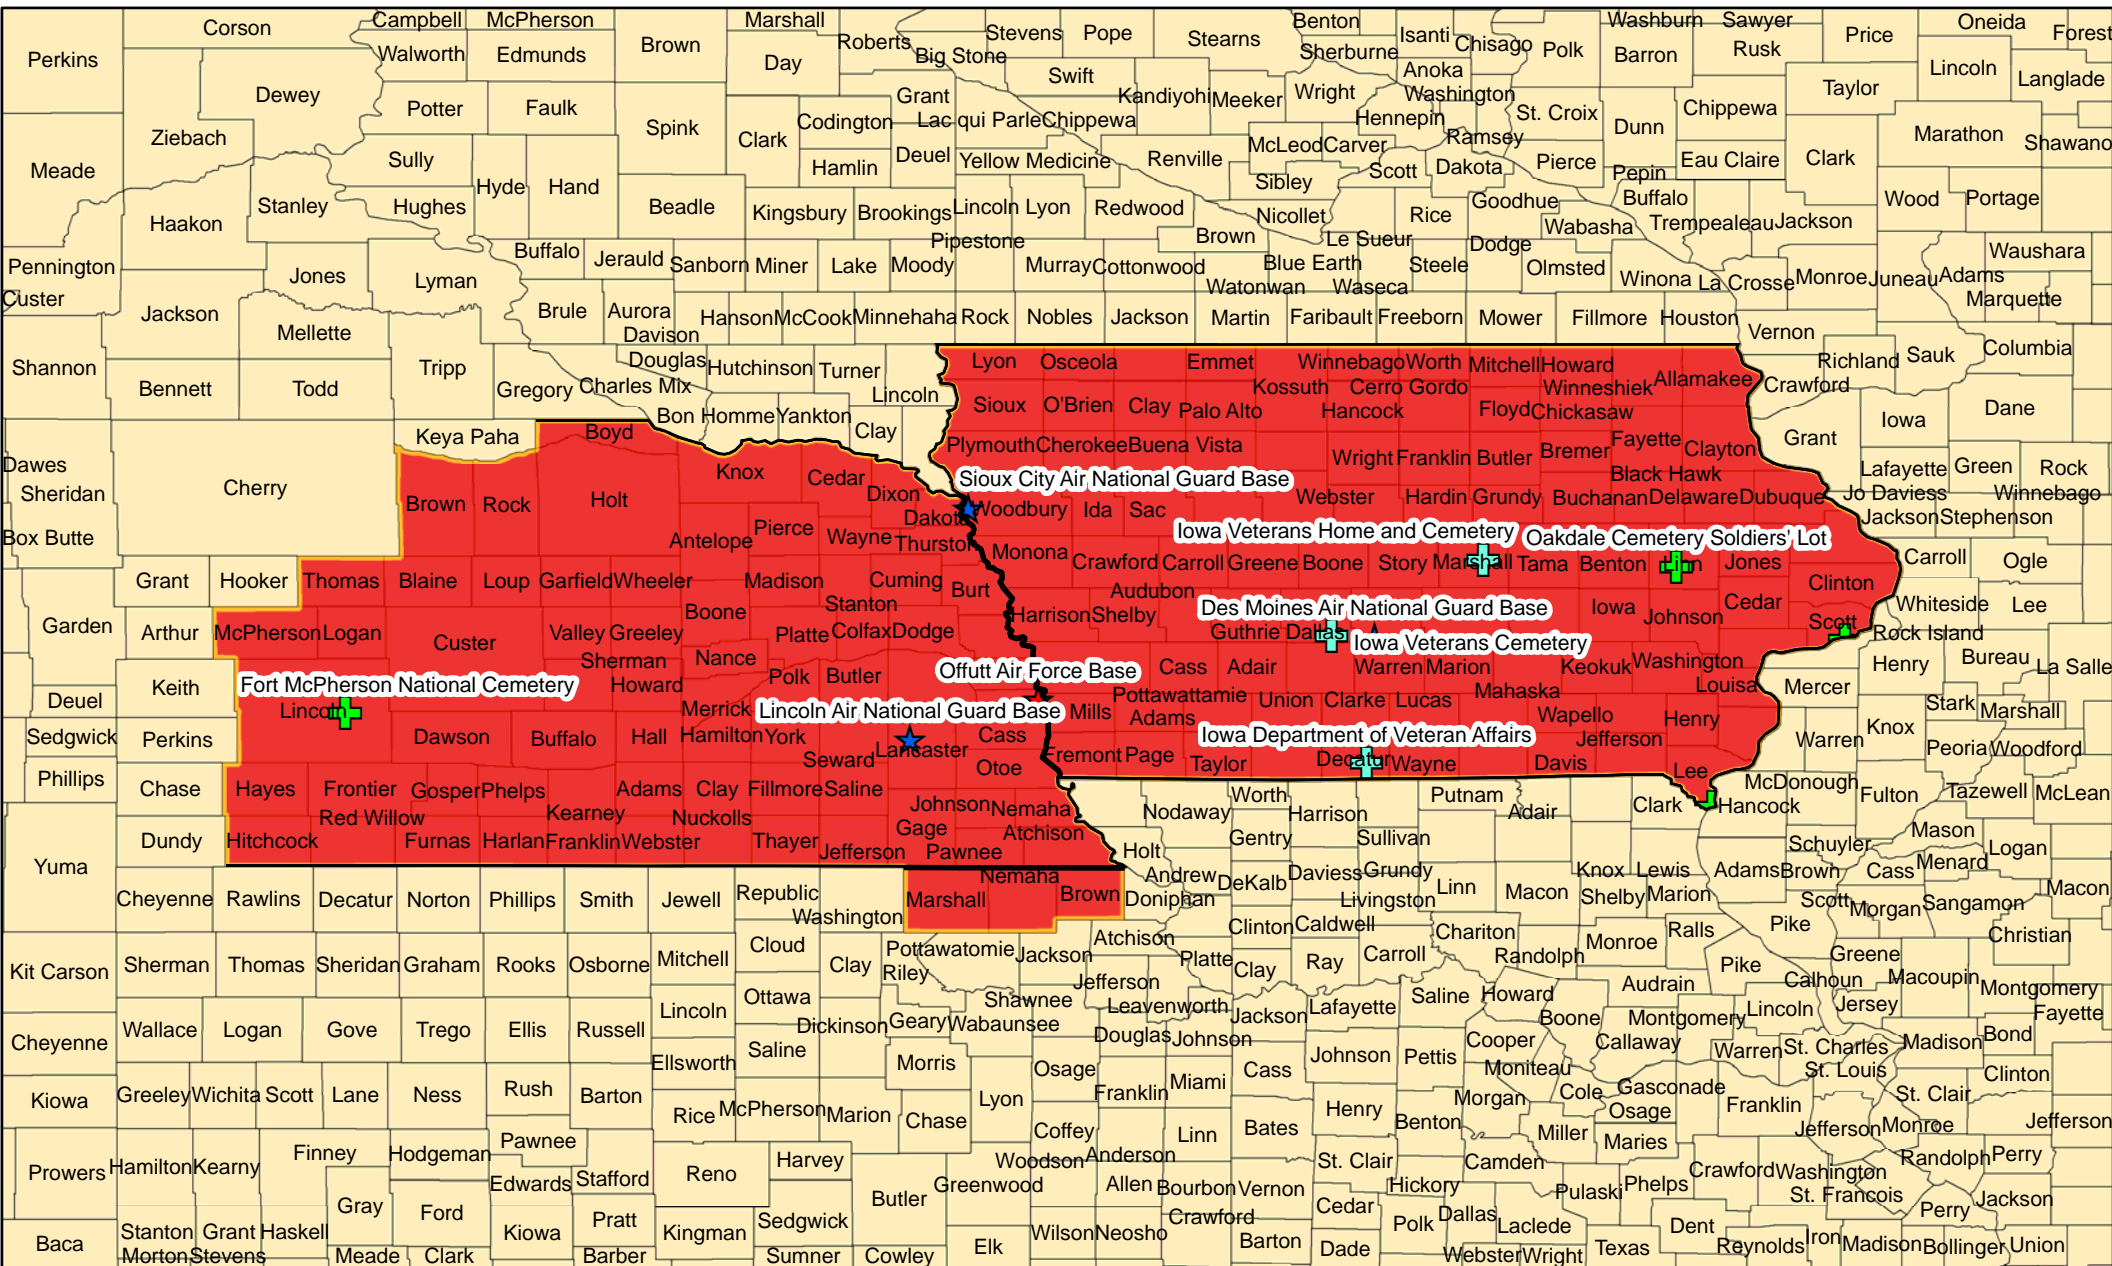

Honor Guard Area of Responsibility

Offutt Air Force Base

401.7 Square Miles

Legend

- + National Cemeteries
- ★ Active Air Force Bases
- ★ DoD Joint Bases
- ★ Reserve/Guard Bases
- + State Veteran Memorials/ Cemeteries