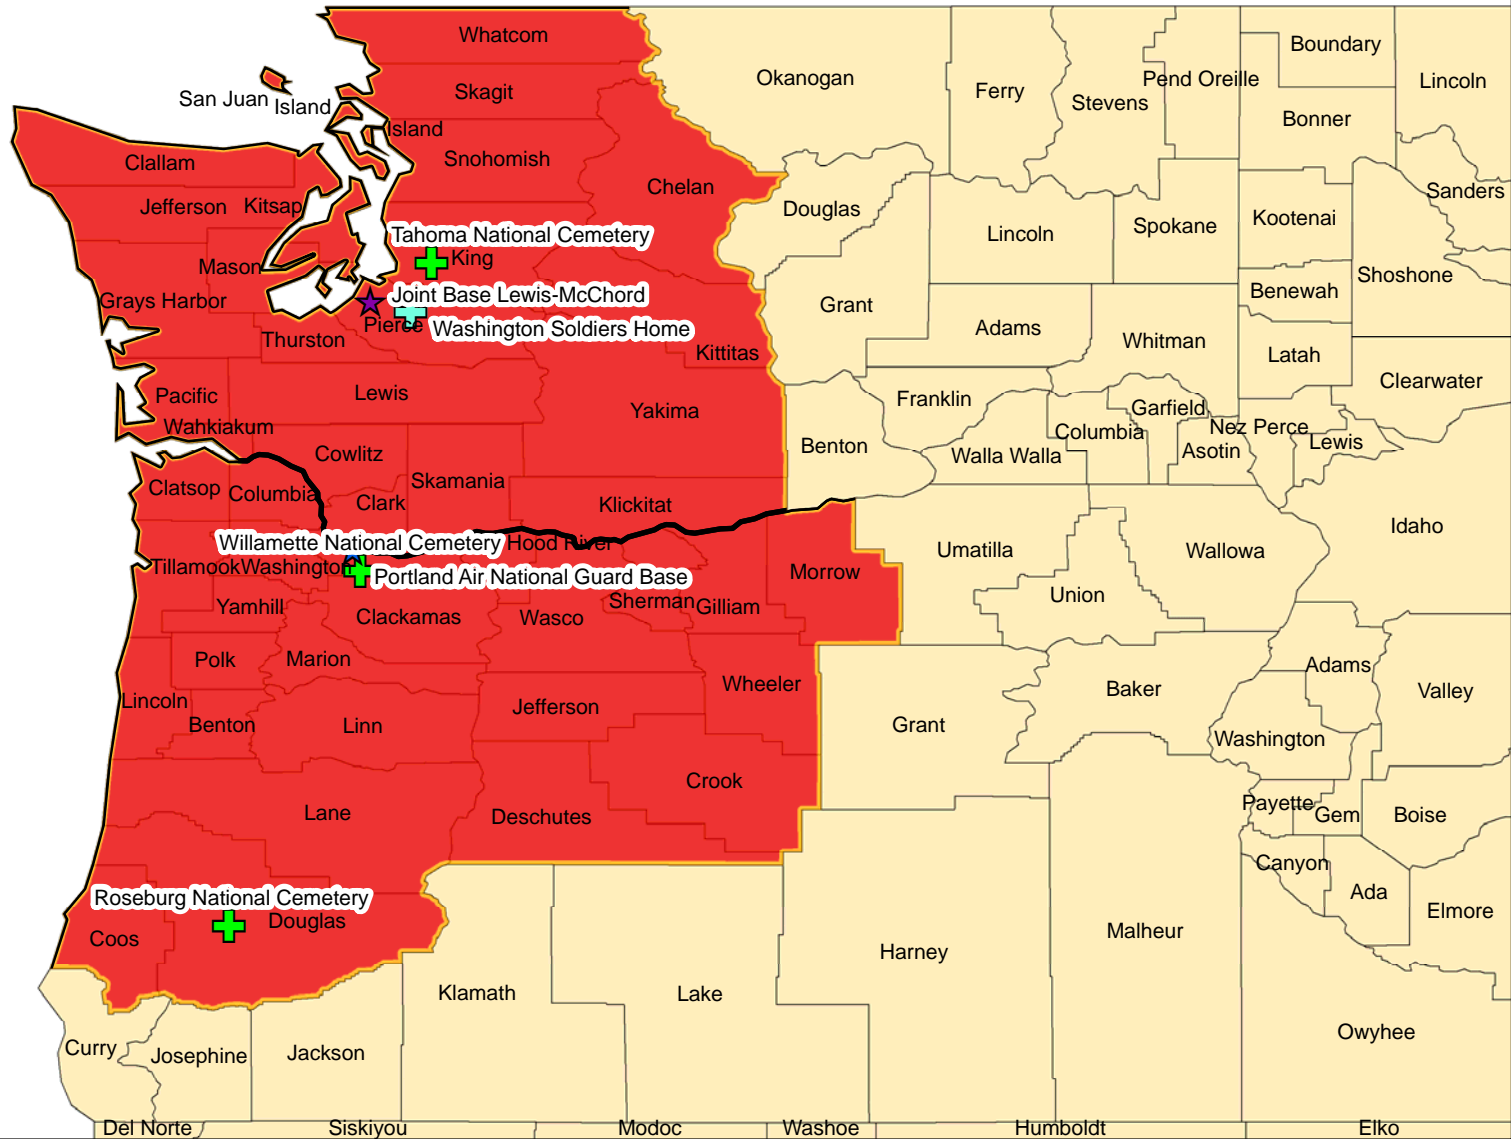

Honor Guard Area of Responsibility

Joint Base Lewis-McChord

1692.9 Square Miles

Legend

- + National Cemeteries
- ★ Active Air Force Bases
- ★ DoD Joint Bases
- ★ Reserve/Guard Bases
- + State Veteran Memorials/ Cemeteries