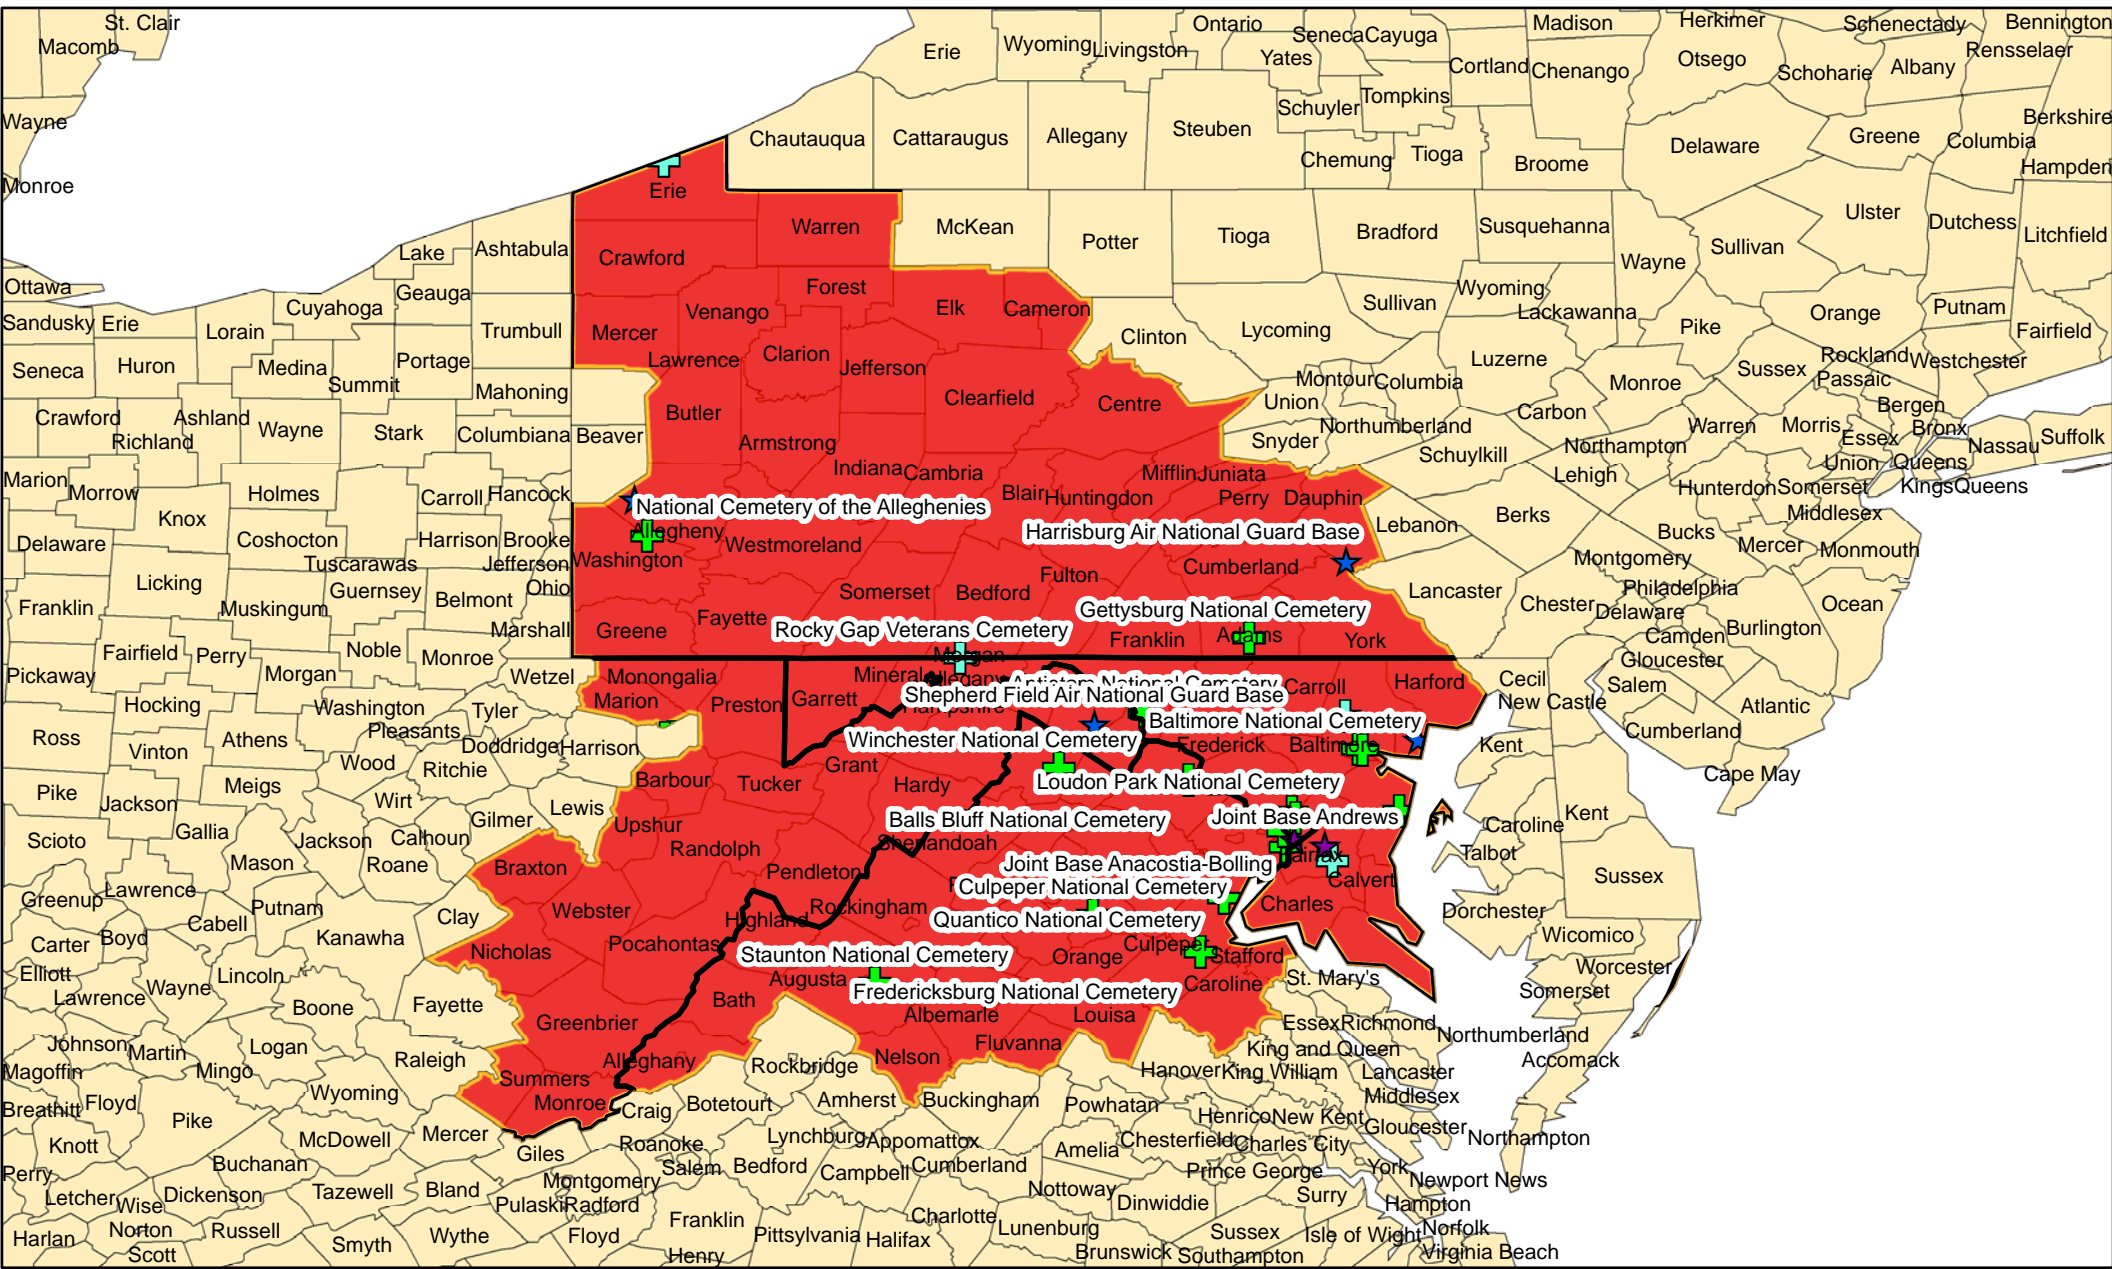

Honor Guard Area of Responsibility

Winchester Air Force Base

9.3 Square Miles

Legend

- + National Cemeteries
- ★ Active Air Force Bases
- ★ DoD Joint Bases
- ★ Reserve/Guard Bases
- + State Veteran Memorials/ Cemeteries