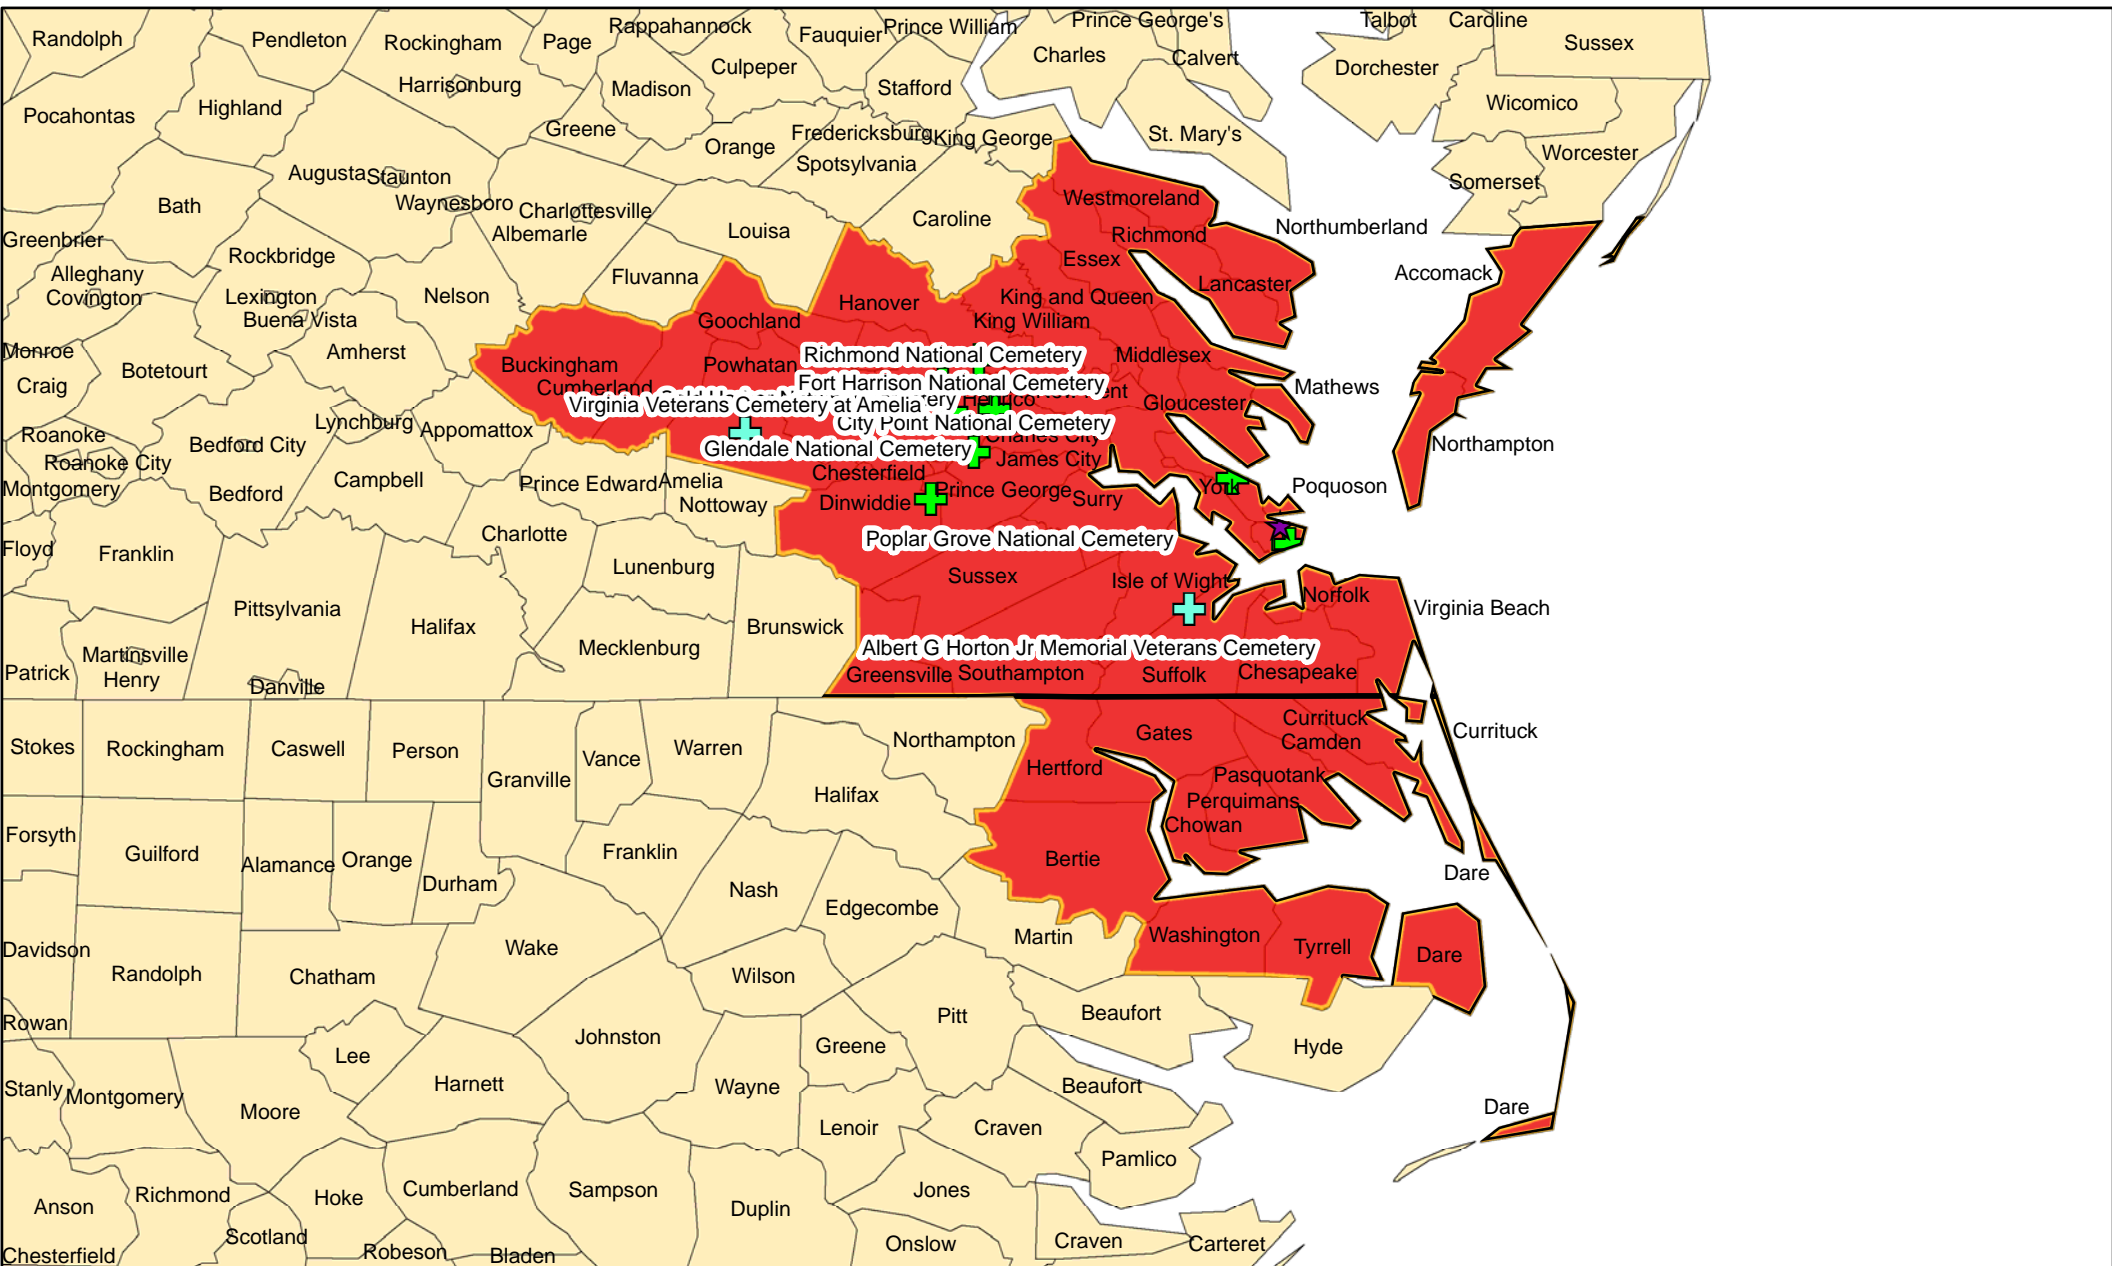

Seymour Johnson Air Force Base

6.8 Square Miles

Legend

- + National Cemeteries
- ★ DoD Joint Bases
- ★ Active Air Force Bases
- ★ Reserve/Guard Bases
- + State Veteran Memorials/ Cemeteries

Honor Guard Area of Responsibility