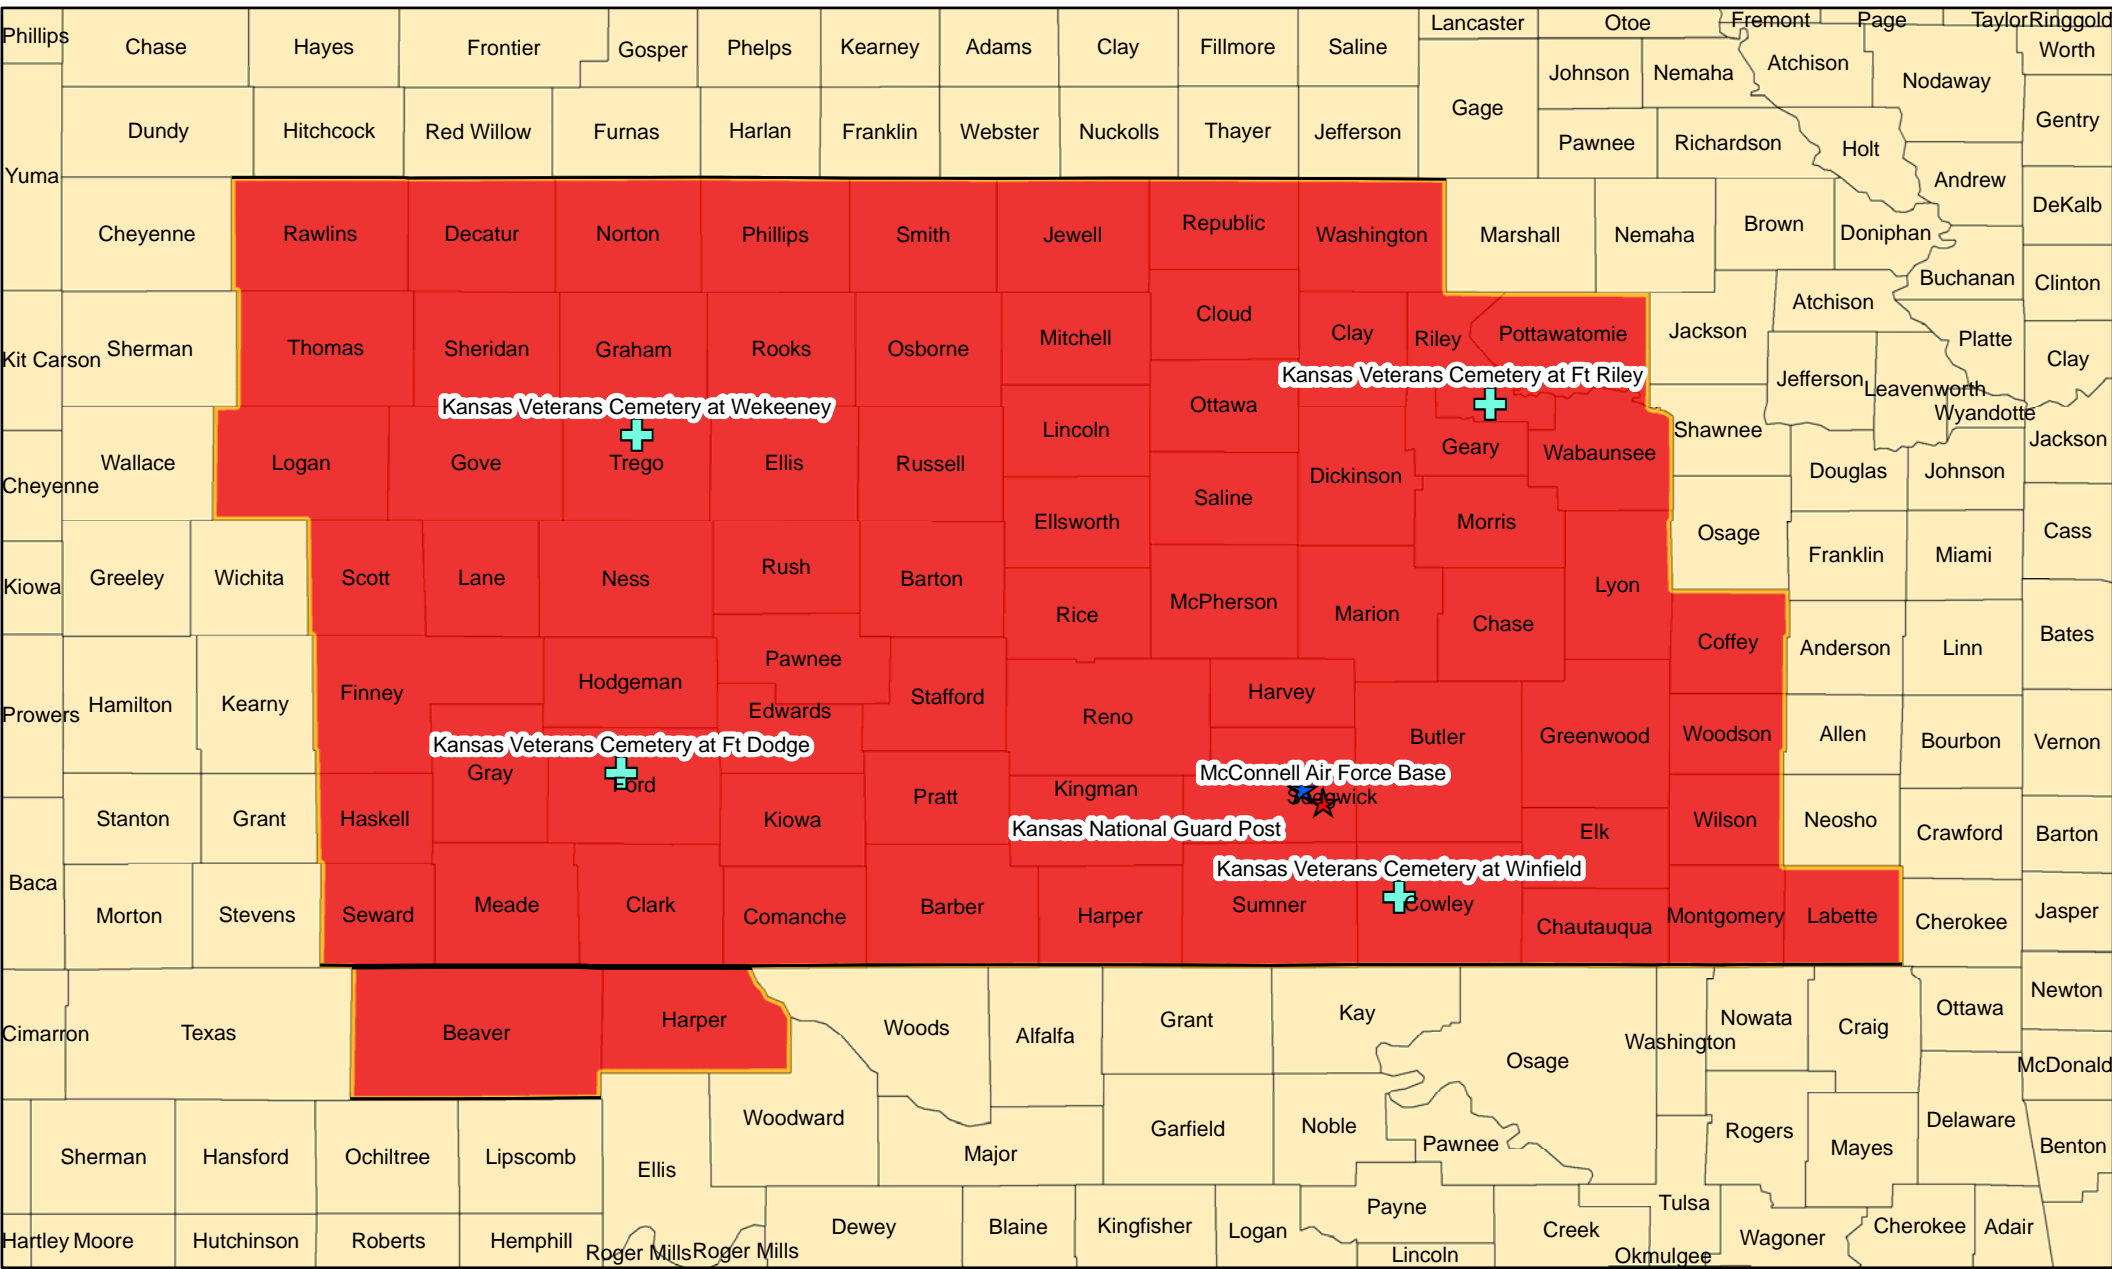

423.3 Square Miles

125 62.5 0 125 Miles

Legend

- + National Cemeteries
- ★ Active Air Force Bases
- ★ DoD Joint Bases
- ★ Reserve/Guard Bases
- + State Veteran Memorials/ Cemeteries

Honor Guard Area of Responsibility