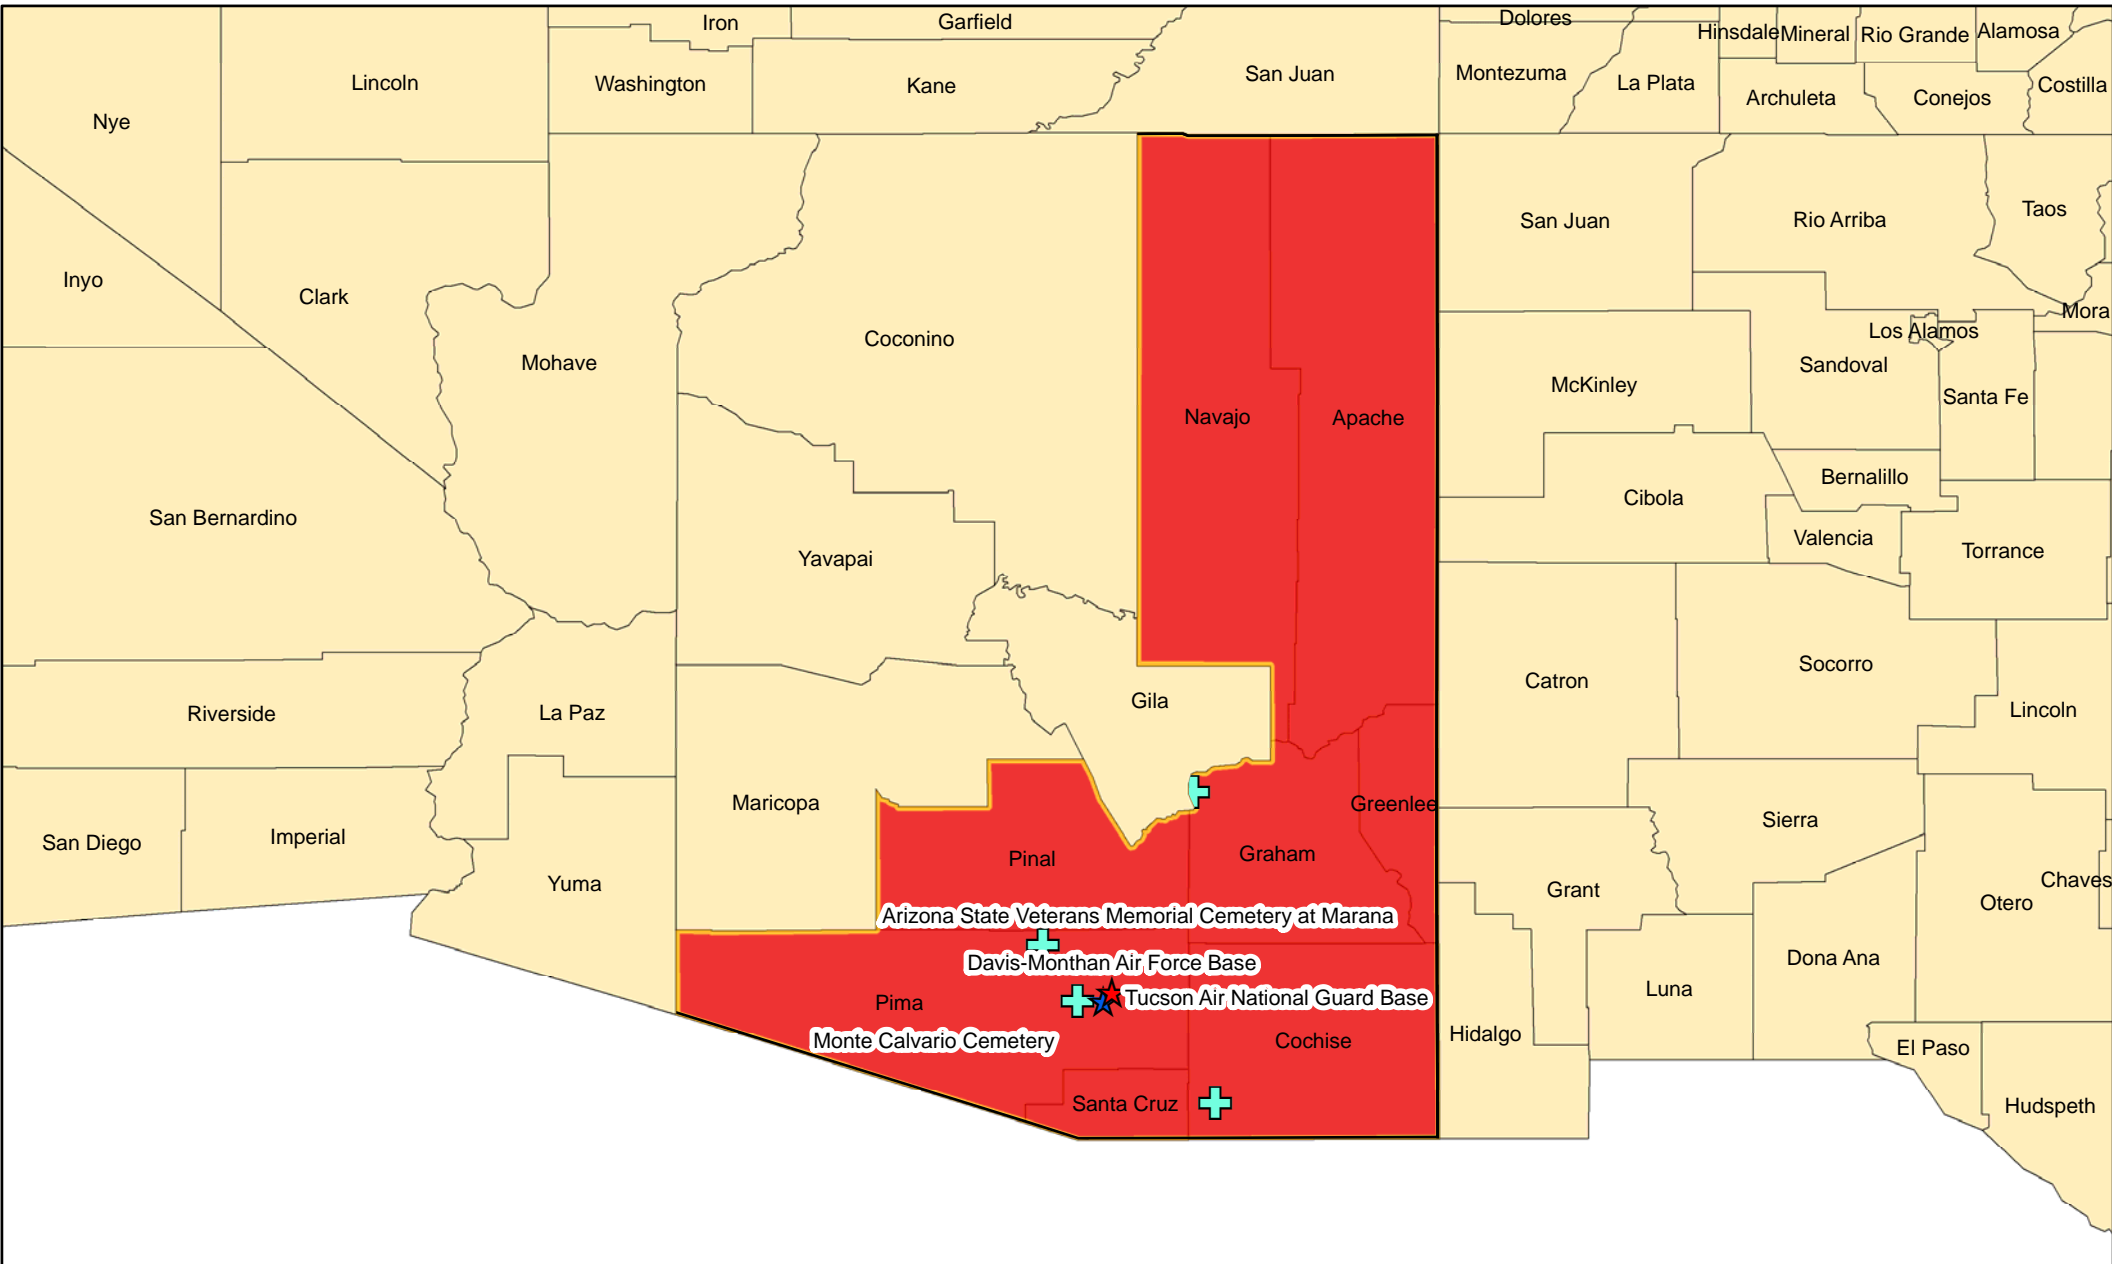

Joint Base Langley

108.1 Square Miles

Legend

- + National Cemeteries
- ★ DoD Joint Bases
- ★ Active Air Force Bases
- ★ Reserve/Guard Bases
- + State Veteran Memorials/ Cemeteries

Honor Guard Area of Responsibility