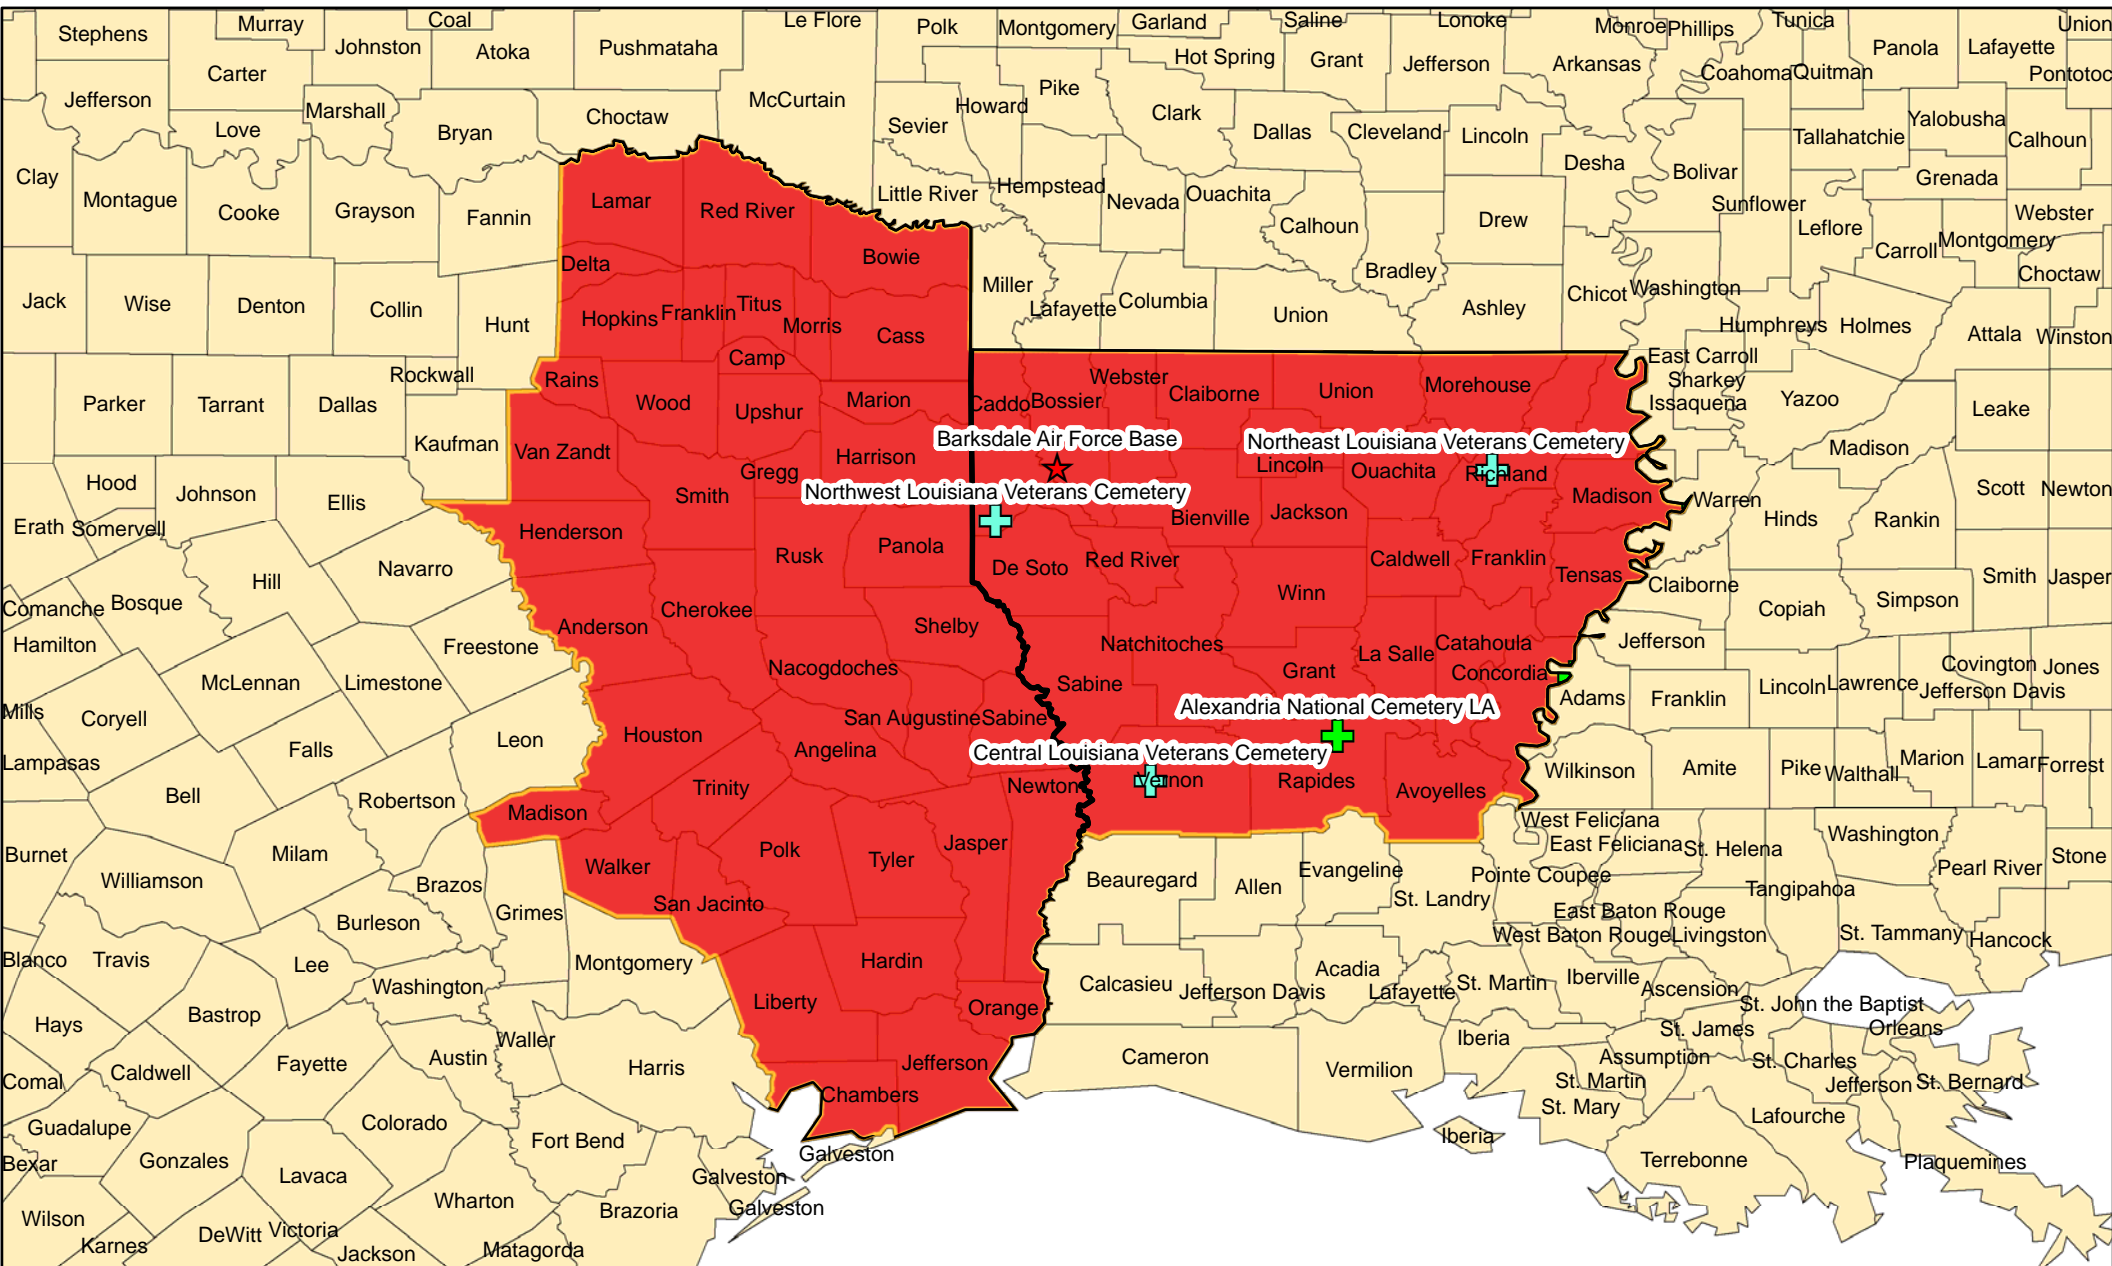

Honor Guard Area of Responsibility

Barksdale Air Force Base

936.4 Square Miles

Legend

- National Cemeteries
- Active Air Force Bases
- DoD Joint Bases
- Reserve/Guard Bases
- State Veteran Memorials/ Cemeteries