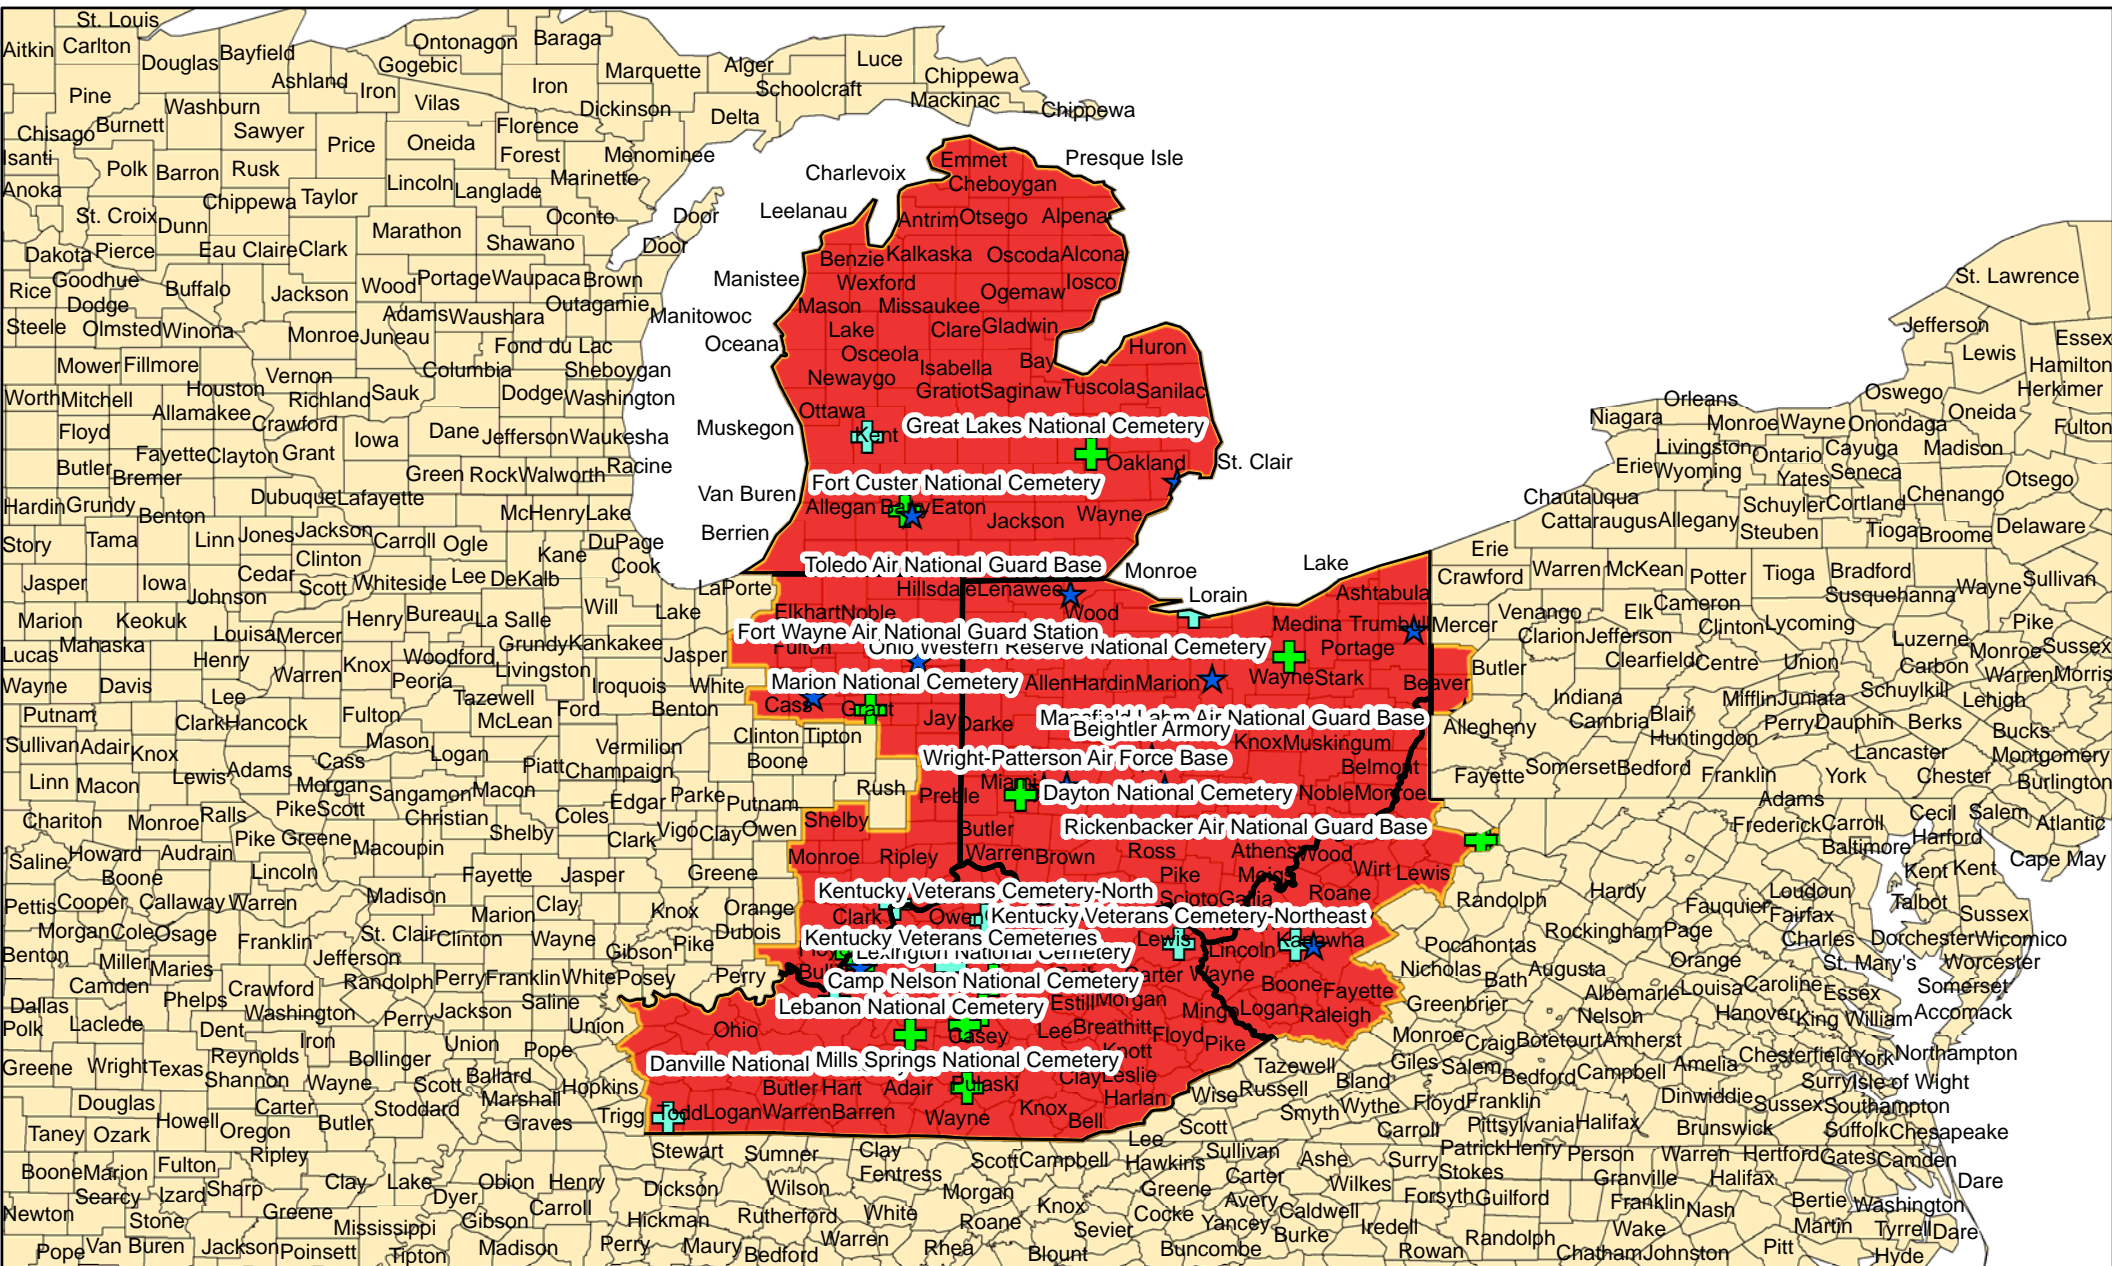

Honor Guard Area of Responsibility

Wright-Patterson Air Force Base

363.4 Square Miles

Legend

- + National Cemeteries
- ★ Active Air Force Bases
- ★ DoD Joint Bases
- ★ Reserve/Guard Bases
- + State Veteran Memorials/ Cemeteries