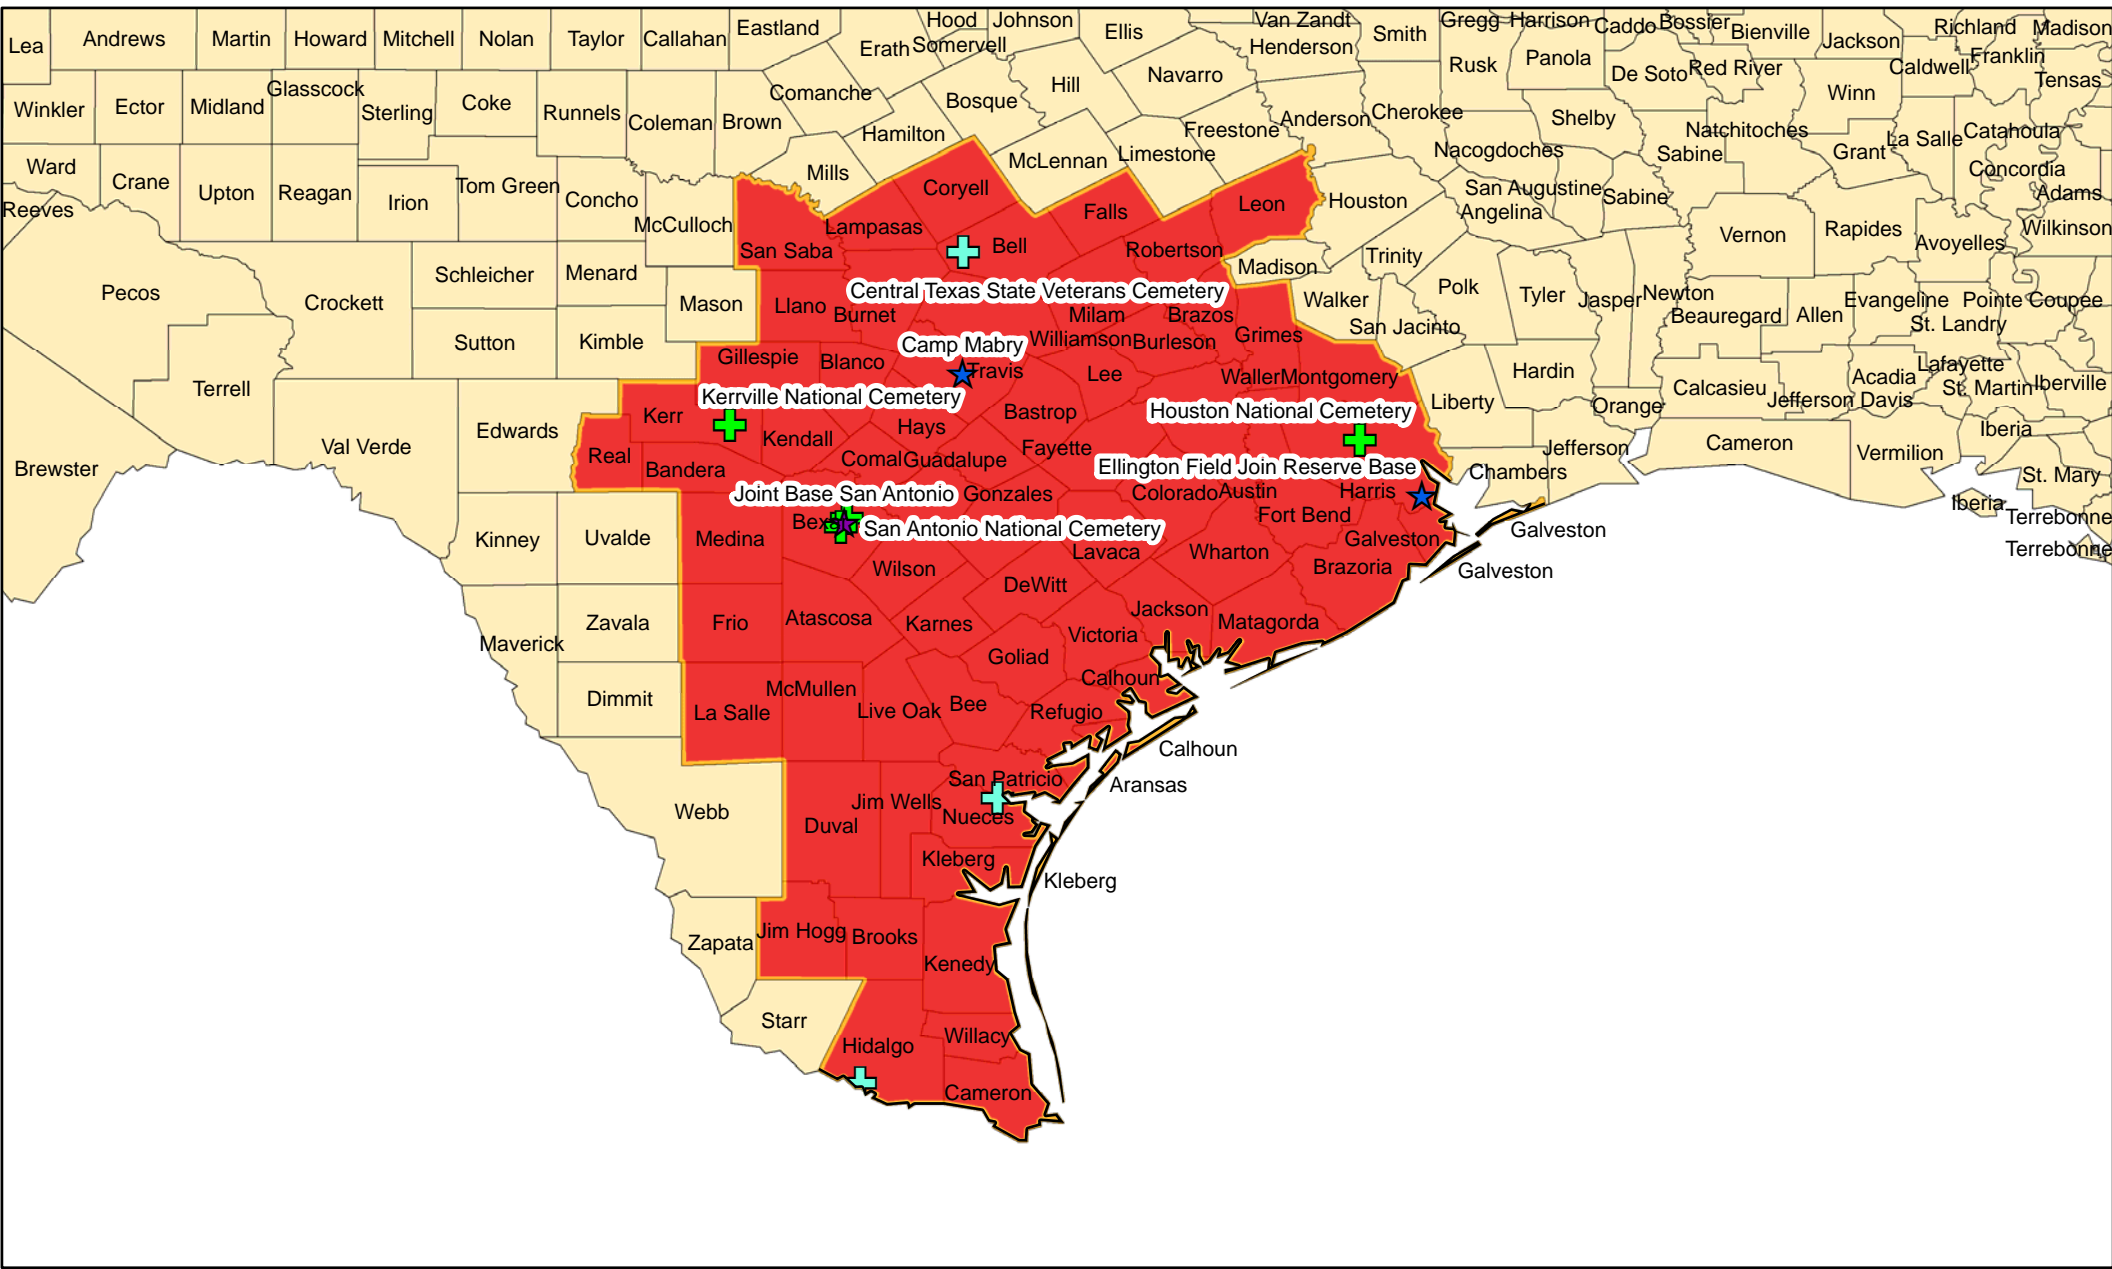

Honor Guard Area of Responsibility

Joint Base San Antonio

1021.8 Square Miles

Legend

- + National Cemeteries
- ★ DoD Joint Bases
- ★ Active Air Force Bases
- ★ Reserve/Guard Bases
- + State Veteran Memorials/ Cemeteries