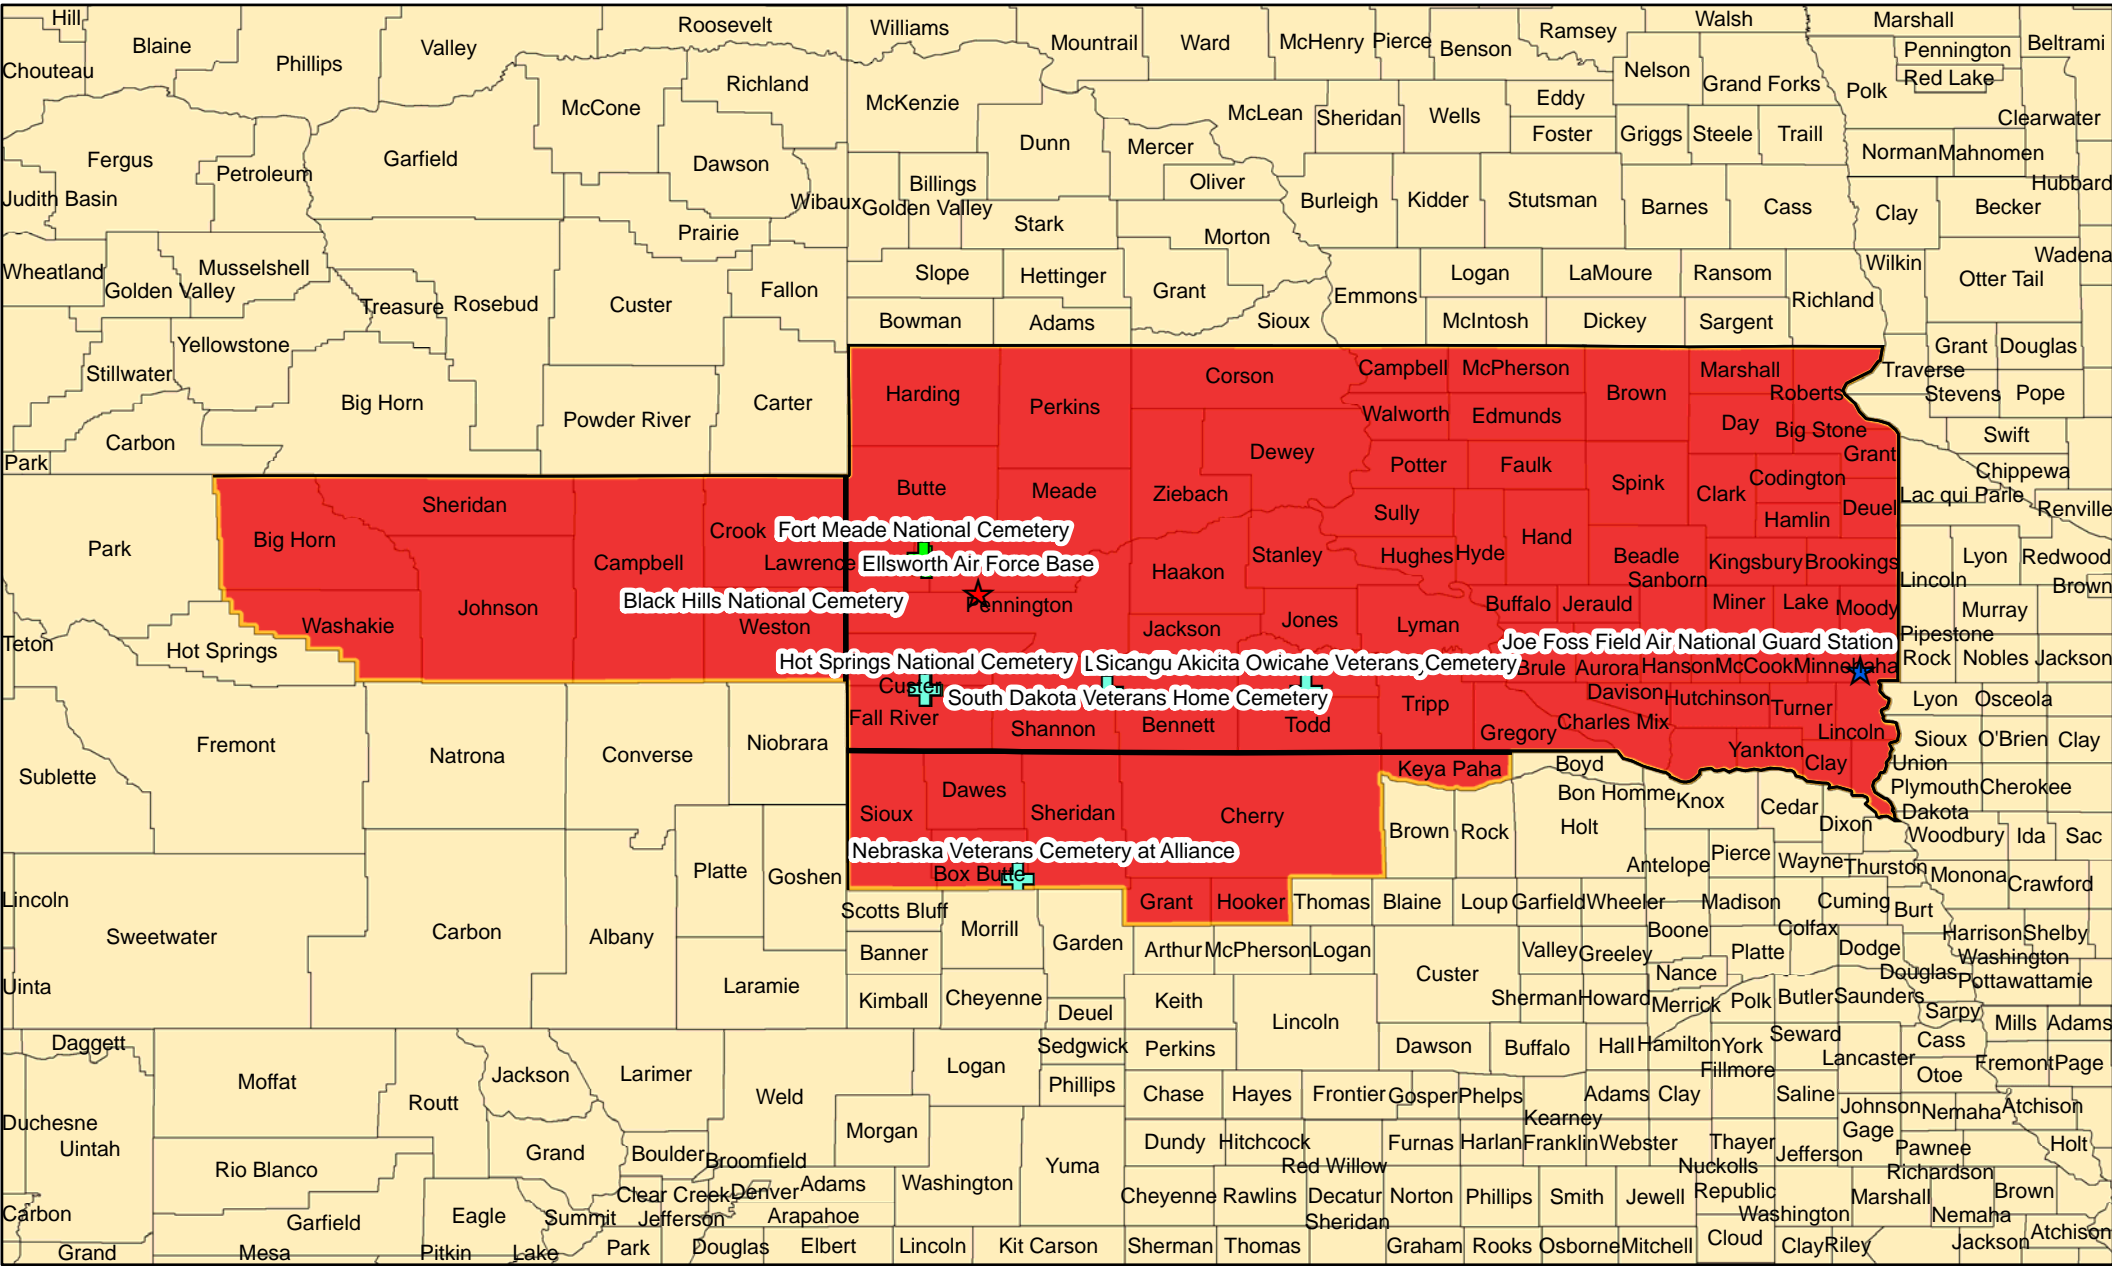

Honor Guard Area of Responsibility

Ellsworth Air Force Base

771.3 Square Miles

Legend

- + National Cemeteries
- ★ Active Air Force Bases
- ★ DoD Joint Bases
- ★ Reserve/Guard Bases
- + State Veteran Memorials/ Cemeteries