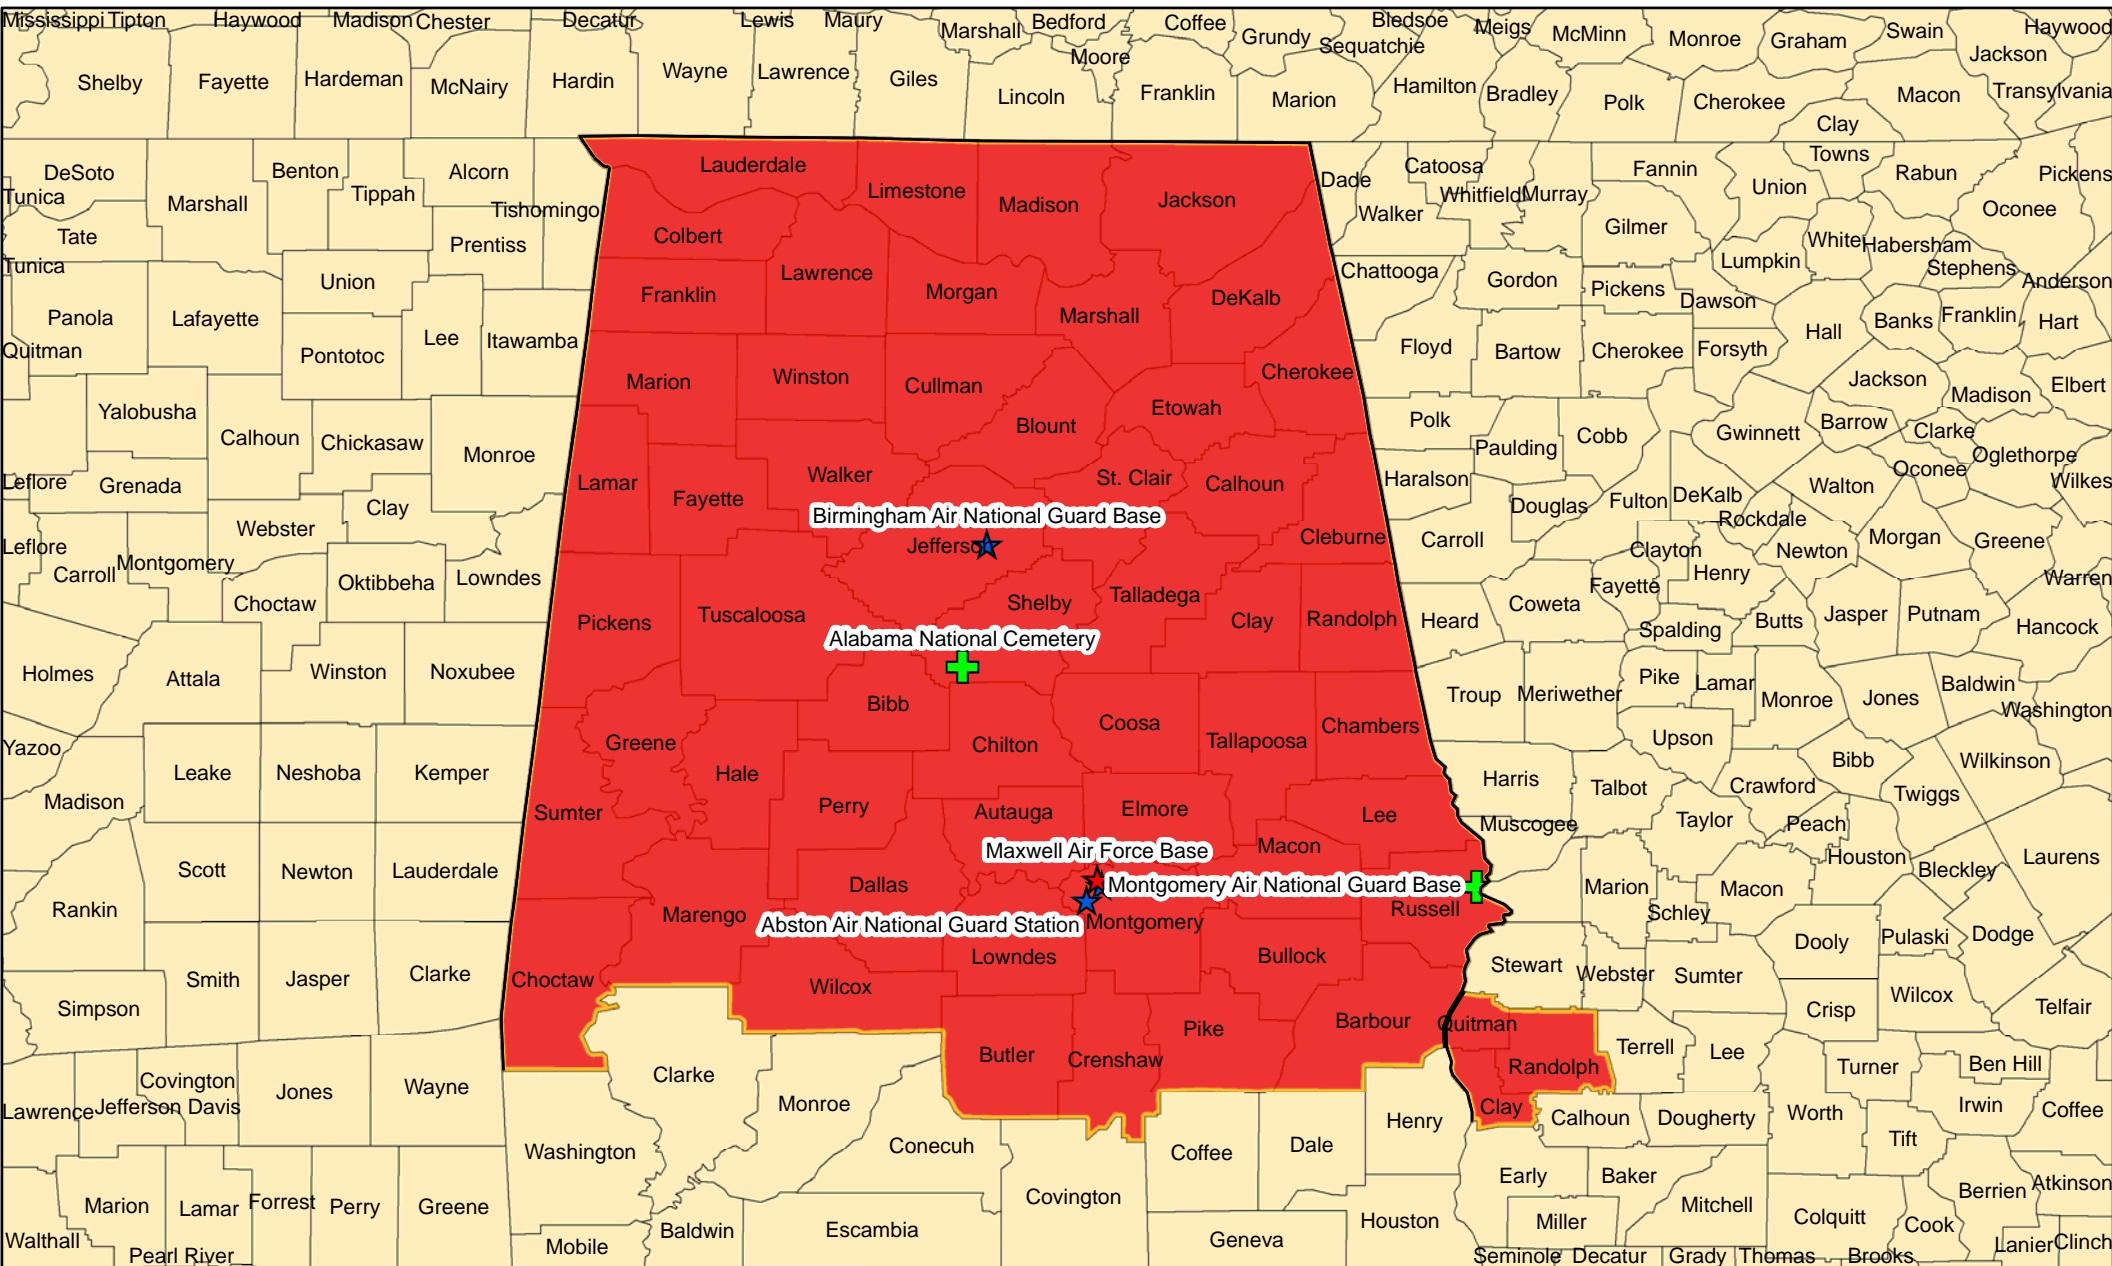

Honor Guard Area of Responsibility

Maxwell Air Force Base

561 Square Miles

Legend

- National Cemeteries
- Active Air Force Bases
- DoD Joint Bases
- Reserve/Guard Bases
- State Veteran Memorials/ Cemeteries