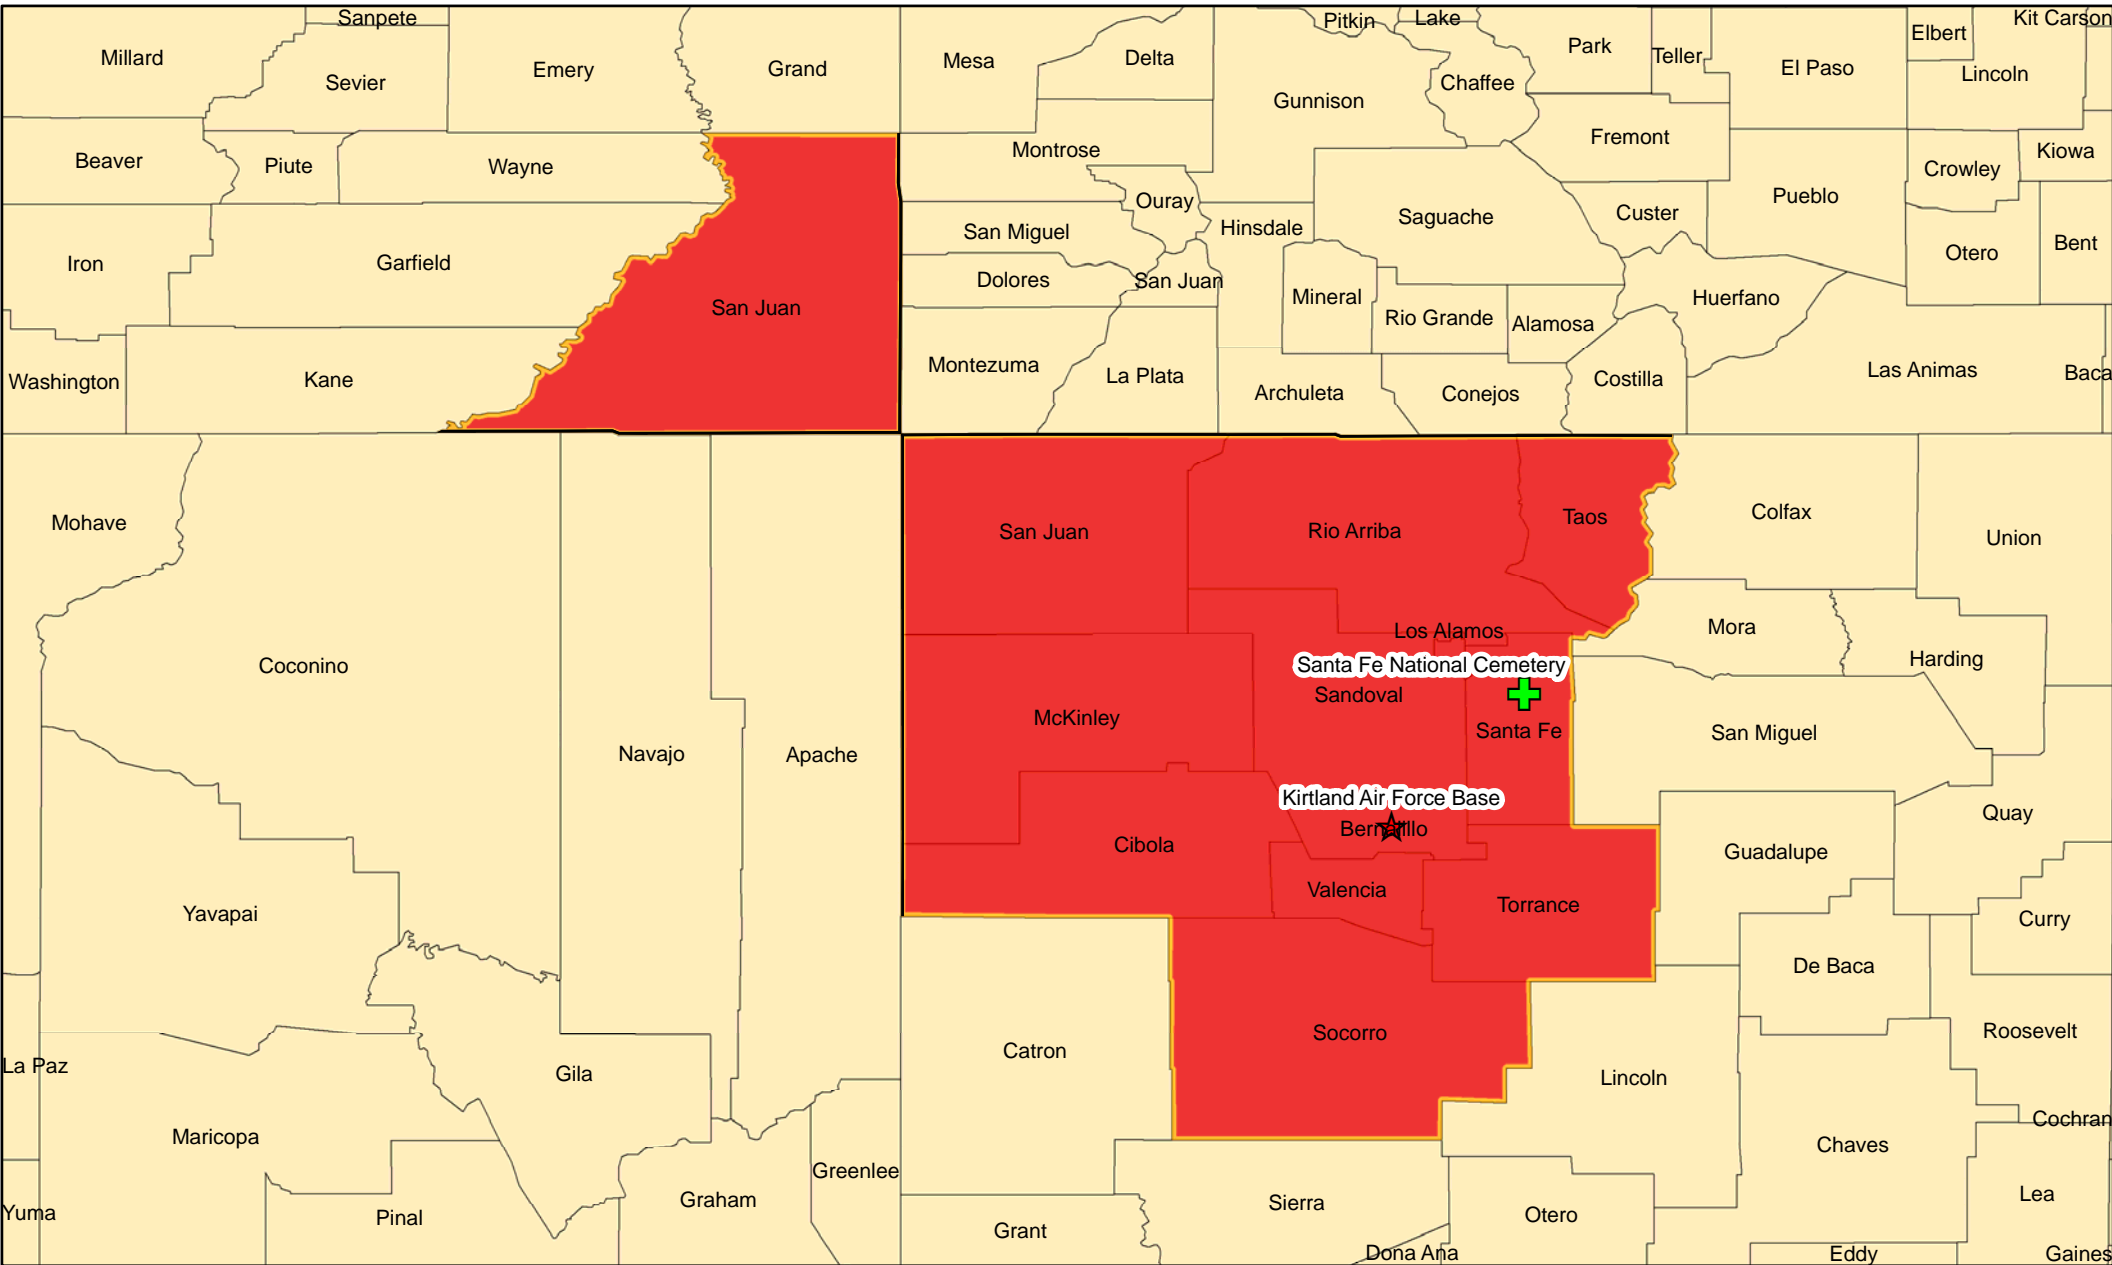

Winchester Air Force Base

9.3 Square Miles

Legend

- + National Cemeteries
- ★ Active Air Force Bases
- ★ DoD Joint Bases
- ★ Reserve/Guard Bases
- + State Veteran Memorials/ Cemeteries

Honor Guard Area of Responsibility