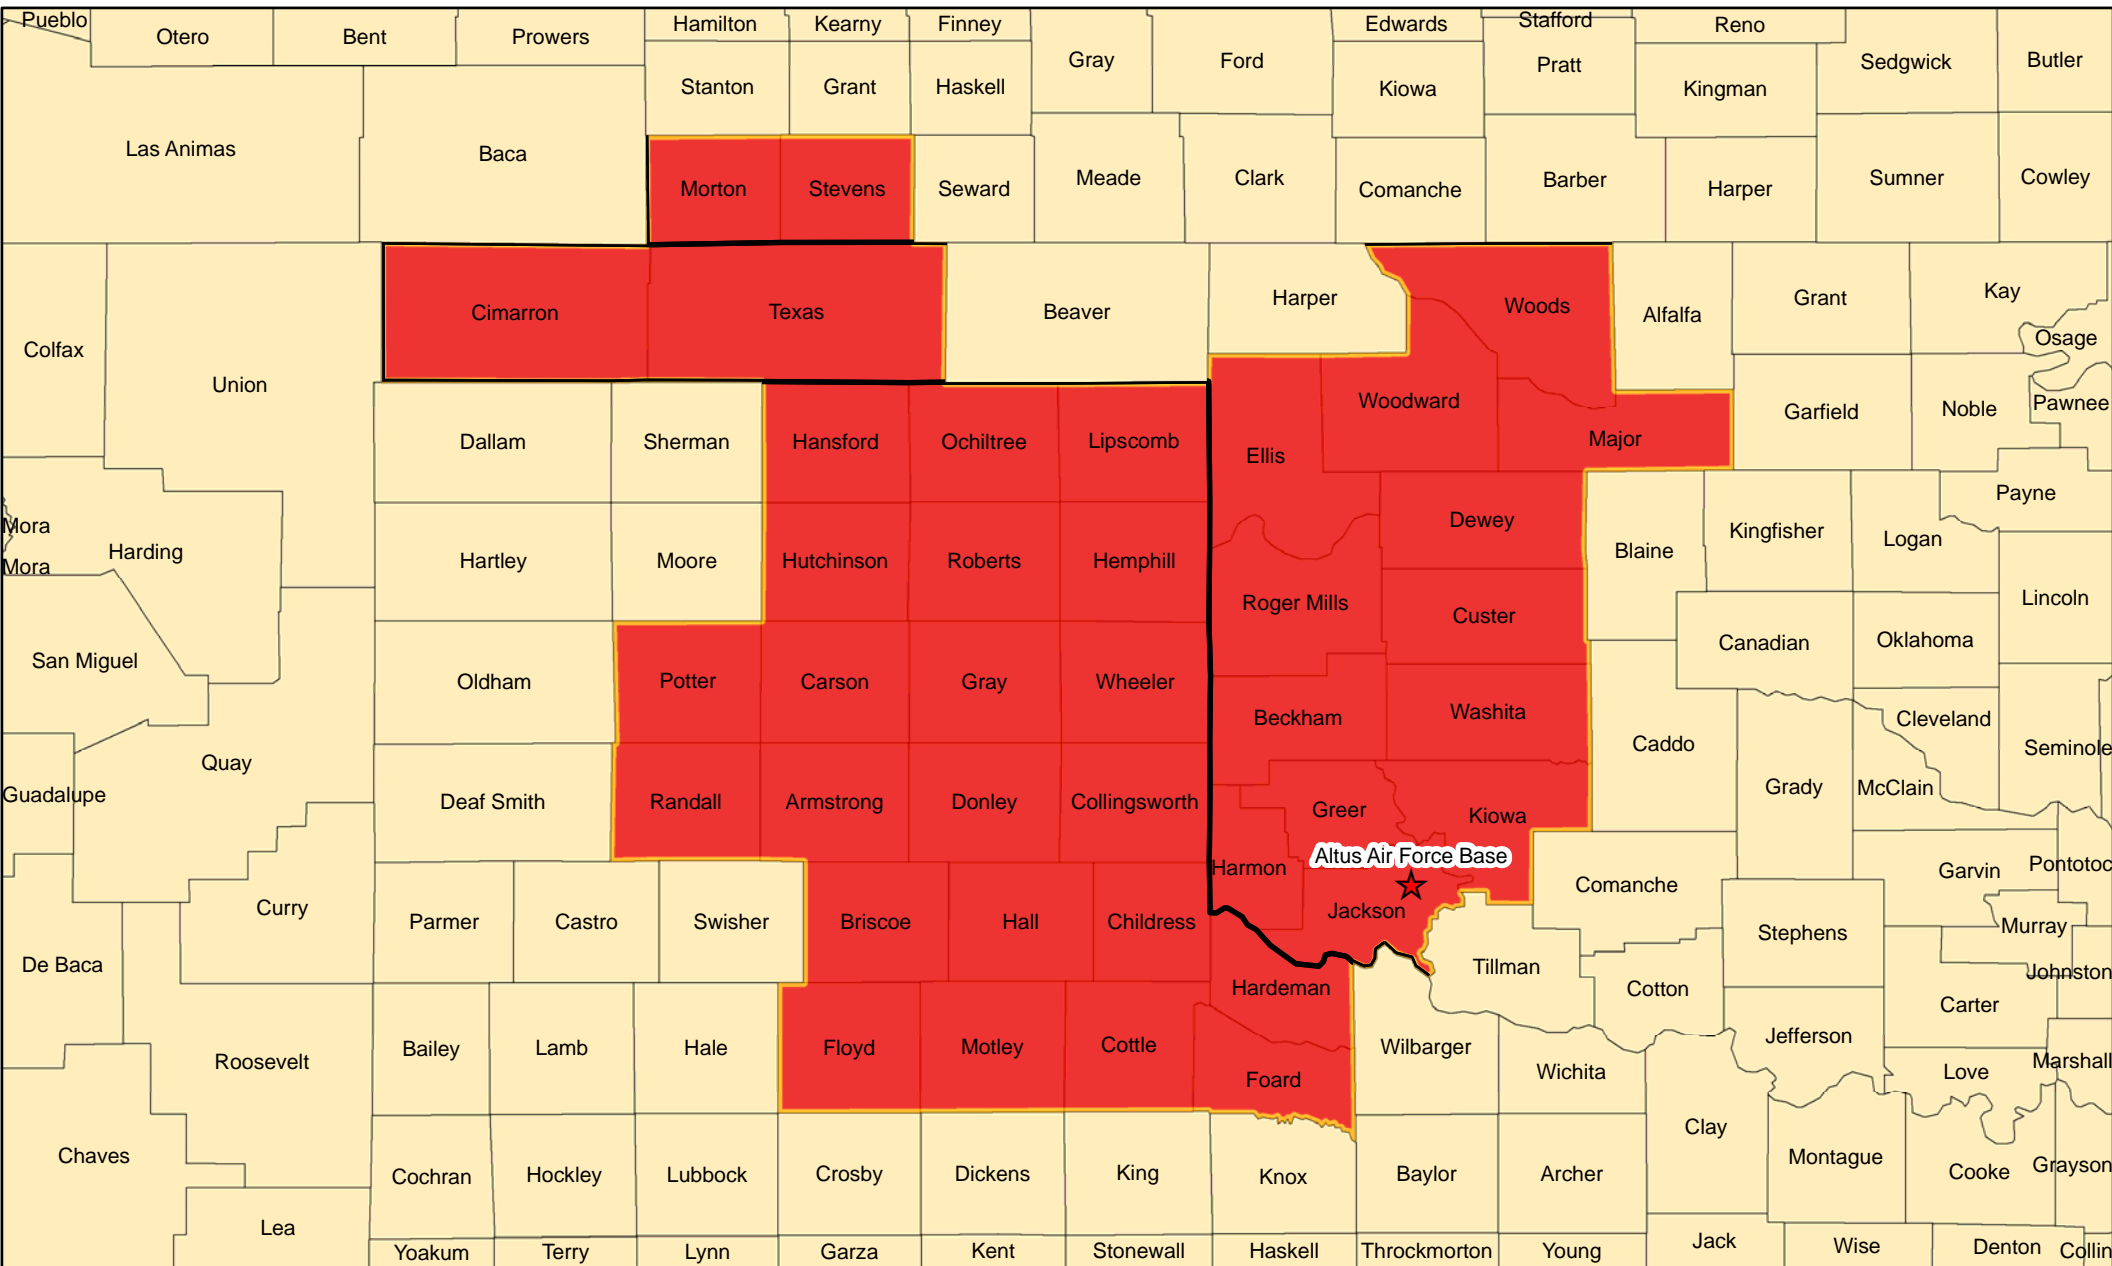

Cannon Air Force Base

2125.9 Square Miles

Legend

- + National Cemeteries
- ★ Active Air Force Bases
- ★ DoD Joint Bases
- ★ Reserve/Guard Bases
- + State Veteran Memorials/ Cemeteries

Honor Guard Area of Responsibility