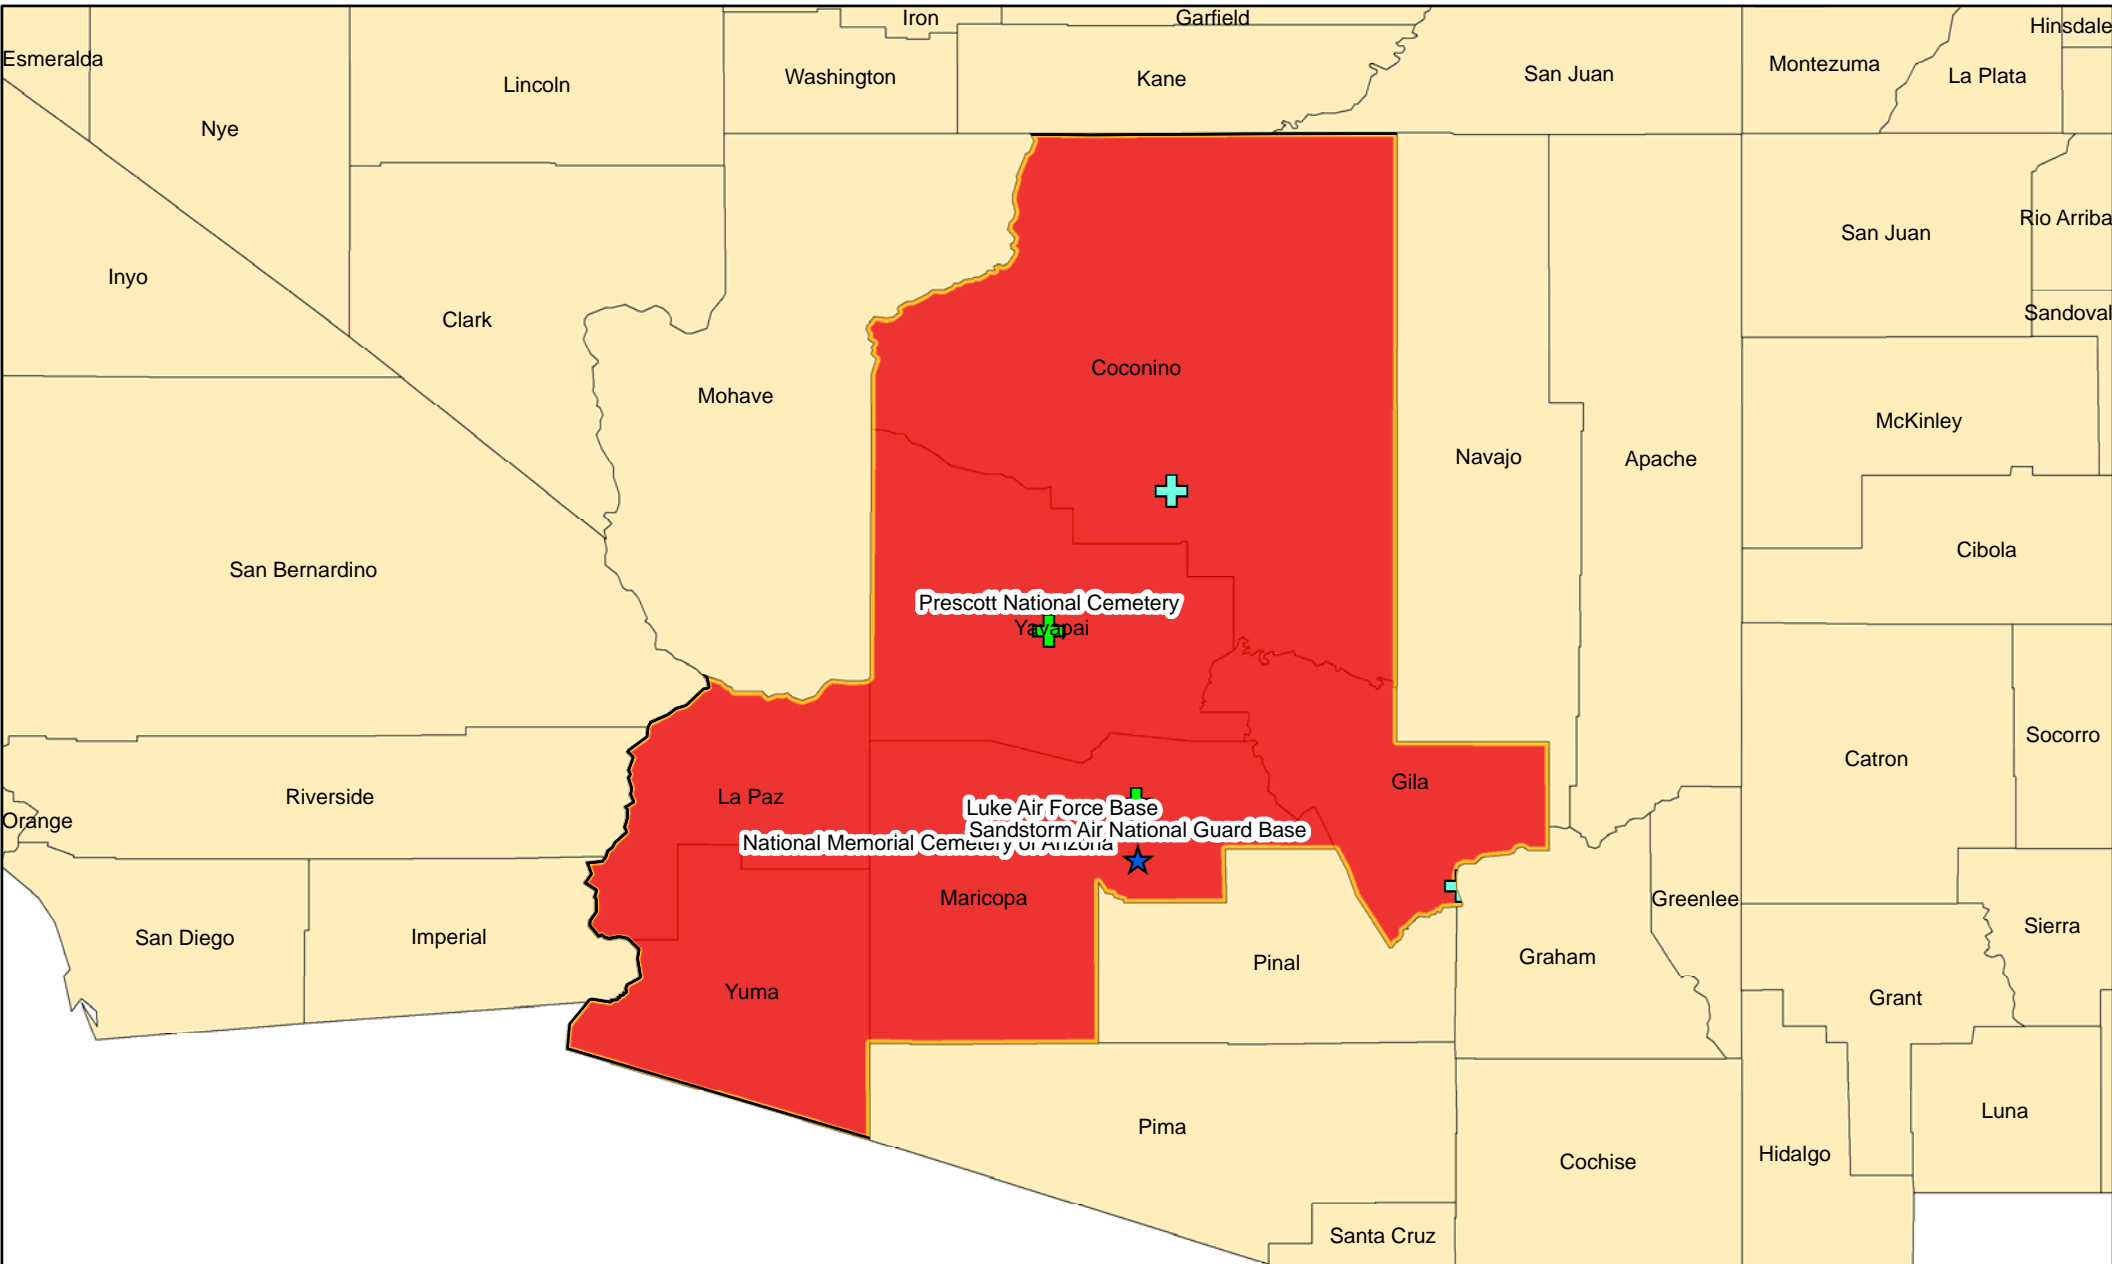

Davis Monthan Air Force Base

9959.5 Square Miles

Legend

- + National Cemeteries
- ★ Active Air Force Bases
- ★ DoD Joint Bases
- ★ Reserve/Guard Bases
- + State Veteran Memorials/ Cemeteries

Honor Guard Area of Responsibility