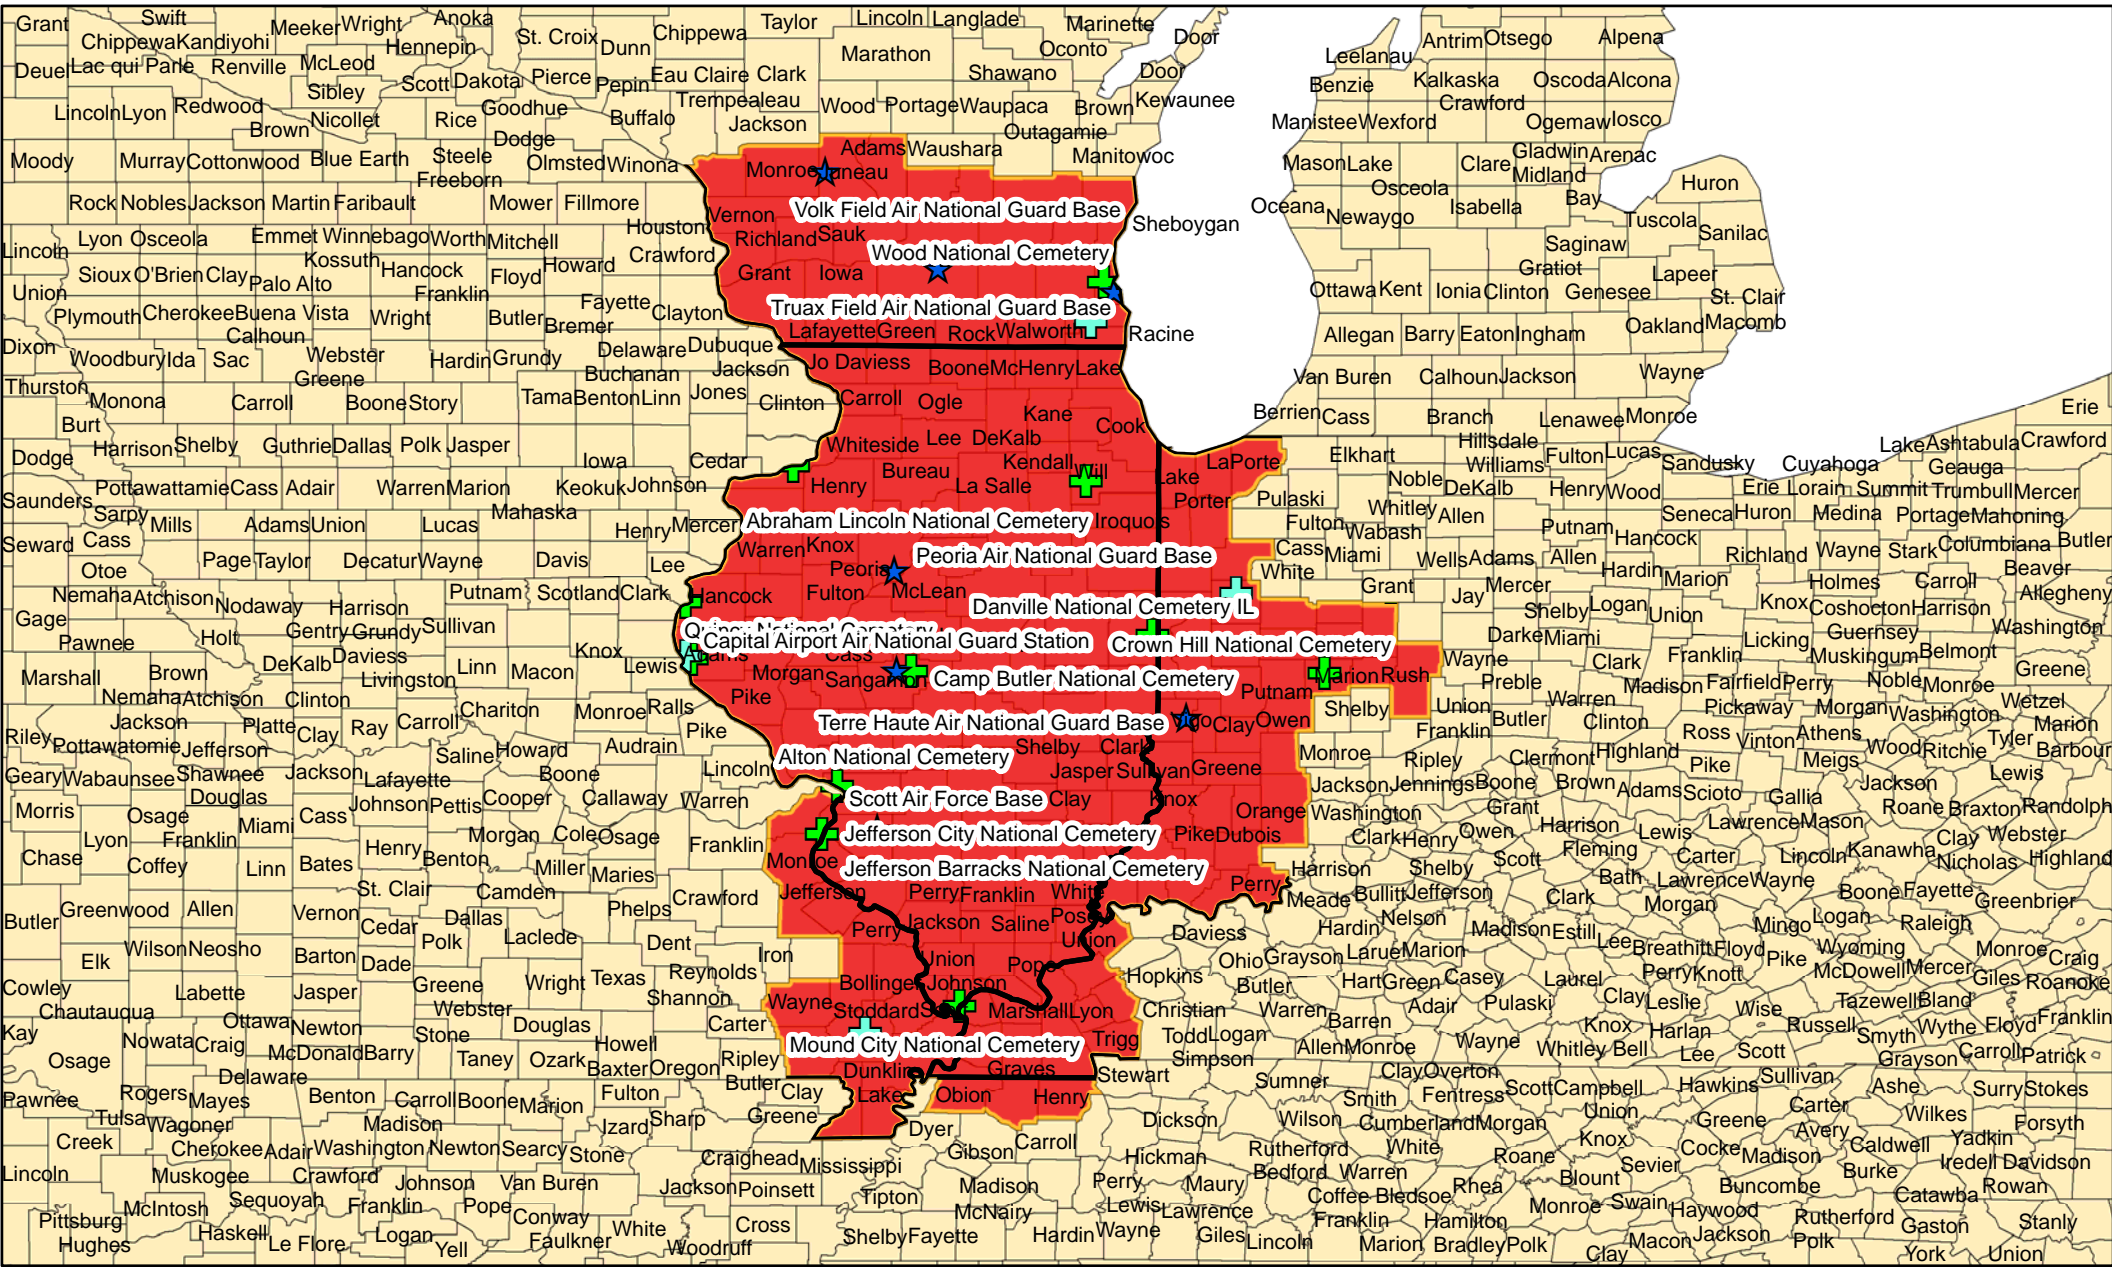

Honor Guard Area of Responsibility

Scott Air Force Base

423.3 Square Miles

125 62.5 0 125 Miles

Legend

- + National Cemeteries
- ★ Active Air Force Bases
- ★ DoD Joint Bases
- ★ Reserve/Guard Bases
- + State Veteran Memorials/ Cemeteries