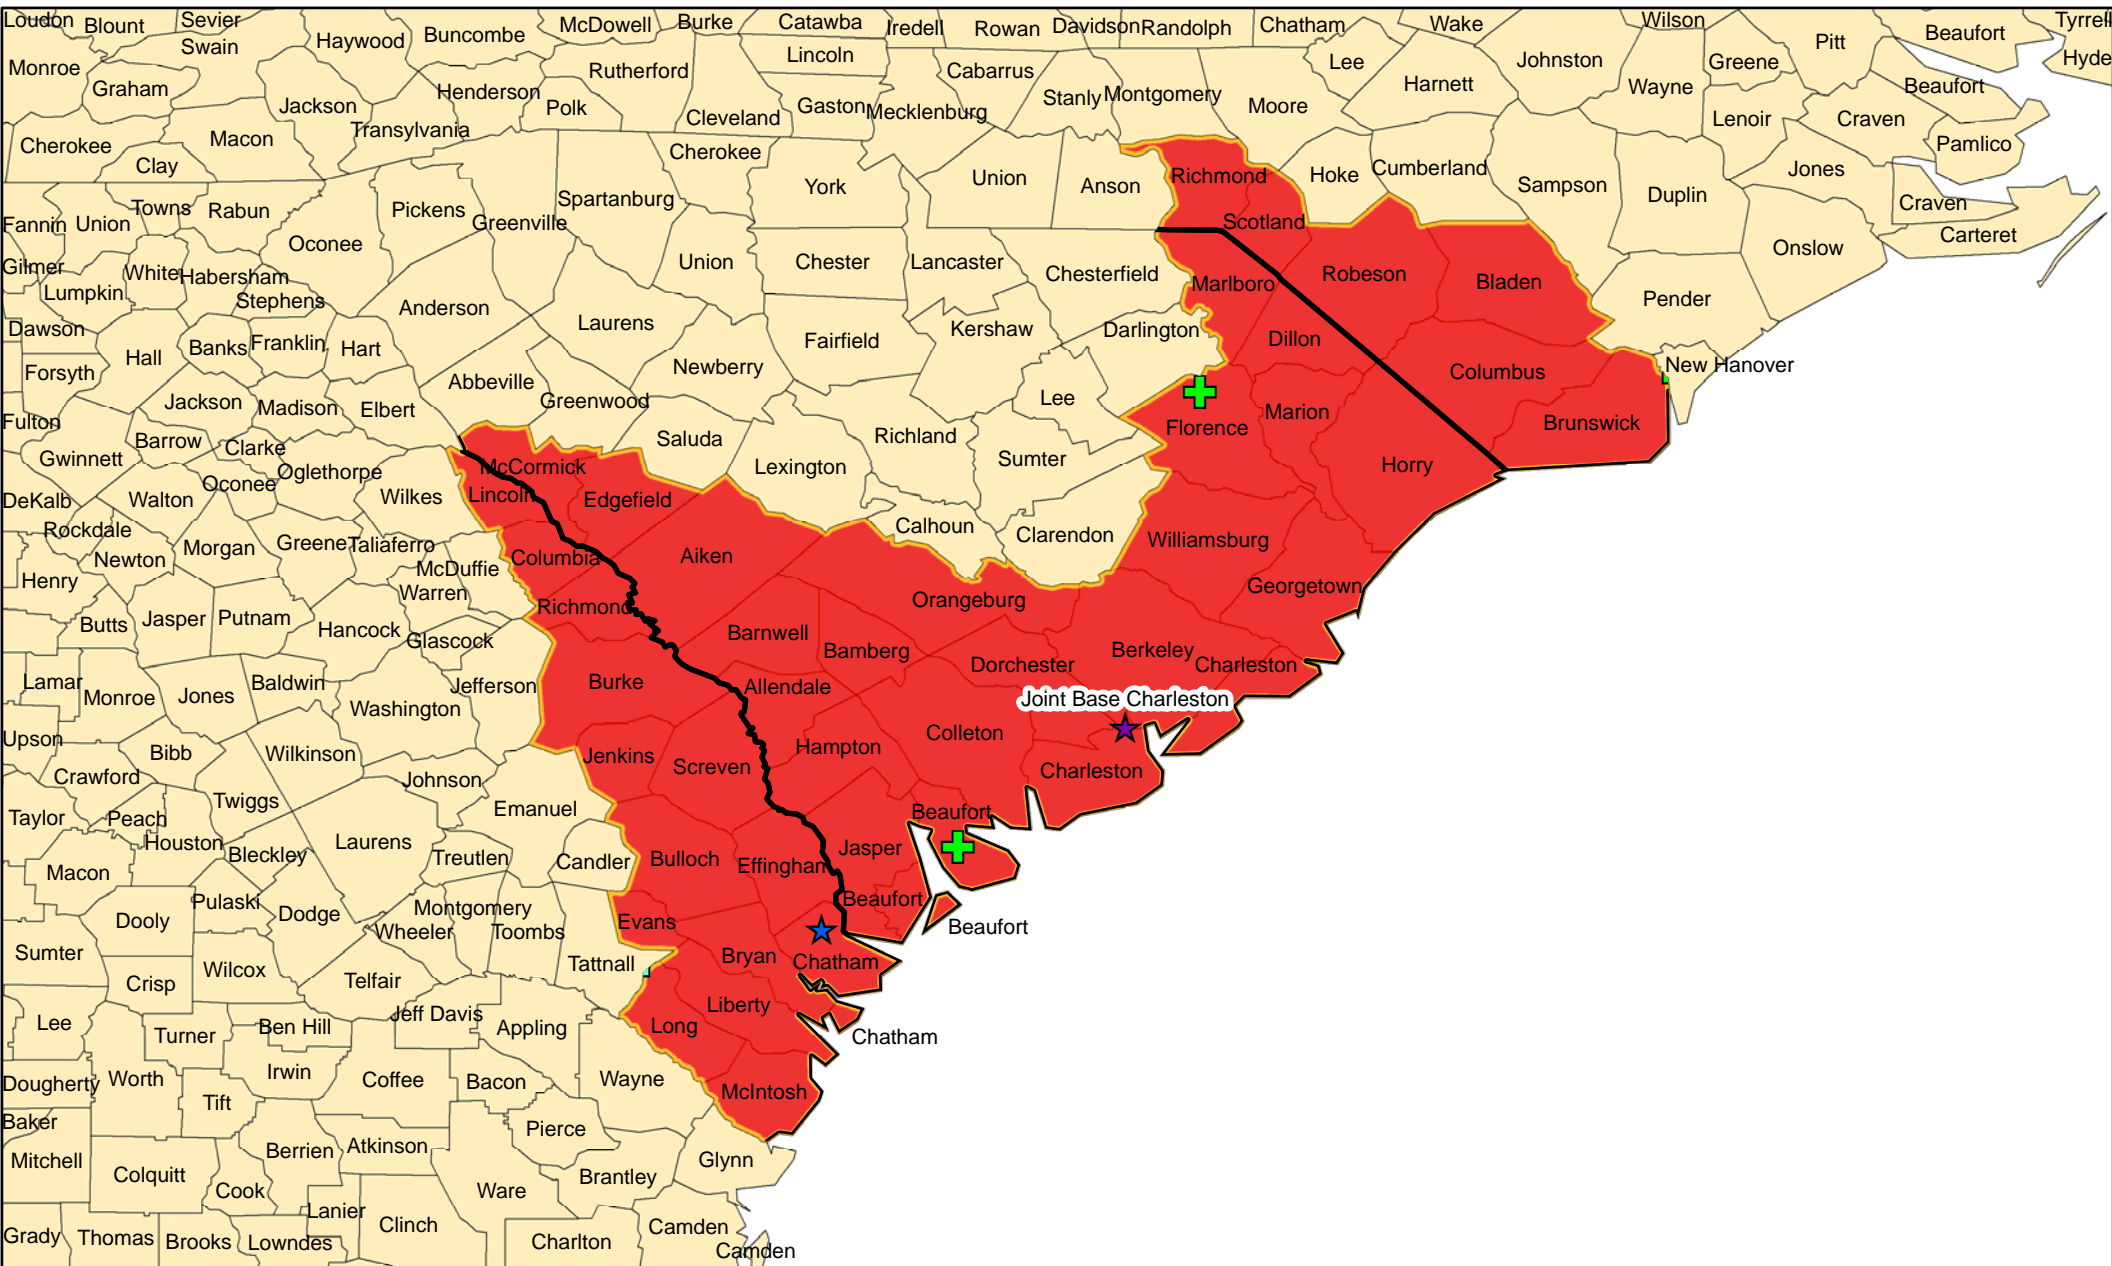

Honor Guard Area of Responsibility

Charleston Air Force Base

479.6 Square Miles

Legend

- + National Cemeteries
- ★ Active Air Force Bases
- ★ DoD Joint Bases
- ★ Reserve/Guard Bases
- + State Veteran Memorials/ Cemeteries