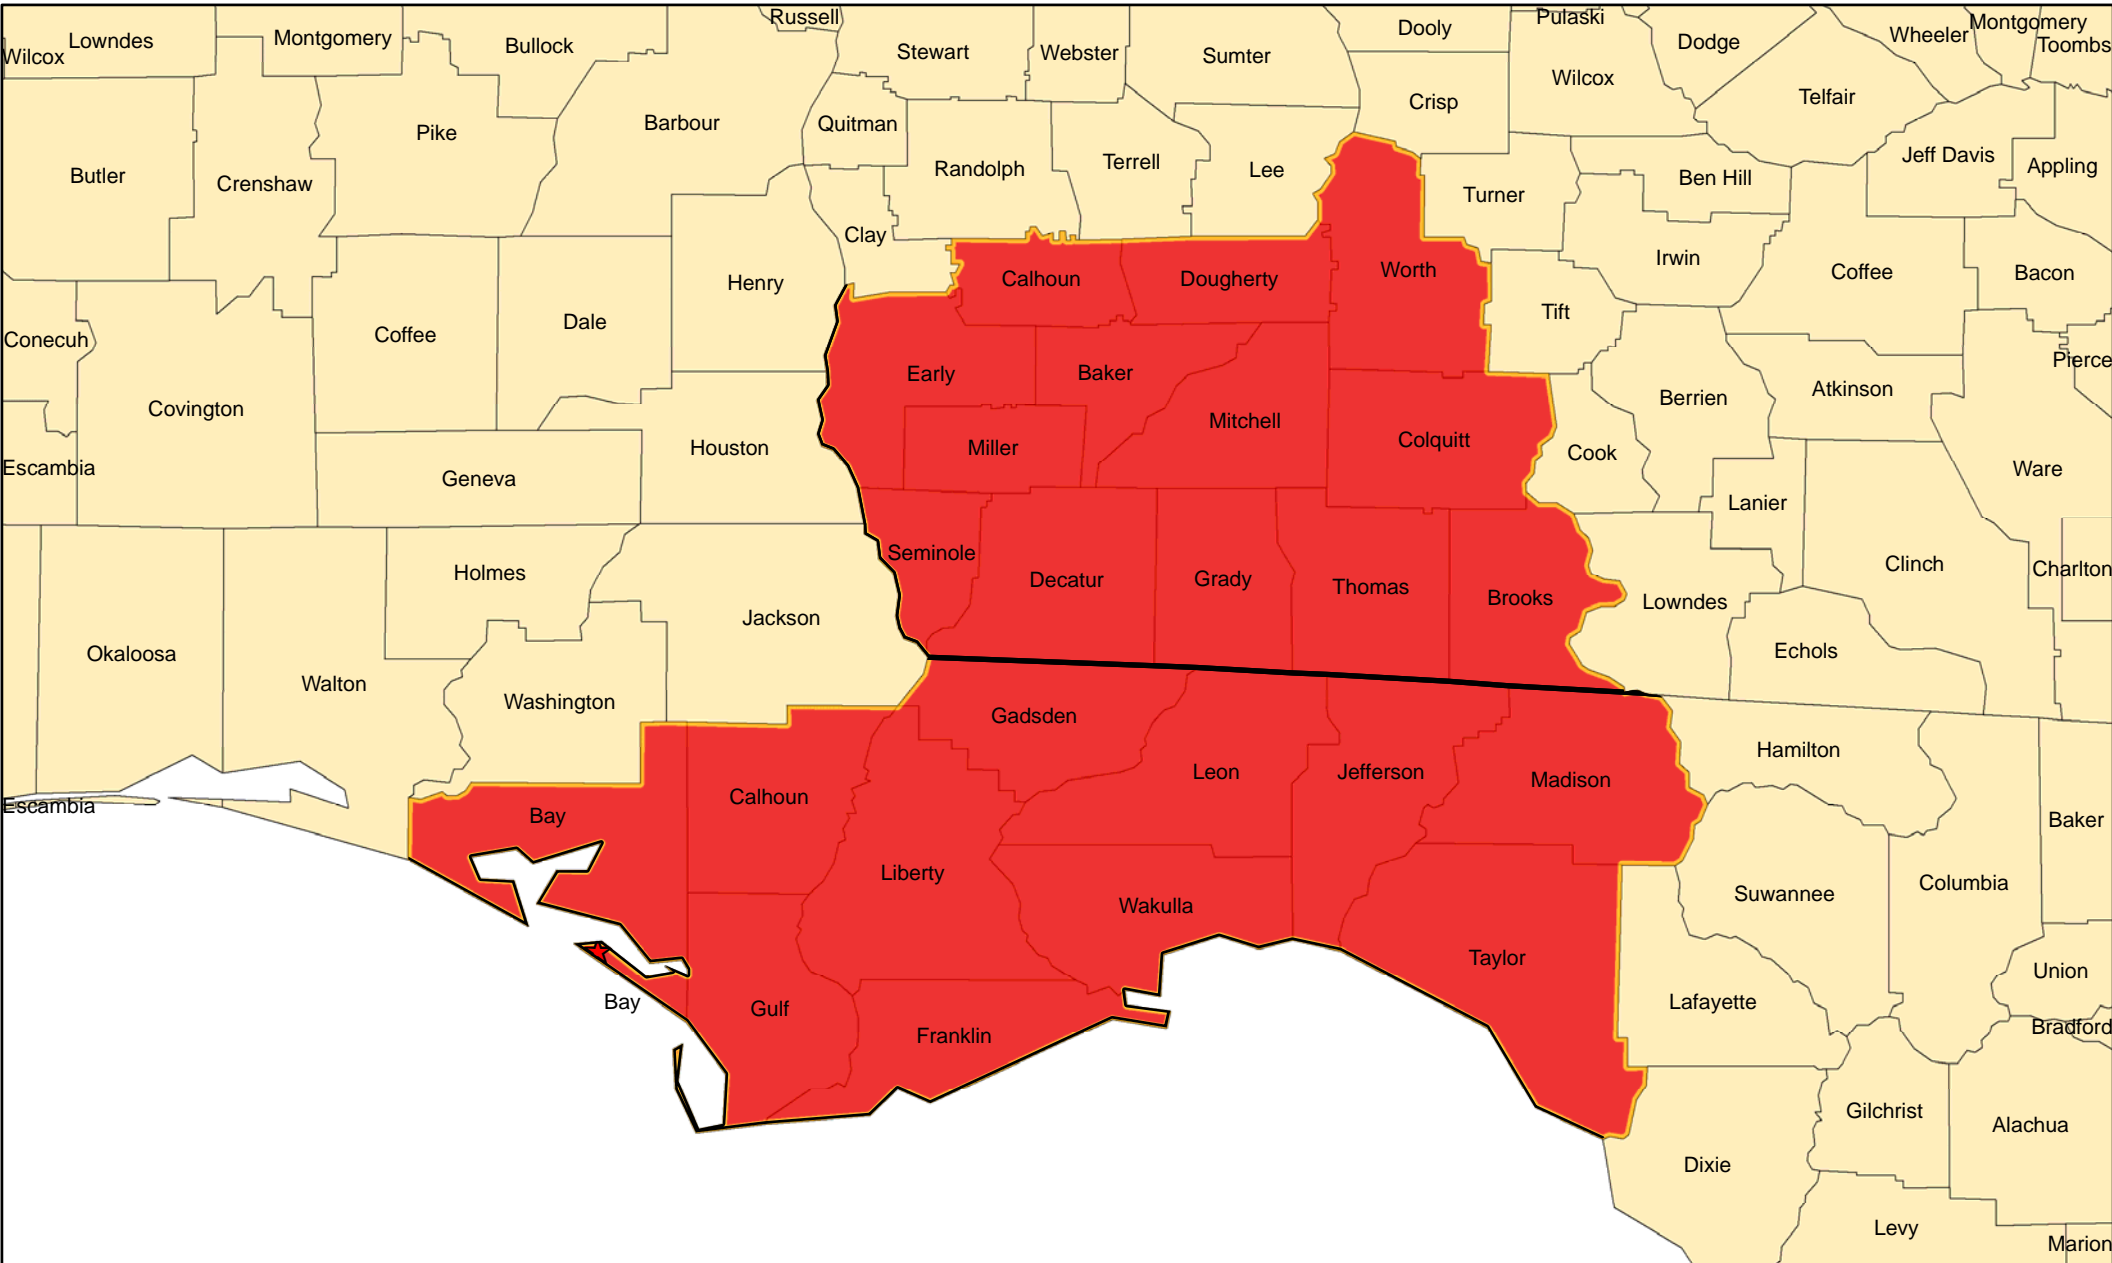

Honor Guard Area of Responsibility

Tyndall Air Force Base
574.5 Square Miles

Legend

- + National Cemeteries
- ★ Active Air Force Bases
- ★ DoD Joint Bases
- ★ Reserve/Guard Bases
- + State Veteran Memorials/ Cemeteries