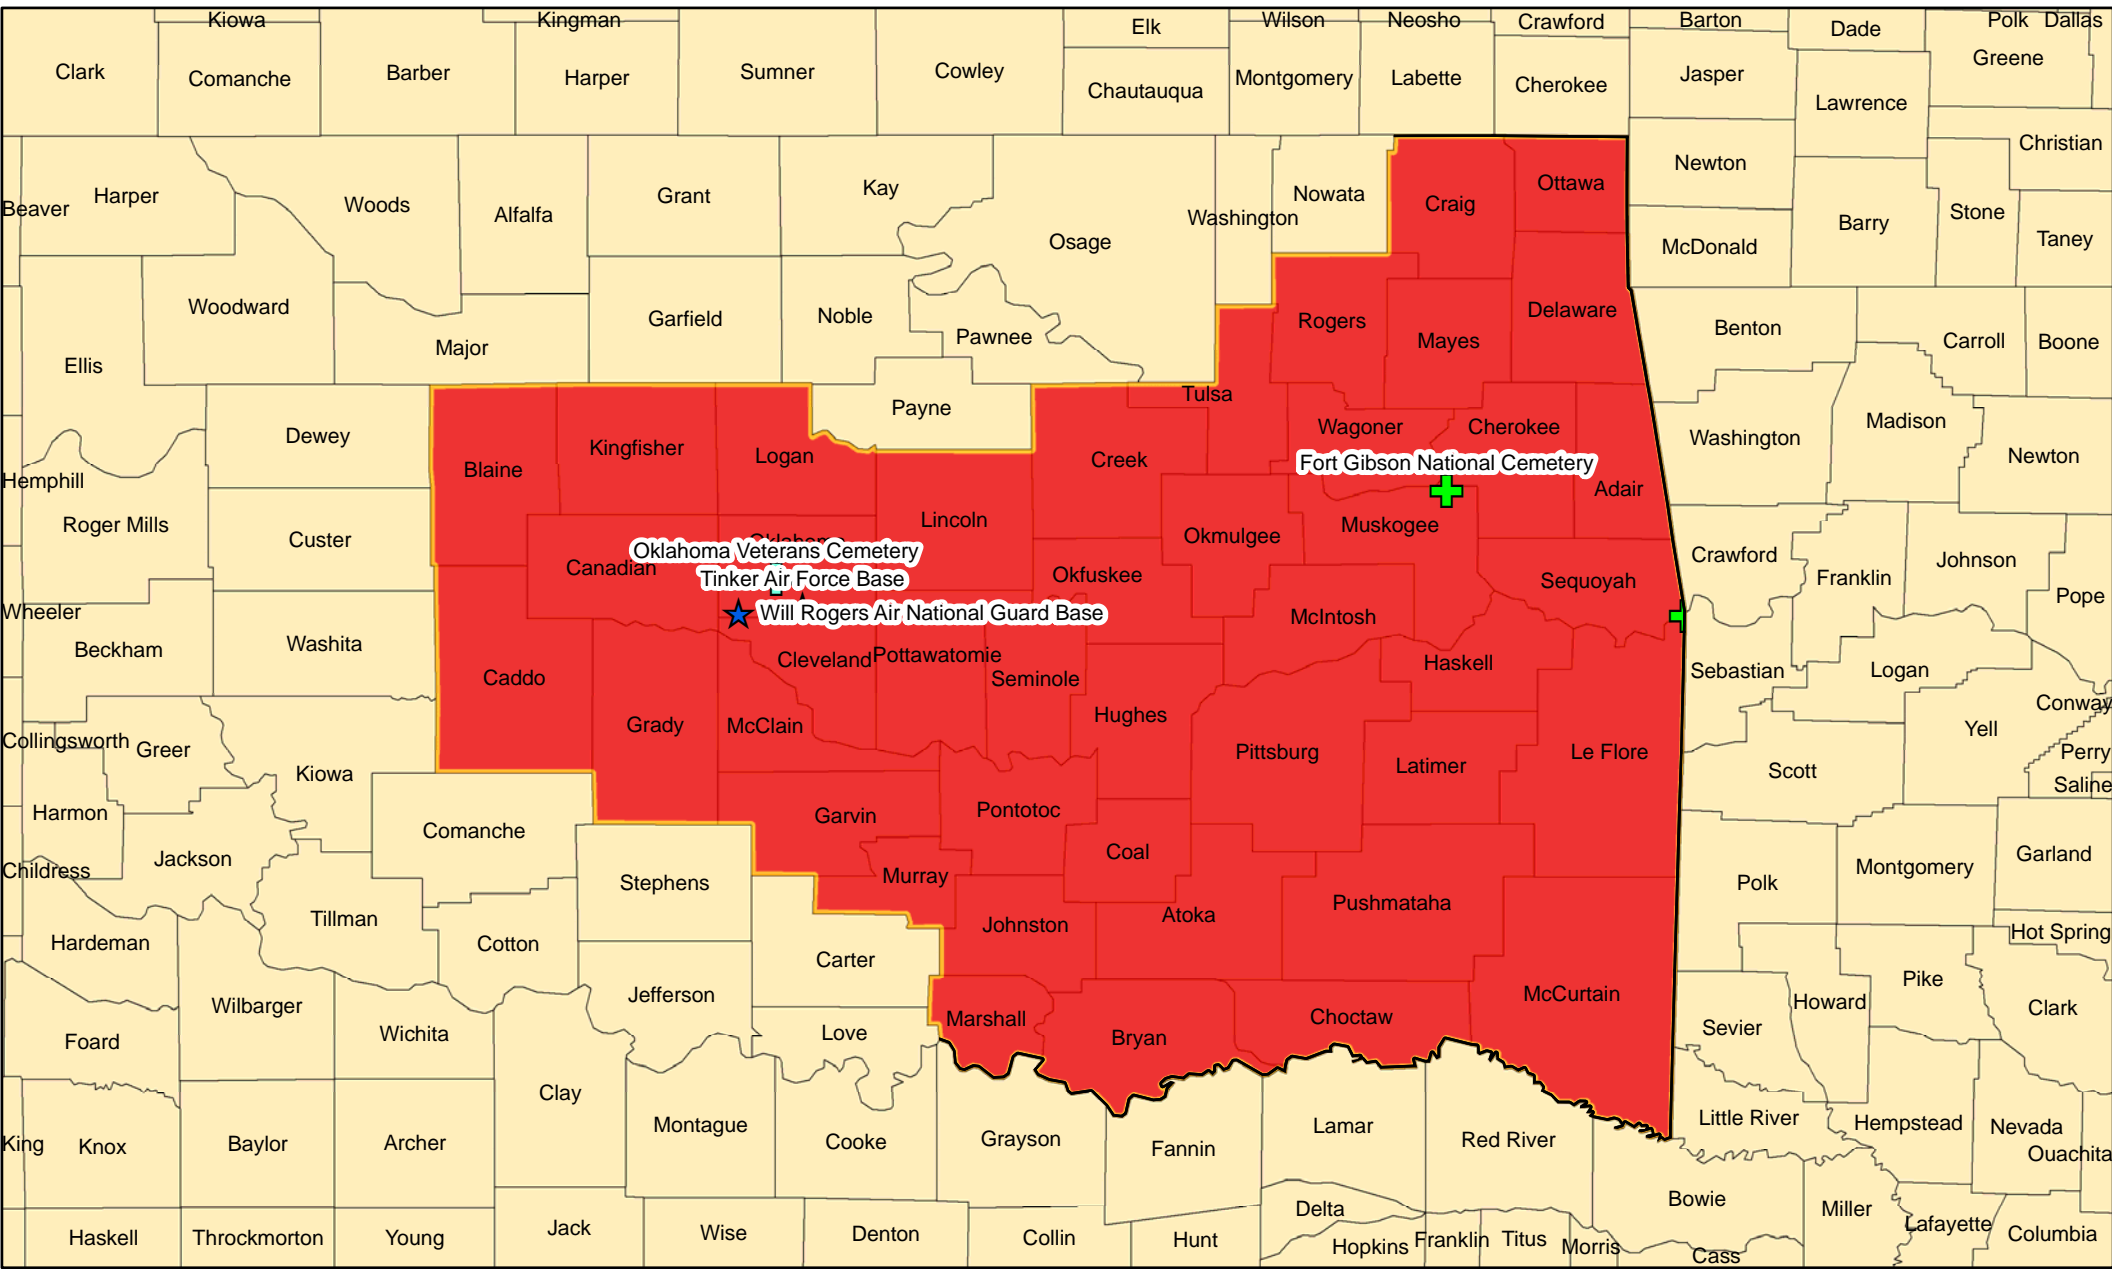

Honor Guard Area of Responsibility

Tinker Air Force Base
762.7 Square Miles

Legend

- National Cemeteries
- Active Air Force Bases
- DoD Joint Bases
- Reserve/Guard Bases
- State Veteran Memorials/ Cemeteries