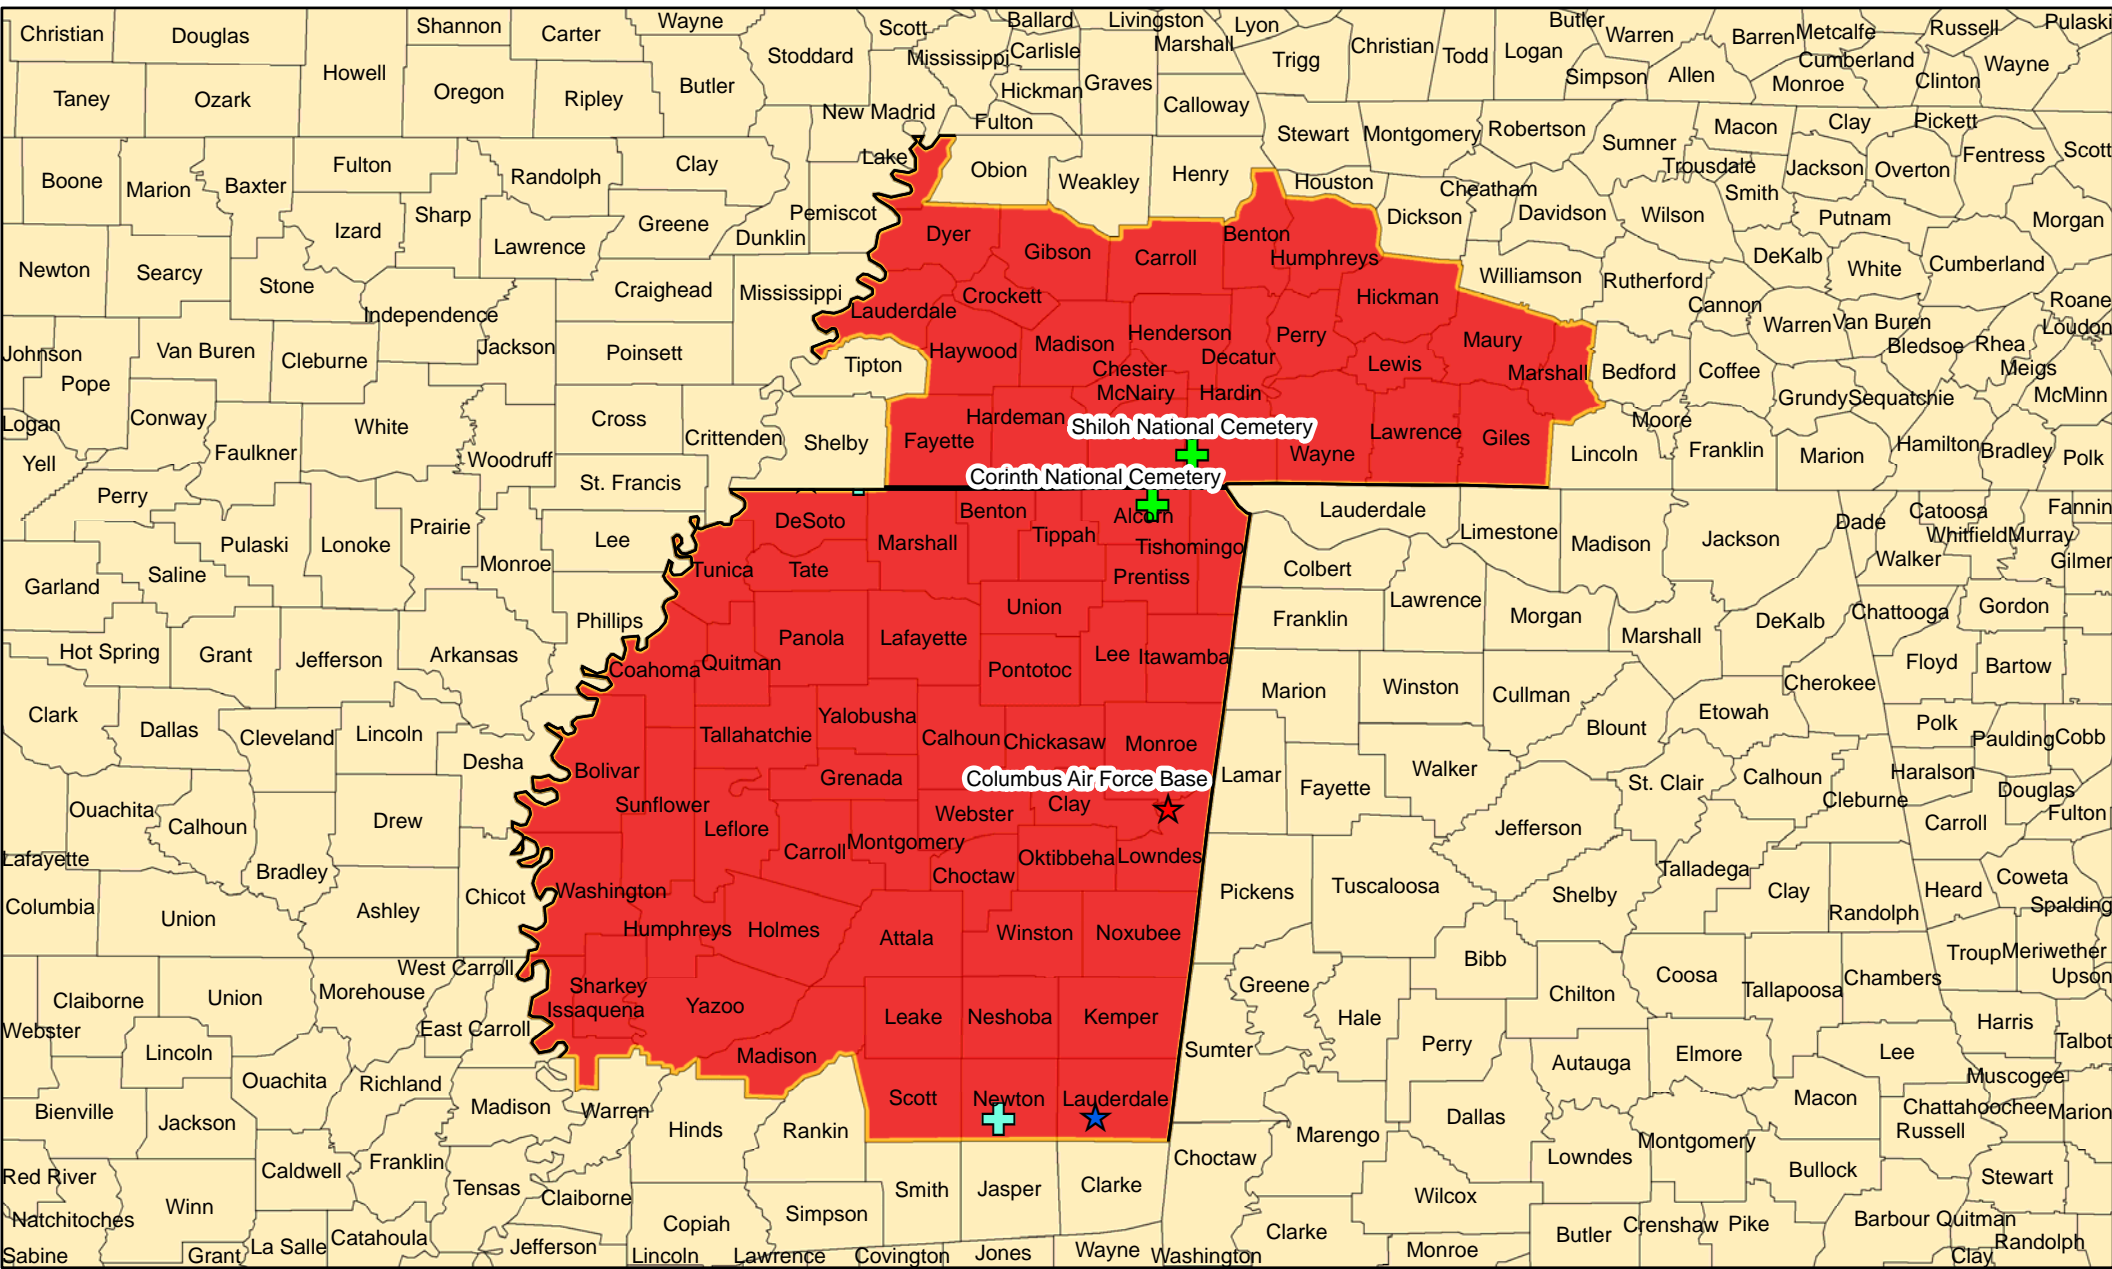

Little Rock Air Force Base

641.4 Square Miles

Legend

- + National Cemeteries
- ★ Active Air Force Bases
- ★ DoD Joint Bases
- ★ Reserve/Guard Bases
- + State Veteran Memorials/ Cemeteries

Honor Guard Area of Responsibility