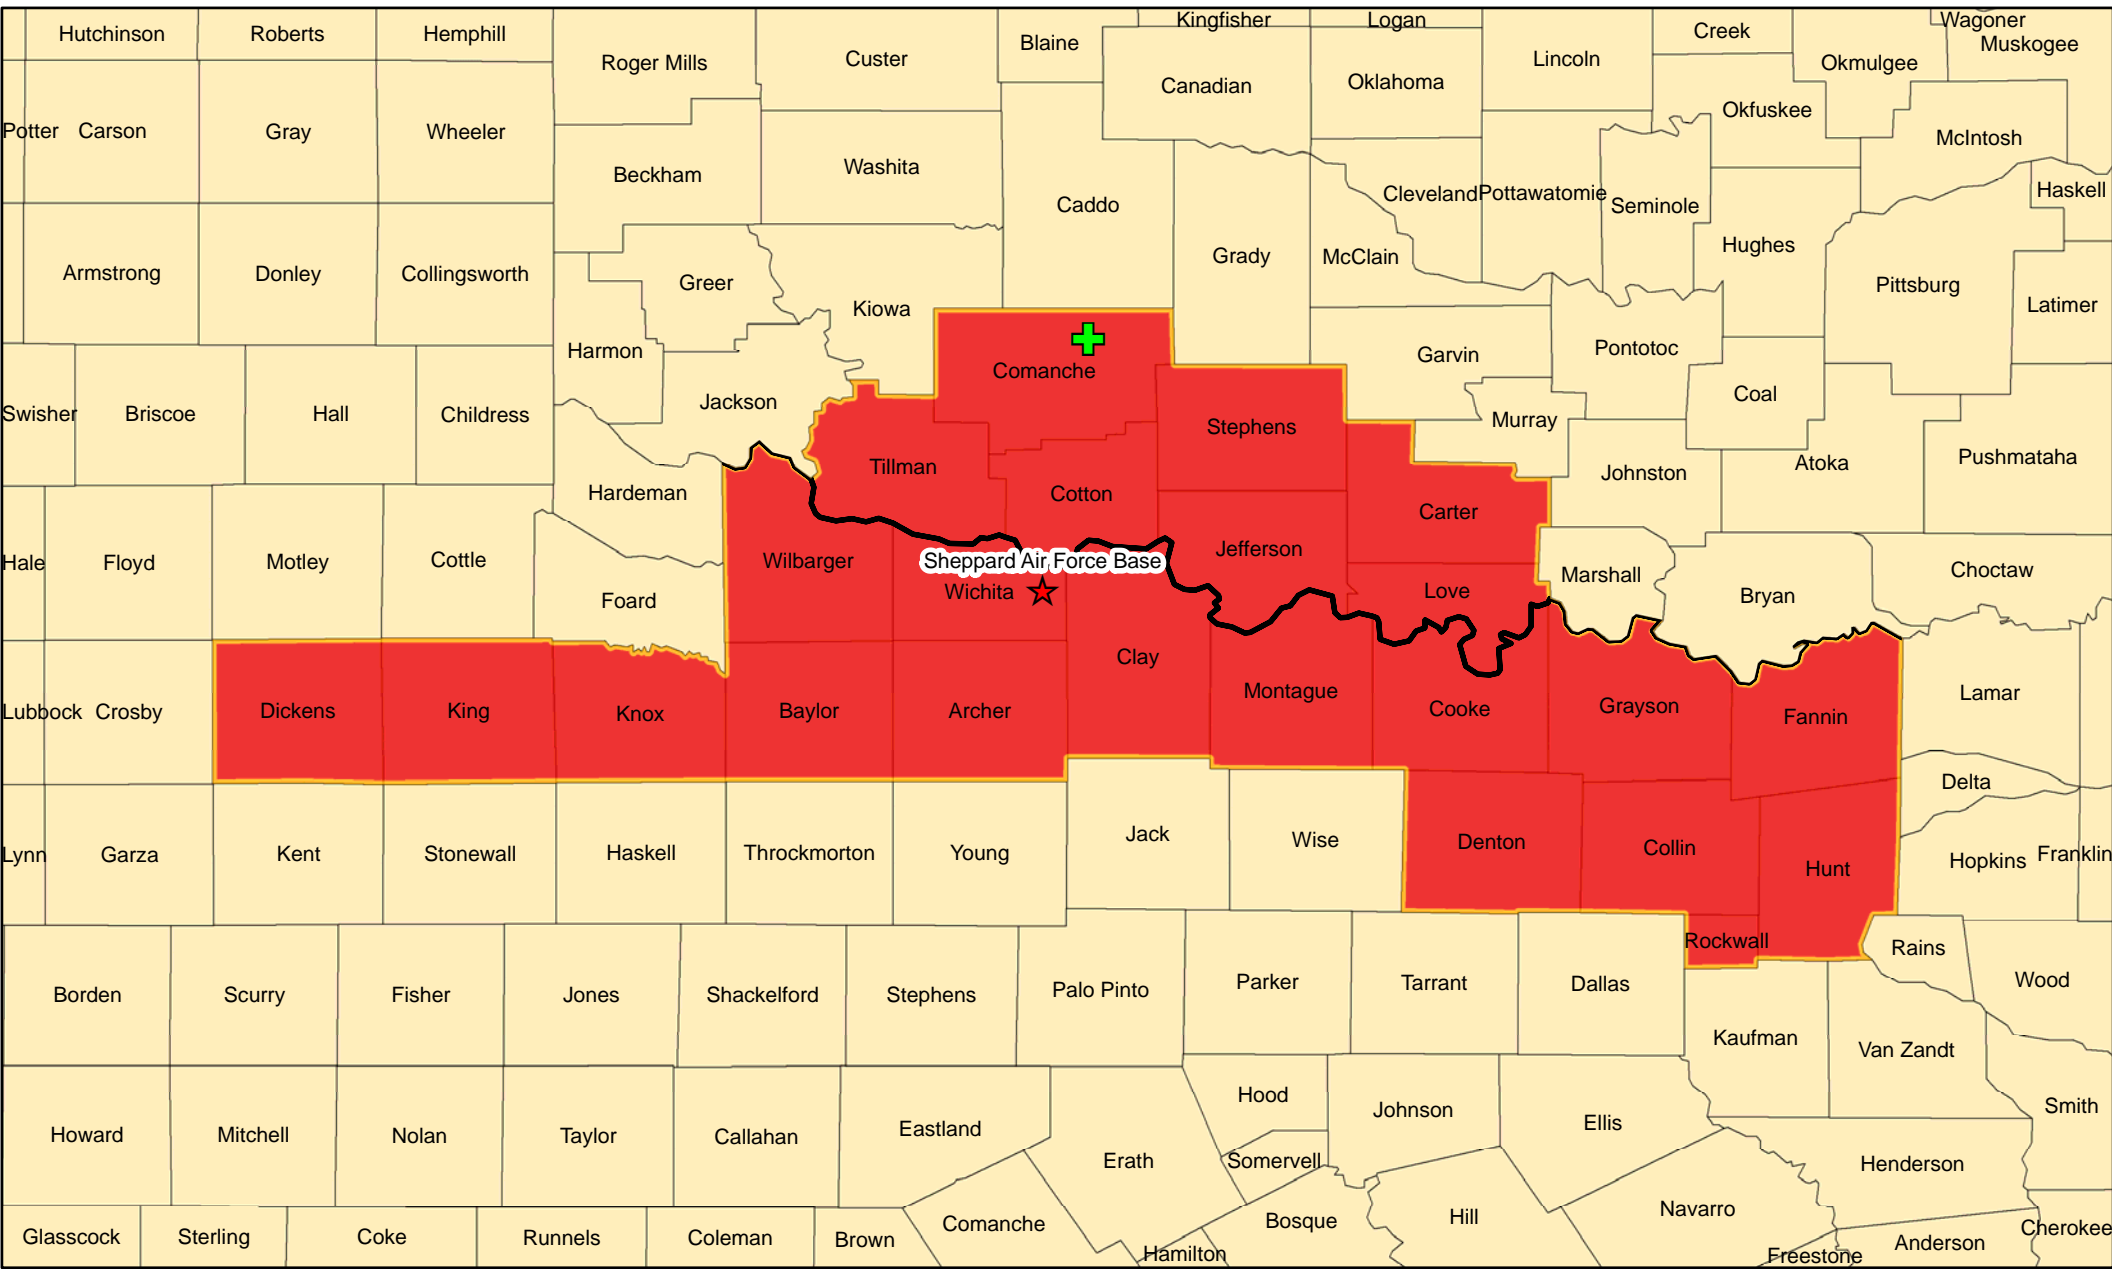

Honor Guard Area of Responsibility

Sheppard Air Force Base
1083.8 Square Miles

Legend

- National Cemeteries
- Active Air Force Bases
- DoD Joint Bases
- Reserve/Guard Bases
- State Veteran Memorials/ Cemeteries