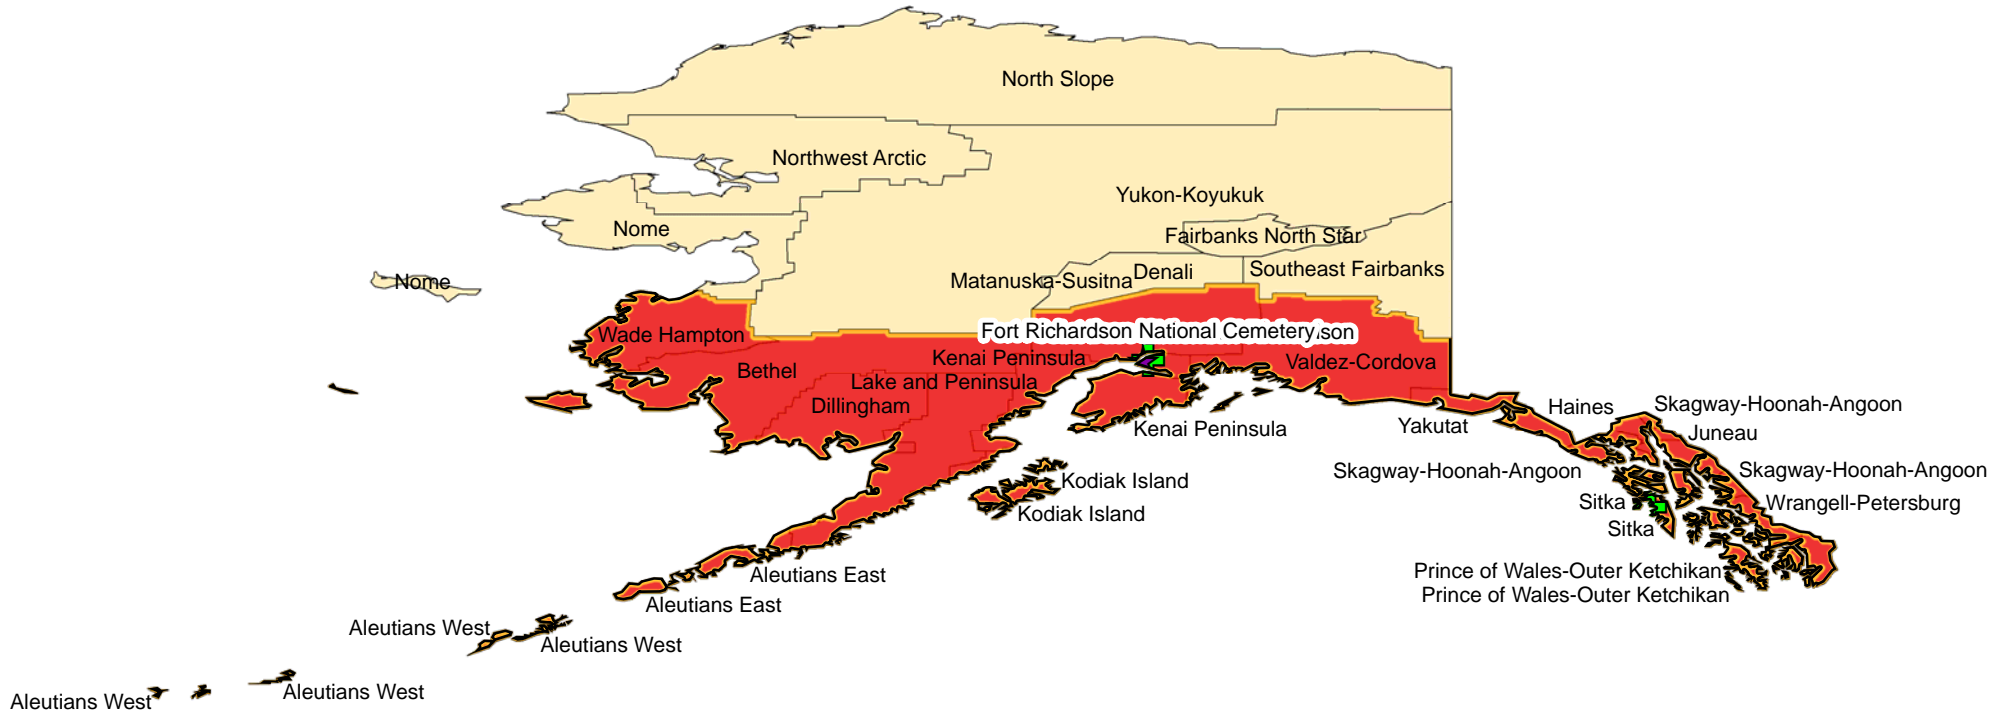

Honor Guard Area of Responsibility

Joint Base Elmendorf-Richardson

543.2 Square Miles

Legend

- + National Cemeteries
- ★ DoD Joint Bases
- ★ Active Air Force Bases
- ★ Reserve/Guard Bases
- + State Veteran Memorials/ Cemeteries