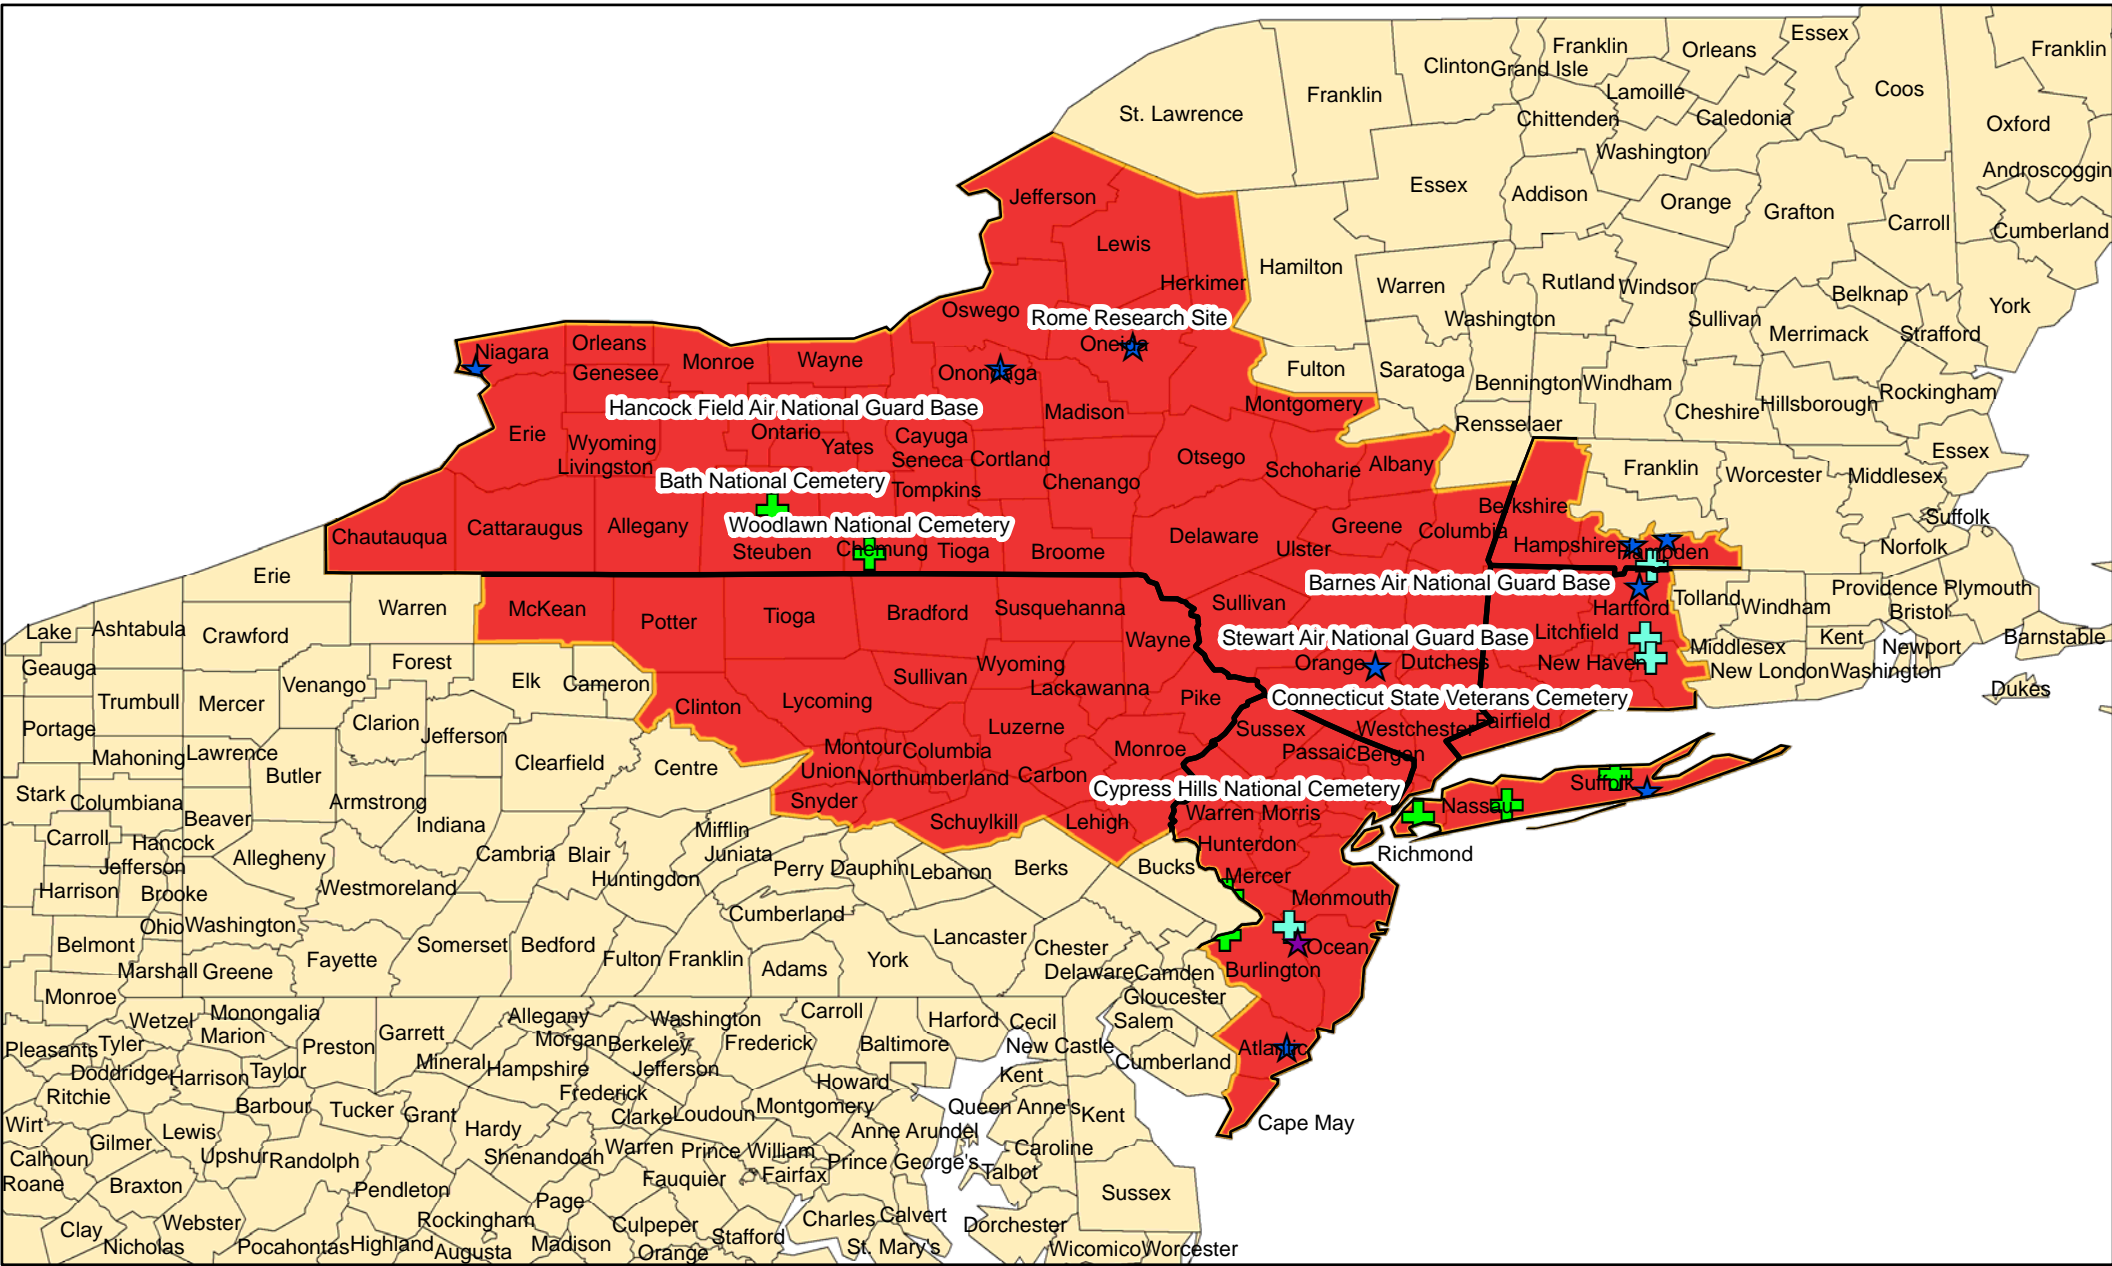

Honor Guard Area of Responsibility

McGuire Air Force Base
410.3 Square Miles

Legend

- + National Cemeteries
- ★ Active Air Force Bases
- ★ DoD Joint Bases
- ★ Reserve/Guard Bases
- + State Veteran Memorials/ Cemeteries