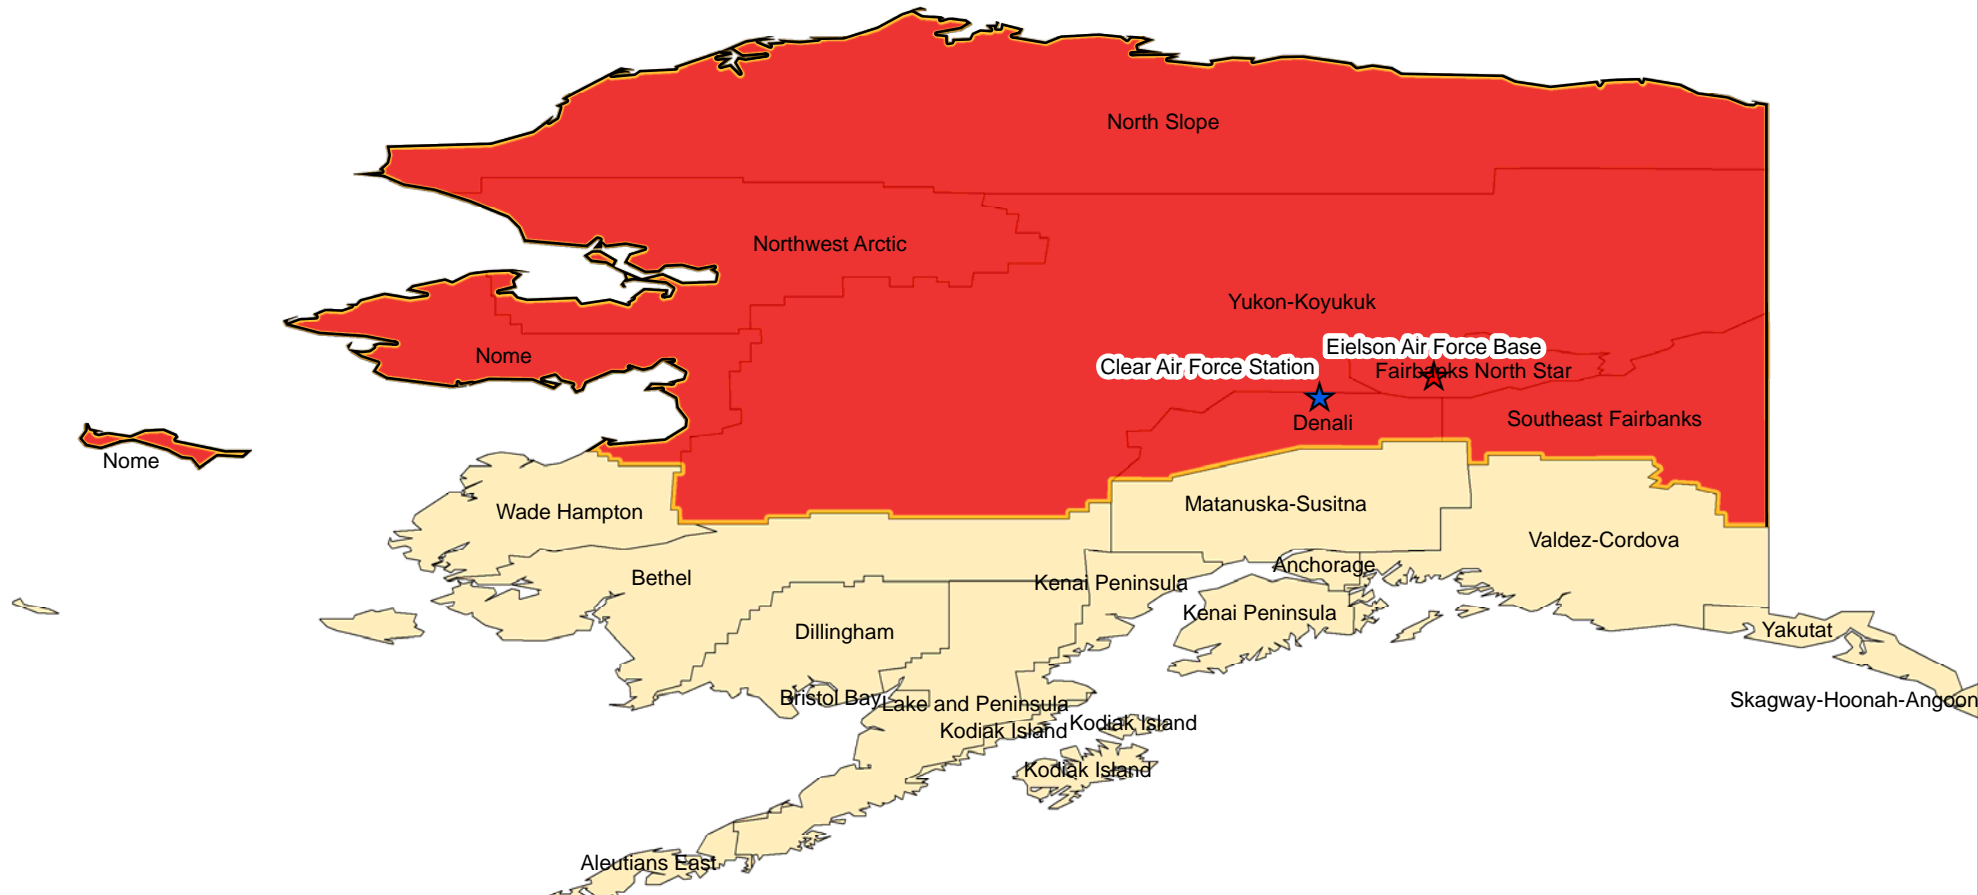

Honor Guard Area of Responsibility

Eielson Air Force Base

88601.9 Square Miles

Legend

- National Cemeteries
- Active Air Force Bases
- DoD Joint Bases
- Reserve/Guard Bases
- State Veteran Memorials/ Cemeteries