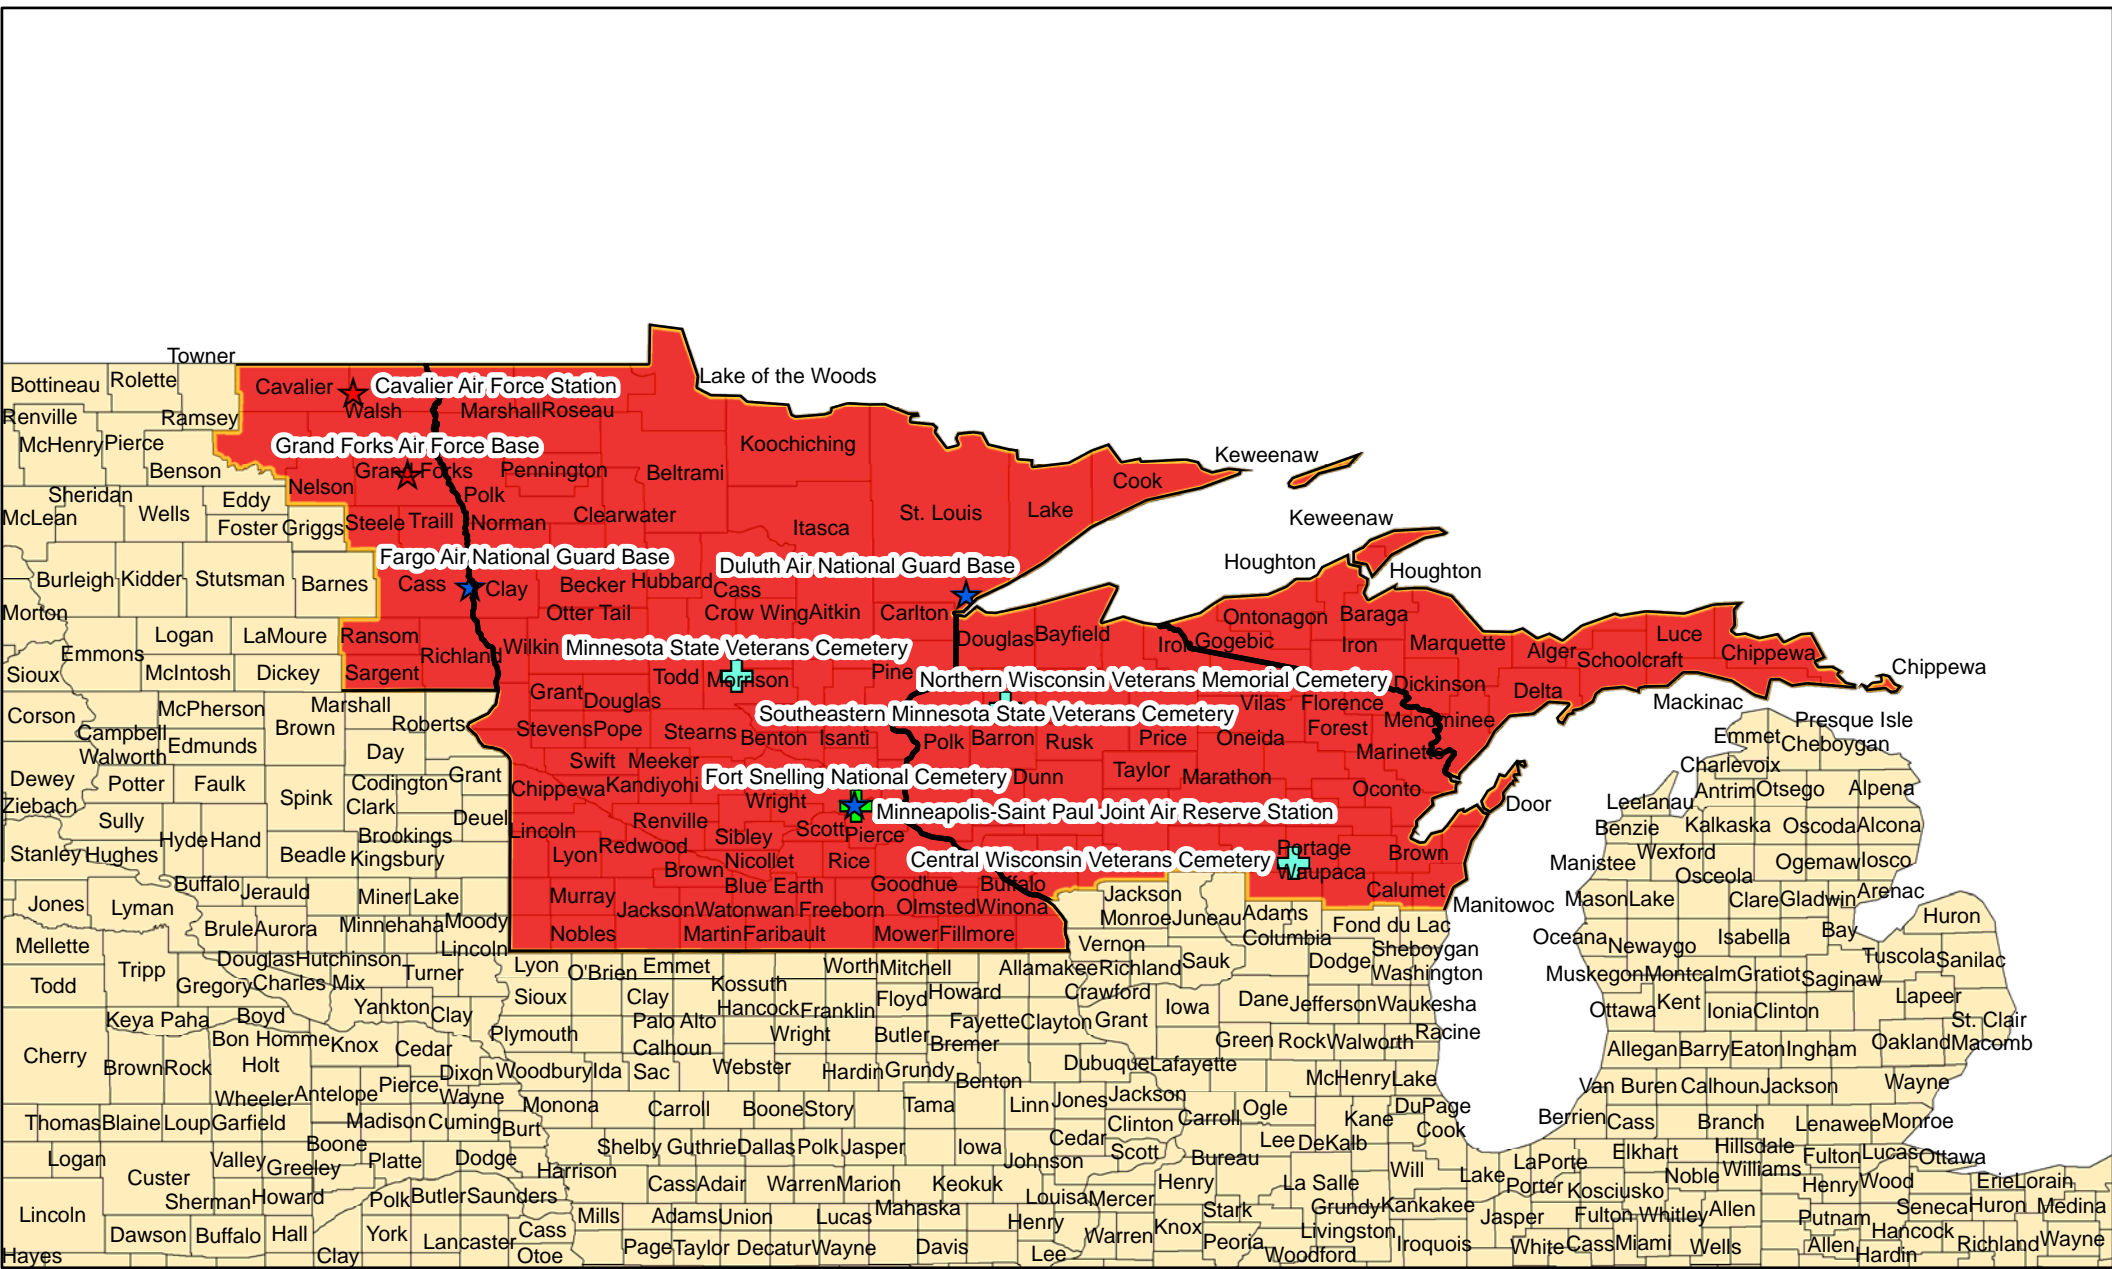

Honor Guard Area of Responsibility

Grand Forks Air Force Base
862.5 Square Miles

Legend

- + National Cemeteries
- ★ DoD Joint Bases
- ★ Active Air Force Bases
- ★ Reserve/Guard Bases
- + State Veteran Memorials/ Cemeteries