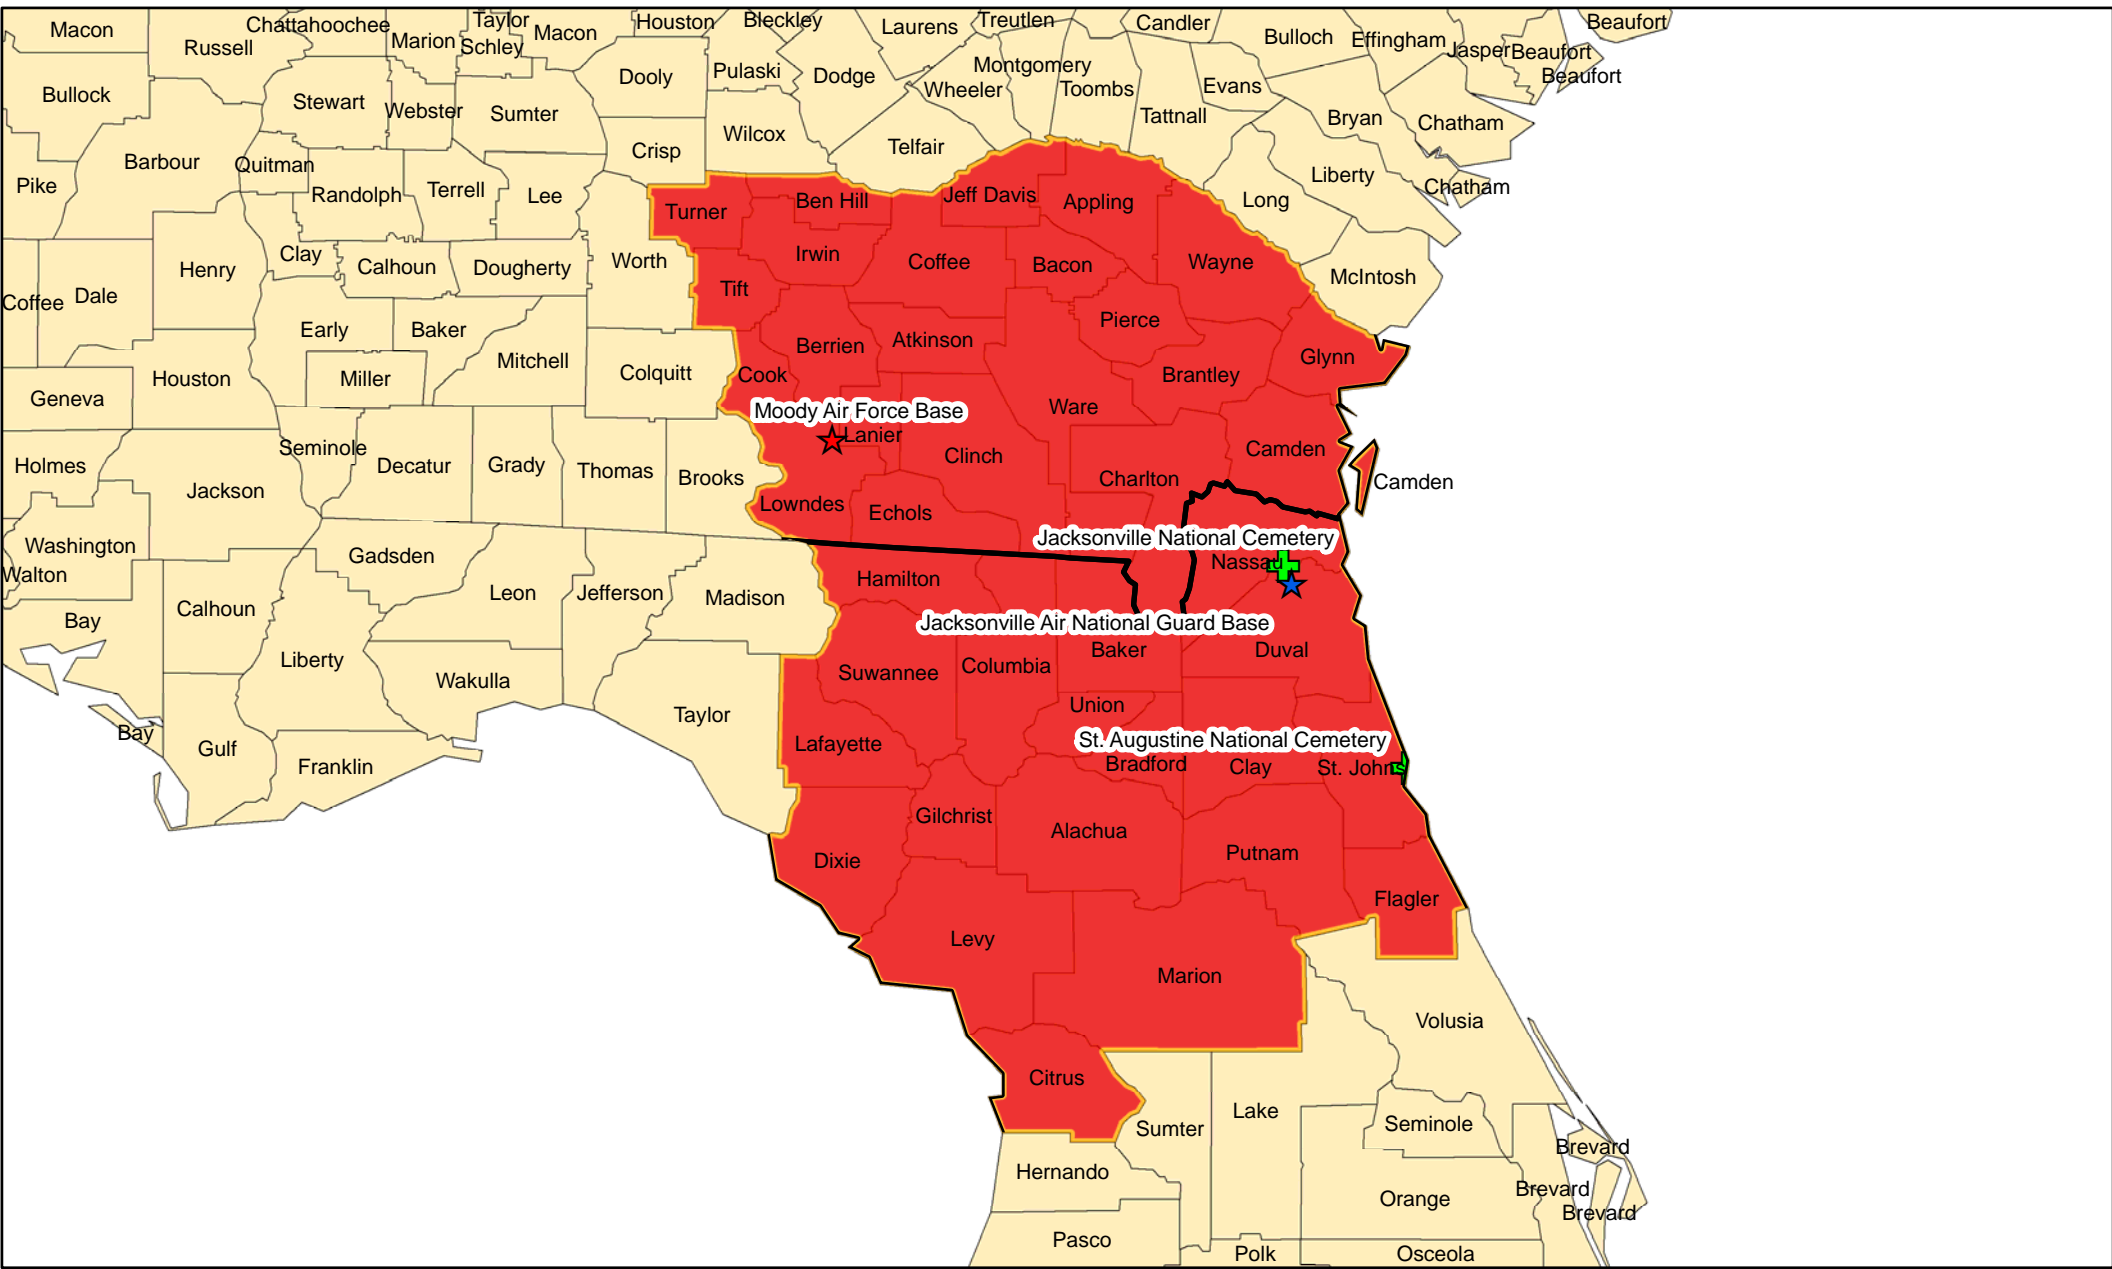

Honor Guard Area of Responsibility

Moody Air Force Base

362.8 Square Miles

Legend

- National Cemeteries
- Active Air Force Bases
- DoD Joint Bases
- Reserve/Guard Bases
- State Veteran Memorials/ Cemeteries