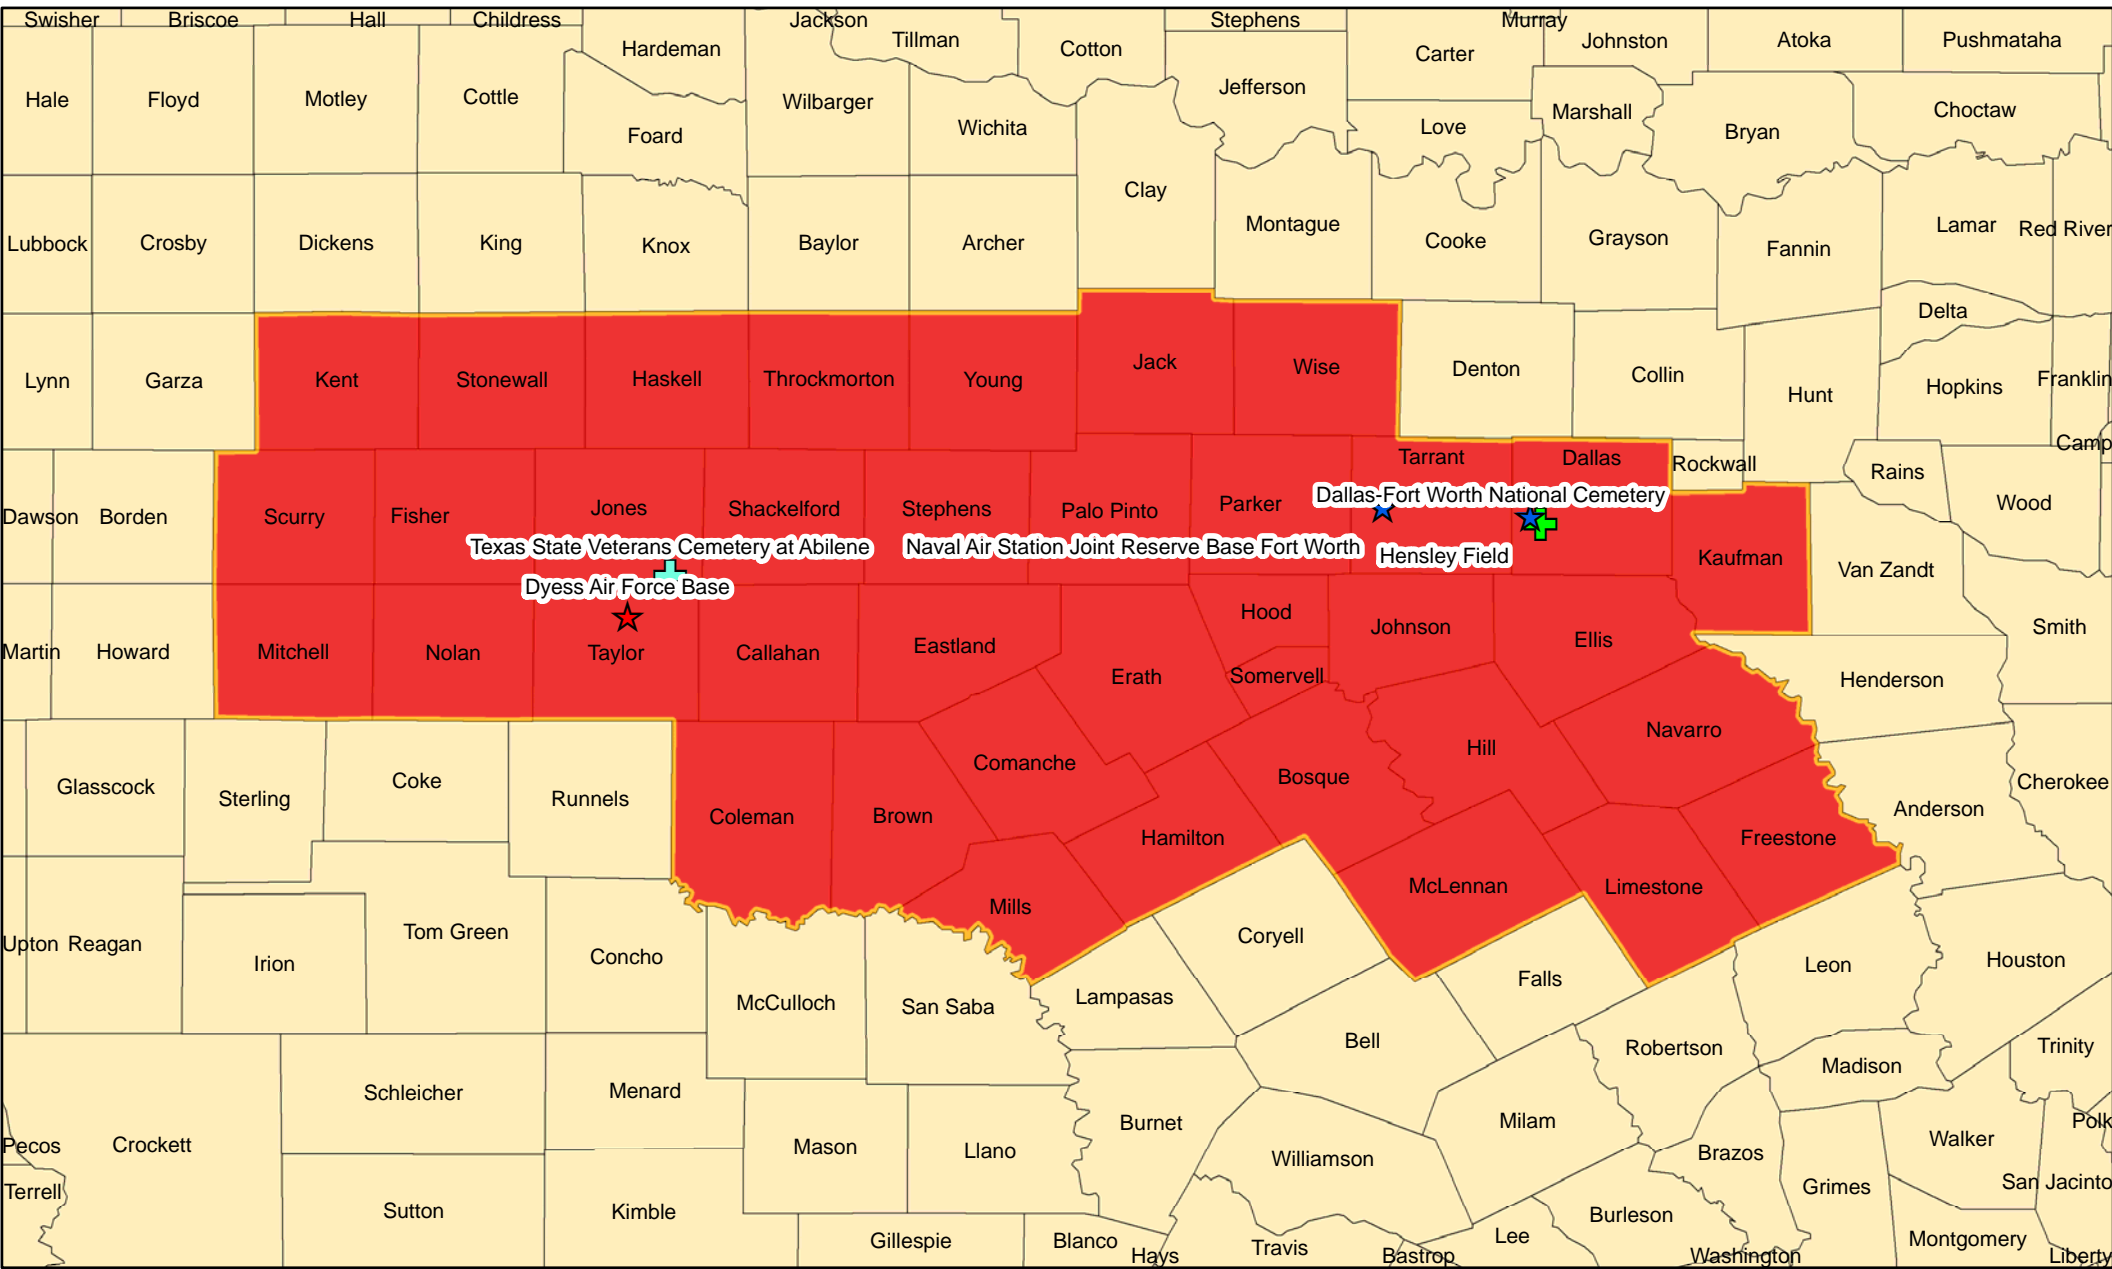

Honor Guard Area of Responsibility

Dyess Air Force Base
920.1 Square Miles

Legend

- National Cemeteries
- Active Air Force Bases
- DoD Joint Bases
- Reserve/Guard Bases
- State Veteran Memorials/ Cemeteries