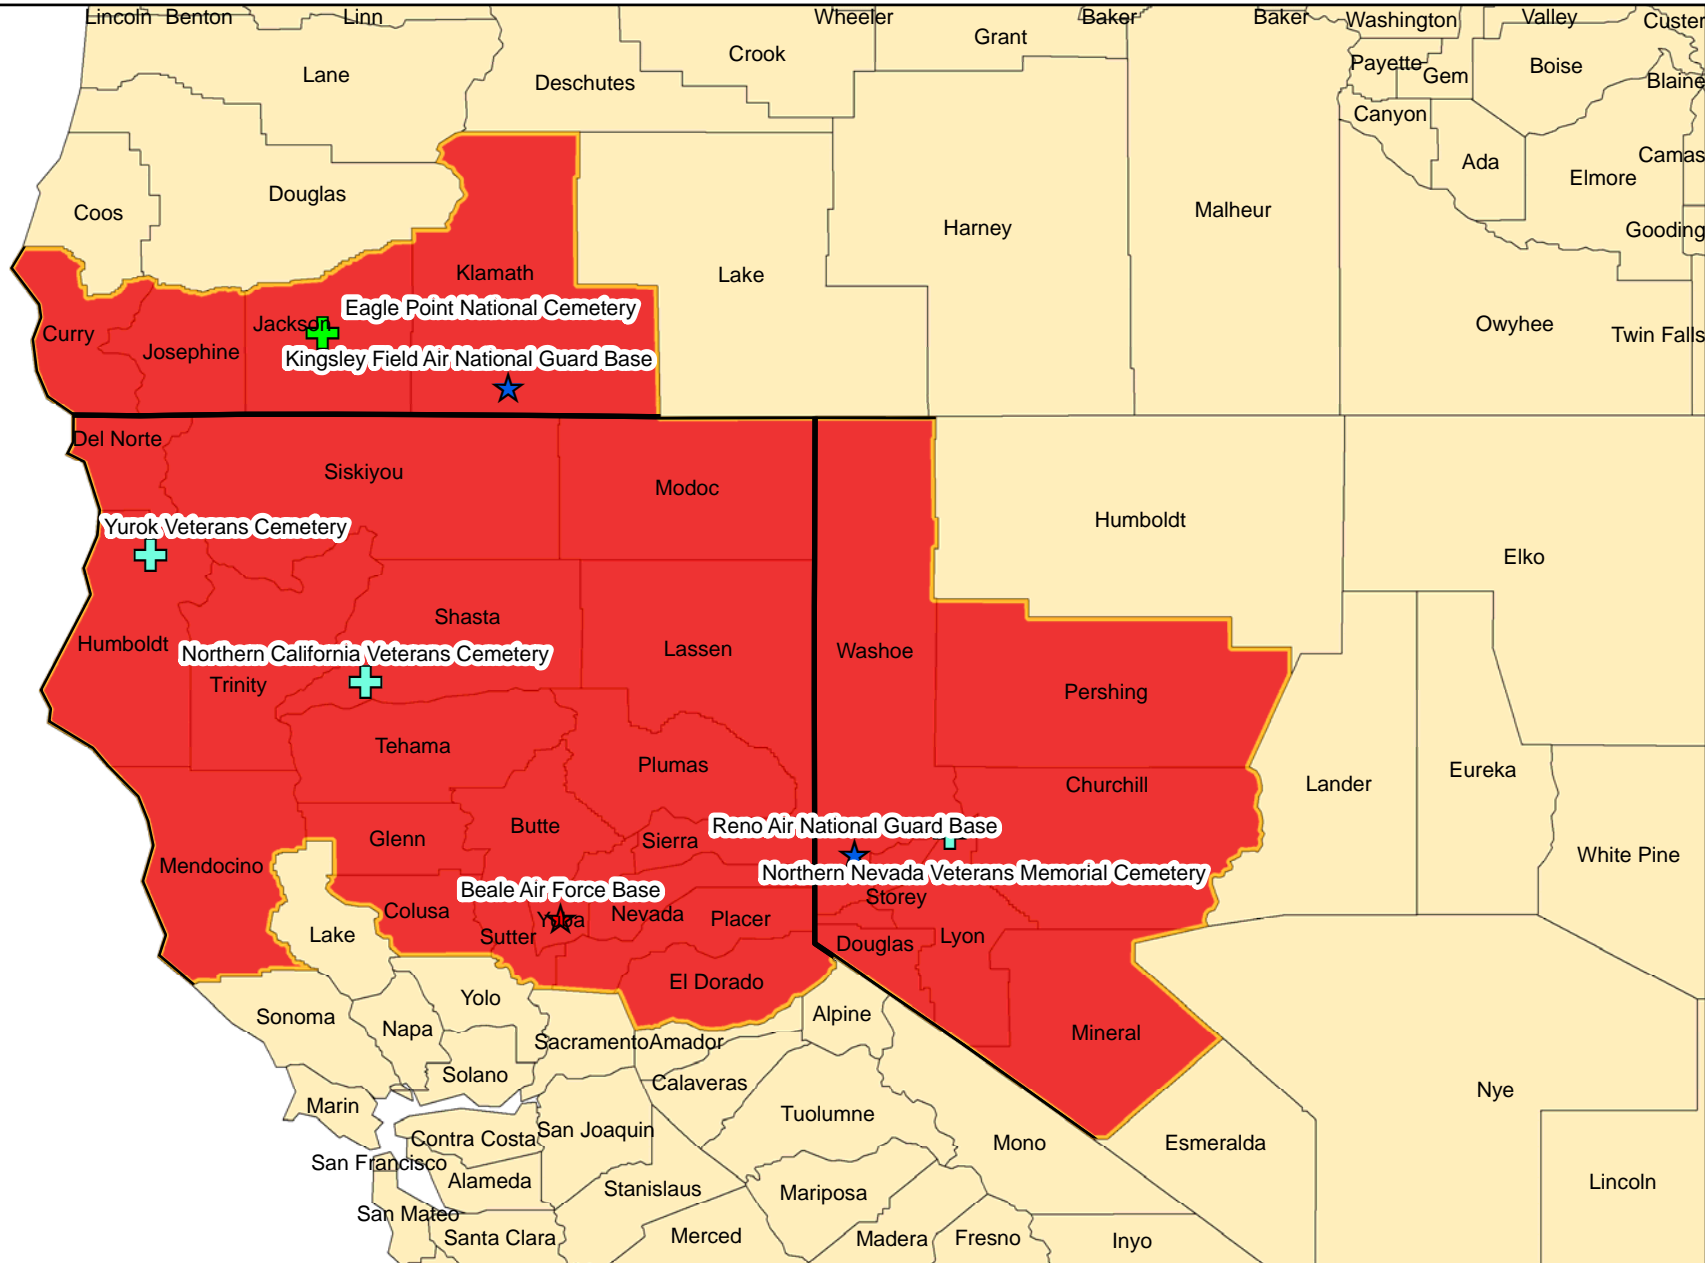

Honor Guard Area of Responsibility

Beale Air Force Base
6135.7 Square Miles

Legend

- + National Cemeteries
- ★ Active Air Force Bases
- ★ DoD Joint Bases
- ★ Reserve/Guard Bases
- + State Veteran Memorials/ Cemeteries