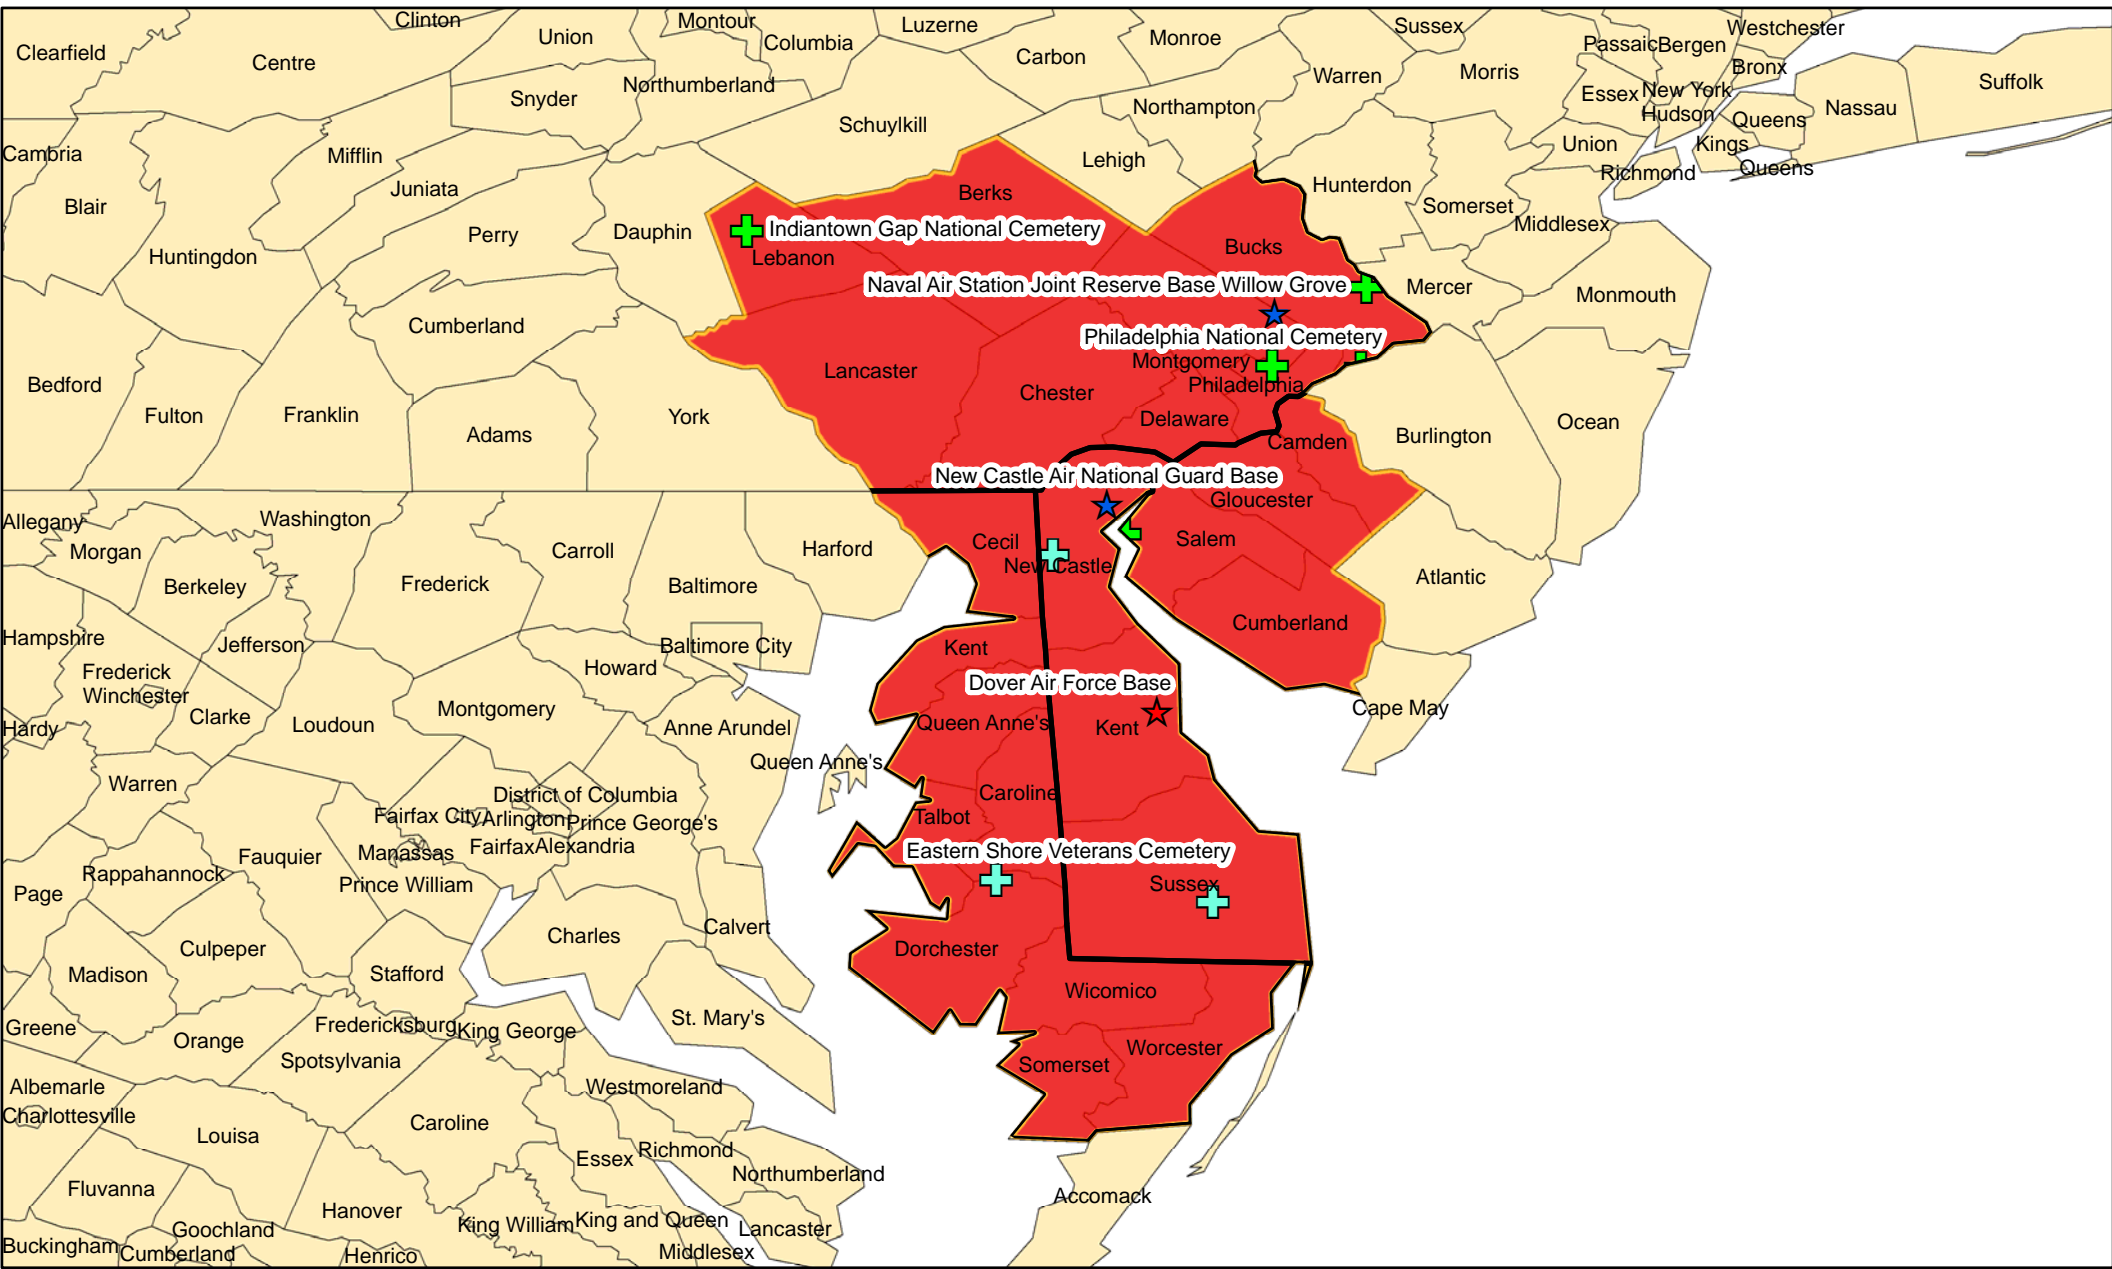

Buckley Air Force Base

1183.1 Square Miles

Legend

- National Cemeteries
- Active Air Force Bases
- DoD Joint Bases
- Reserve/Guard Bases
- State Veteran Memorials/ Cemeteries

Honor Guard Area of Responsibility