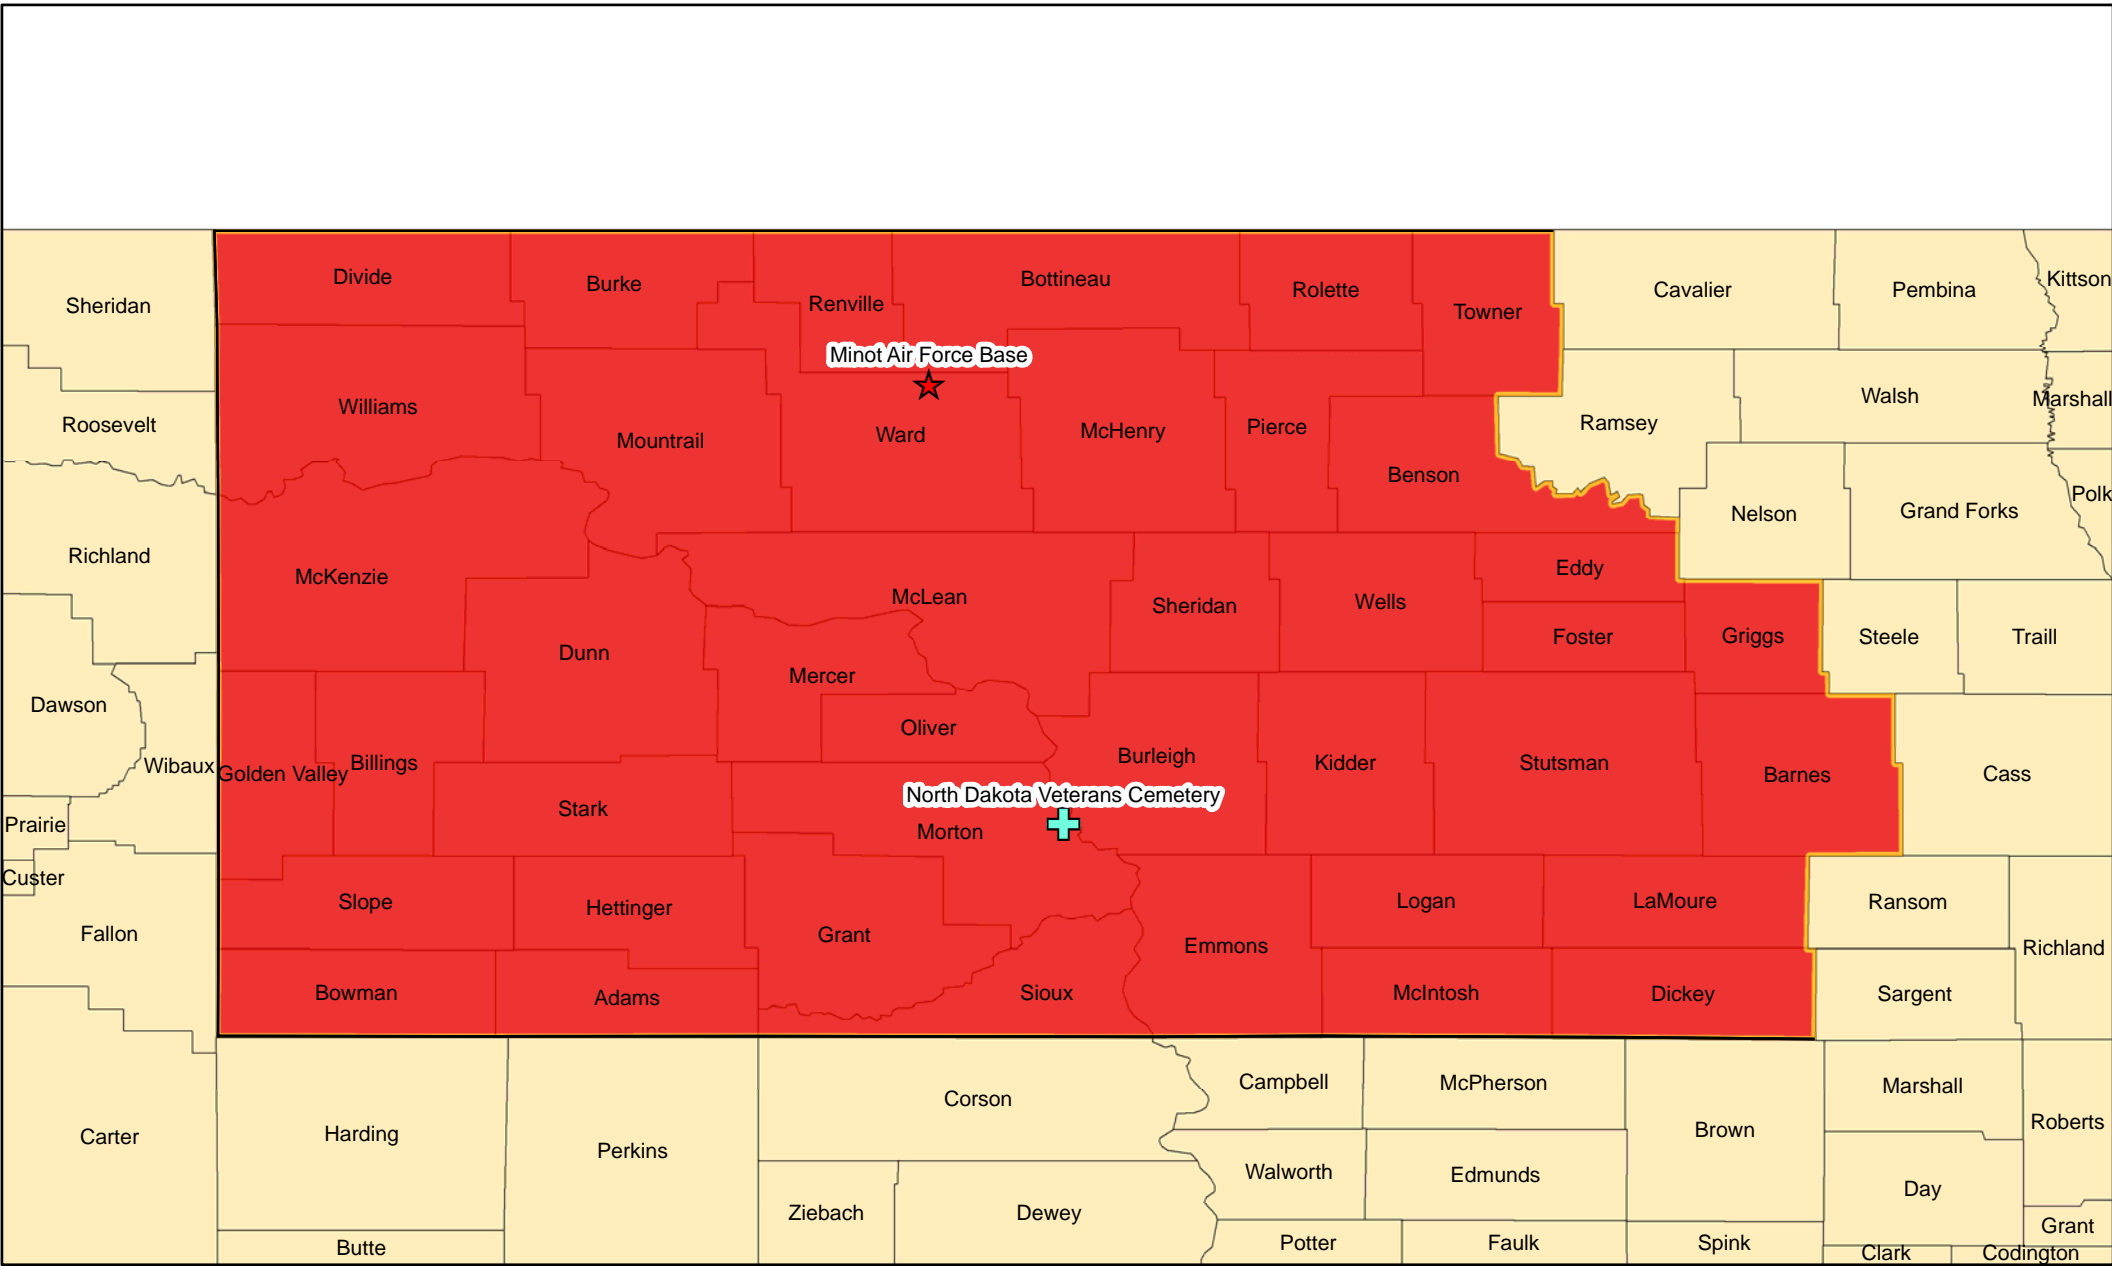

Honor Guard Area of Responsibility

Minot Air Force Base
1294.2 Square Miles

Legend

- National Cemeteries
- Active Air Force Bases
- DoD Joint Bases
- Reserve/Guard Bases
- State Veteran Memorials/ Cemeteries