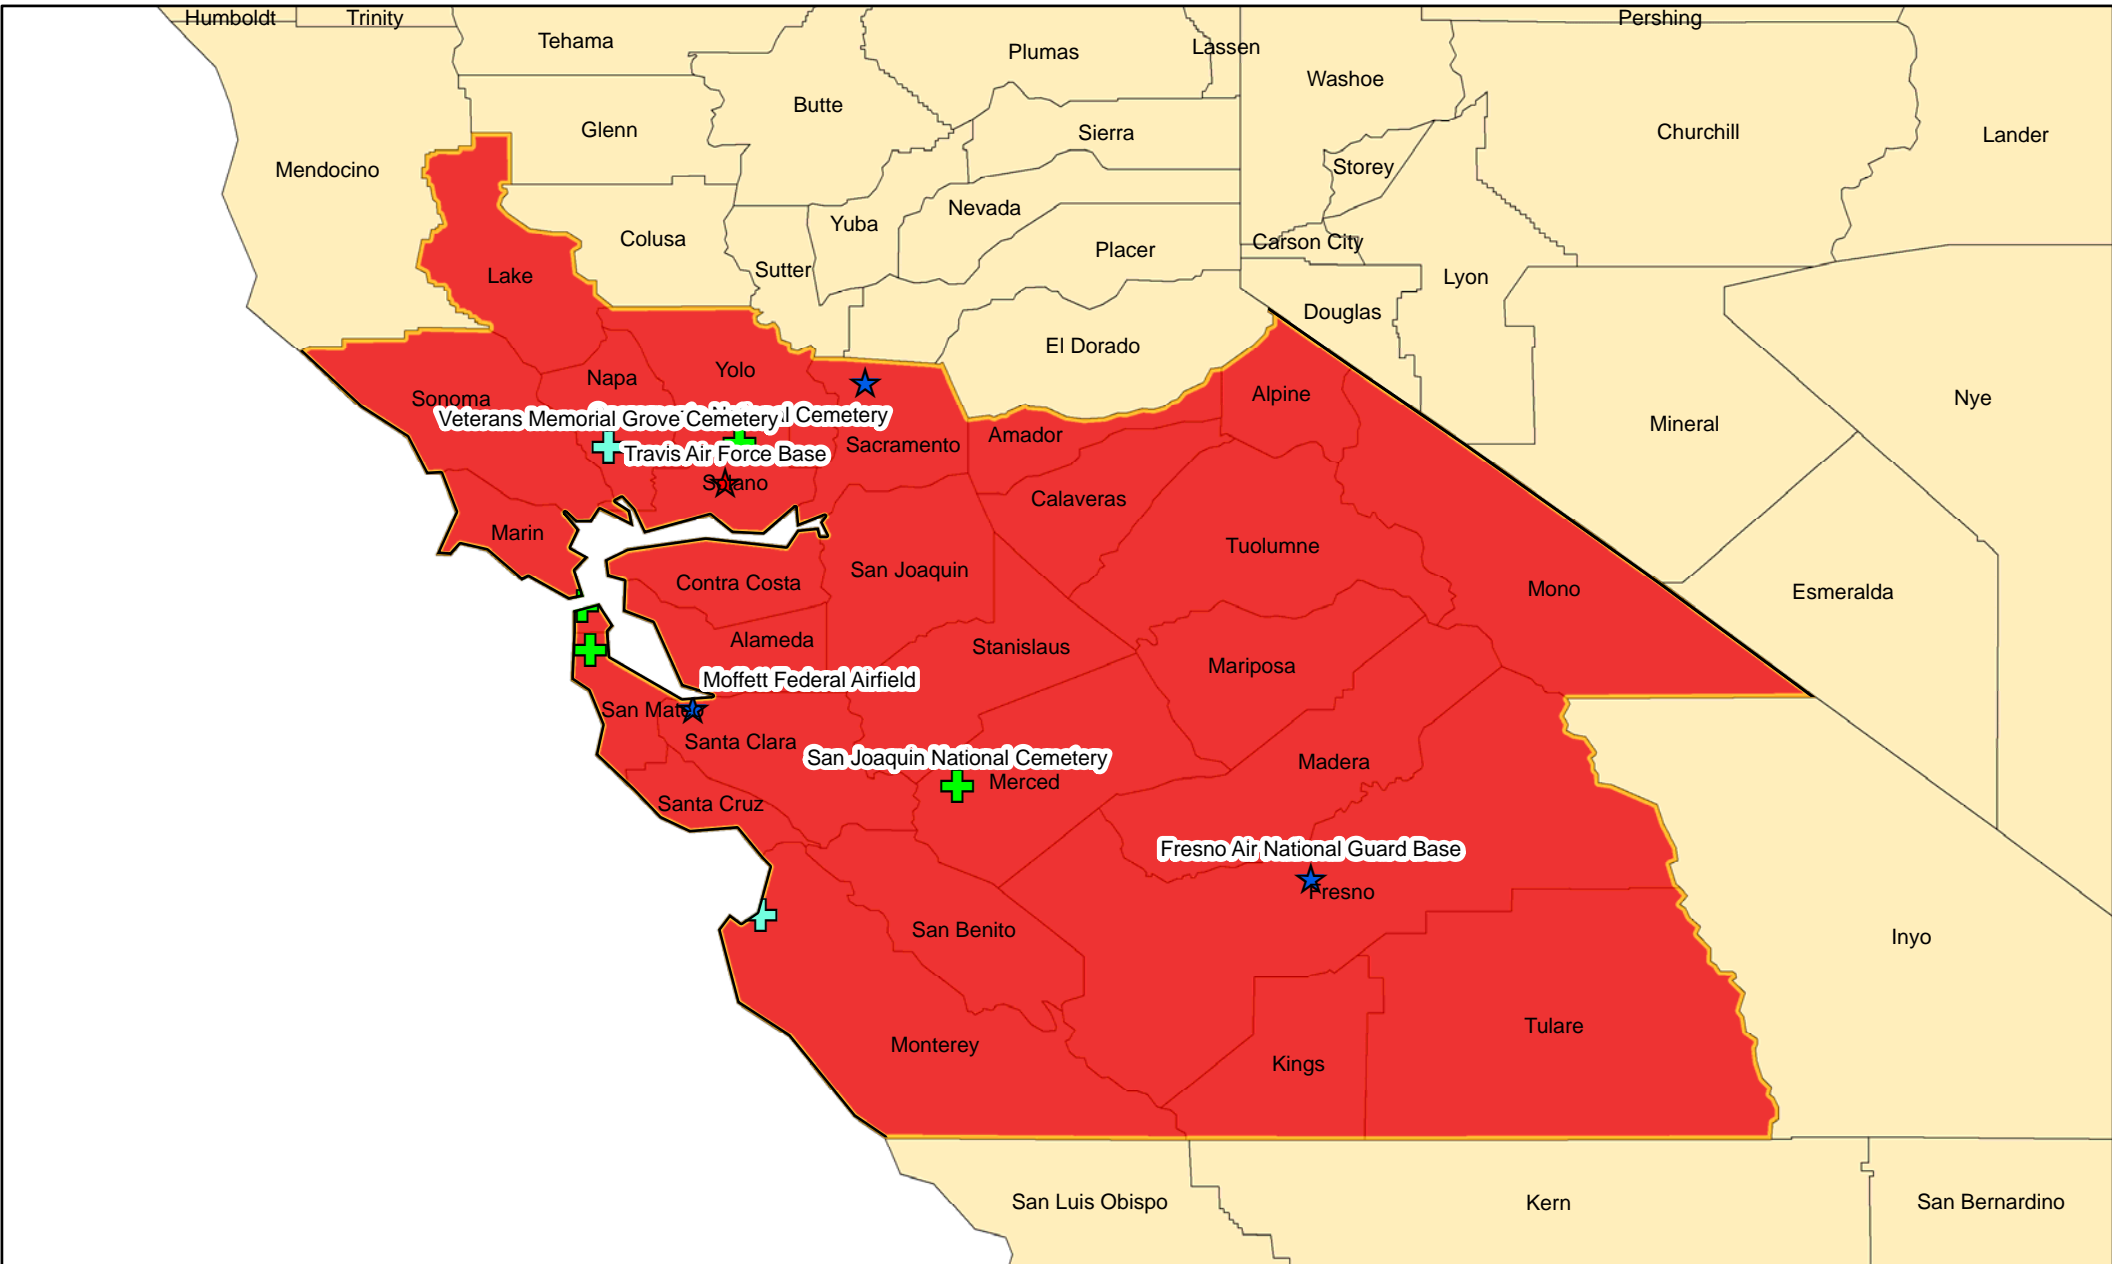

Hill Air Force Base

1484.6 Square Miles

Legend

- + National Cemeteries
- ★ Active Air Force Bases
- ★ DoD Joint Bases
- ★ Reserve/Guard Bases
- + State Veteran Memorials/ Cemeteries

Honor Guard Area of Responsibility