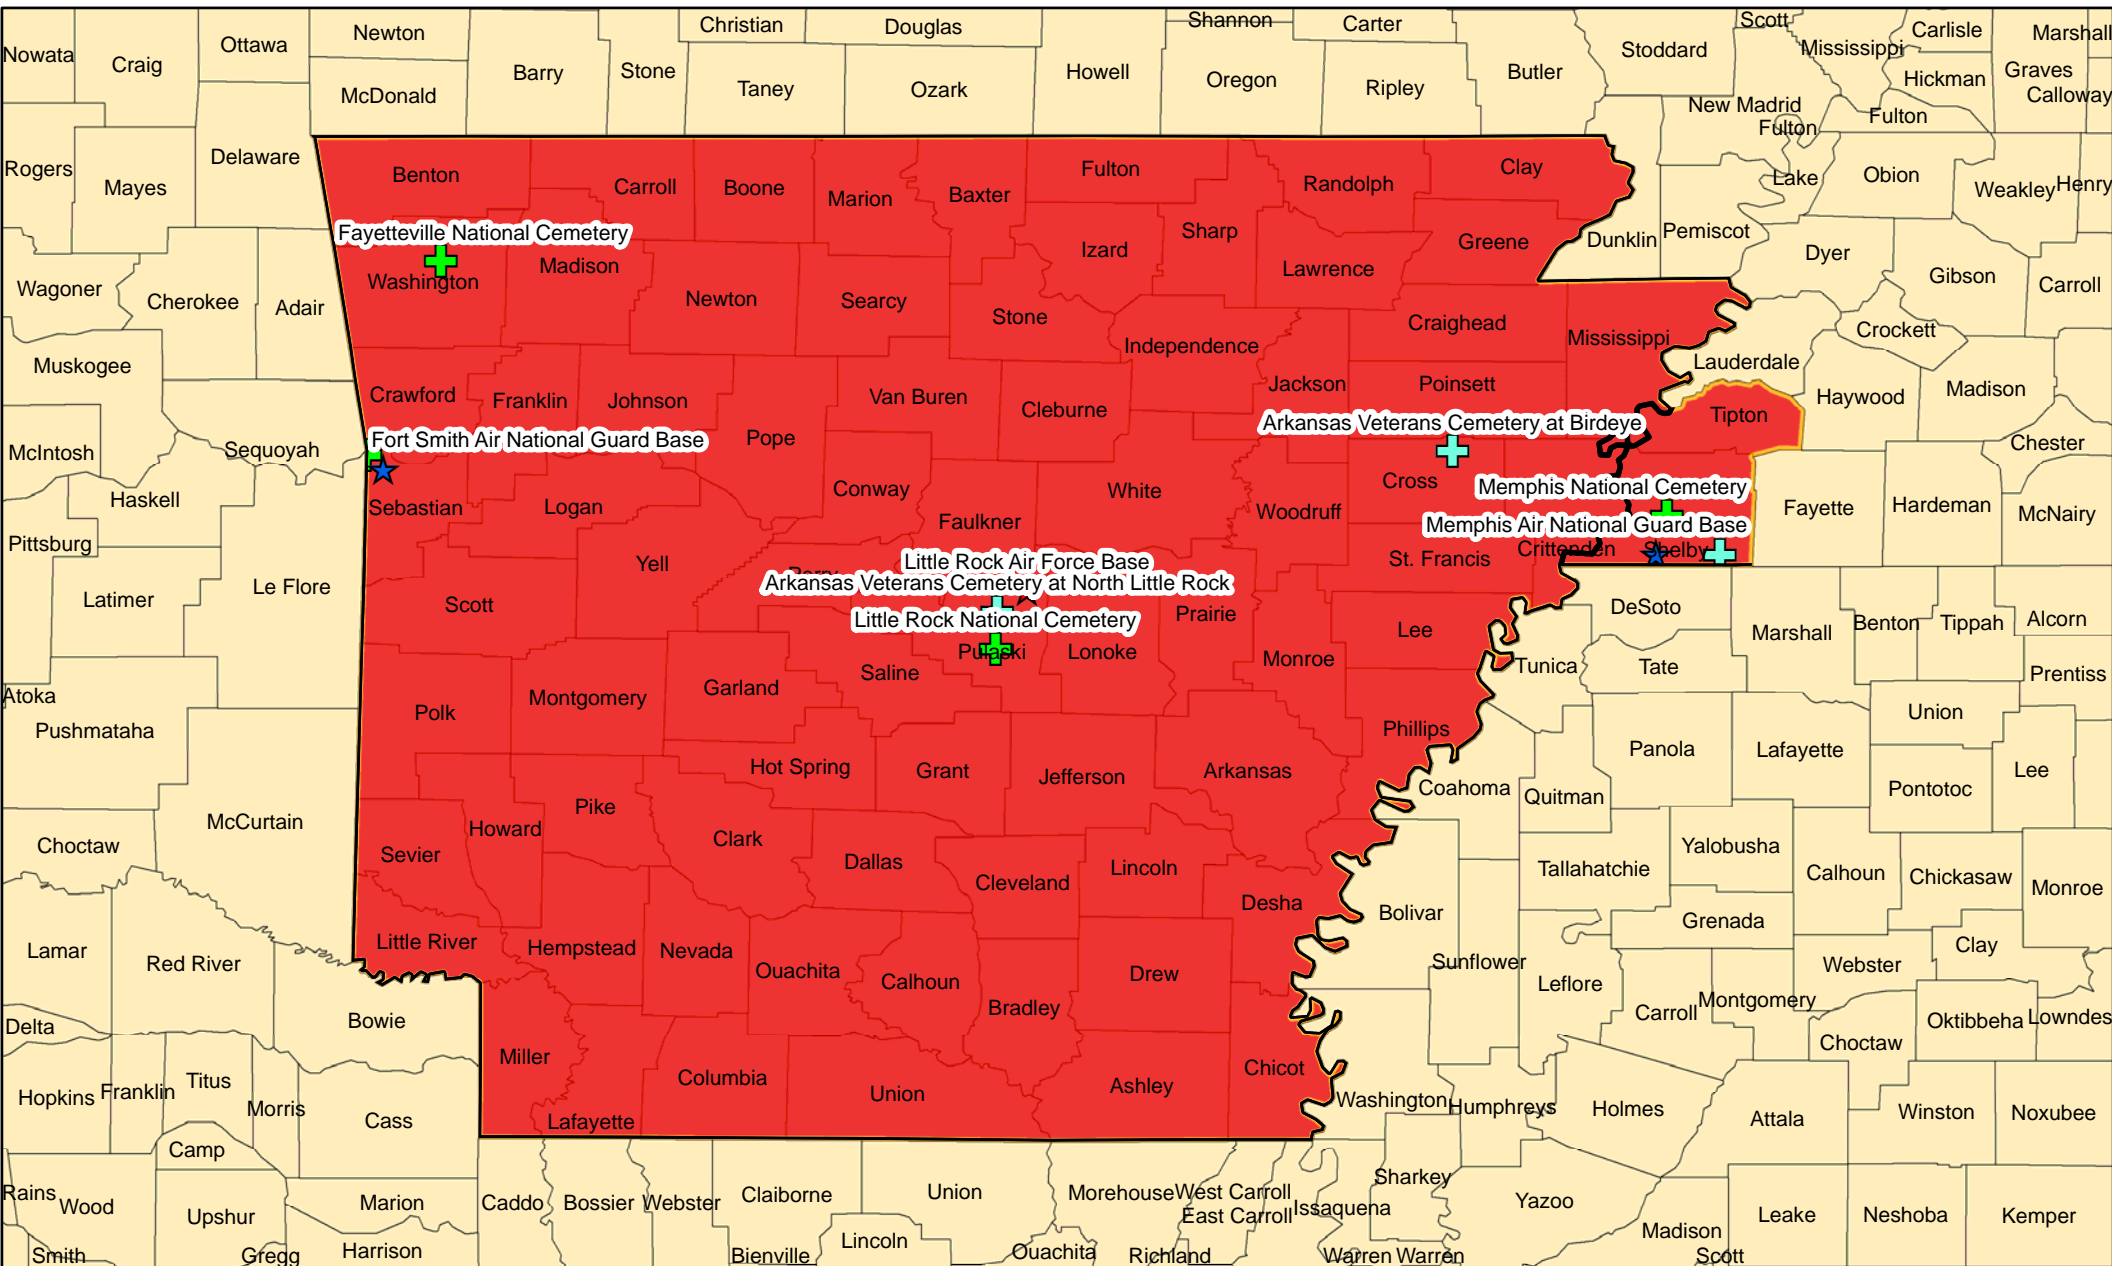

Shaw Air Force Base

7.5 Square Miles

Legend

- + National Cemeteries
- ★ Active Air Force Bases
- ★ DoD Joint Bases
- ★ Reserve/Guard Bases
- + State Veteran Memorials/ Cemeteries

Honor Guard Area of Responsibility