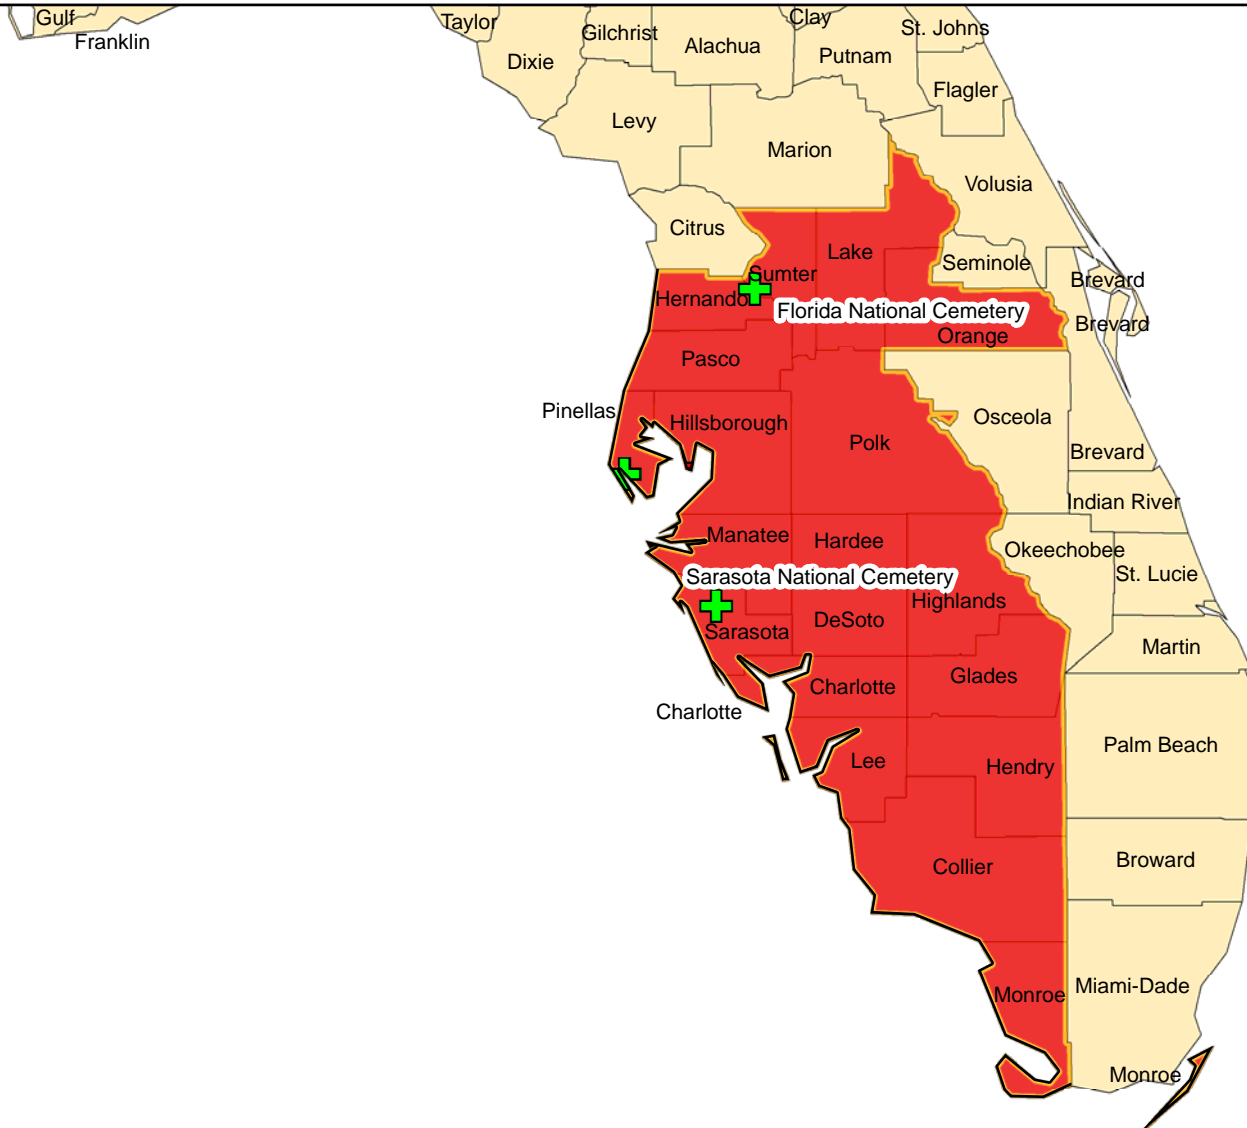

Honor Guard Area of Responsibility

MacDill Air Force Base
1156.3 Square Miles

Legend

- + National Cemeteries
- ★ DoD Joint Bases
- ★ Active Air Force Bases
- ★ Reserve/Guard Bases
- + State Veteran Memorials/ Cemeteries