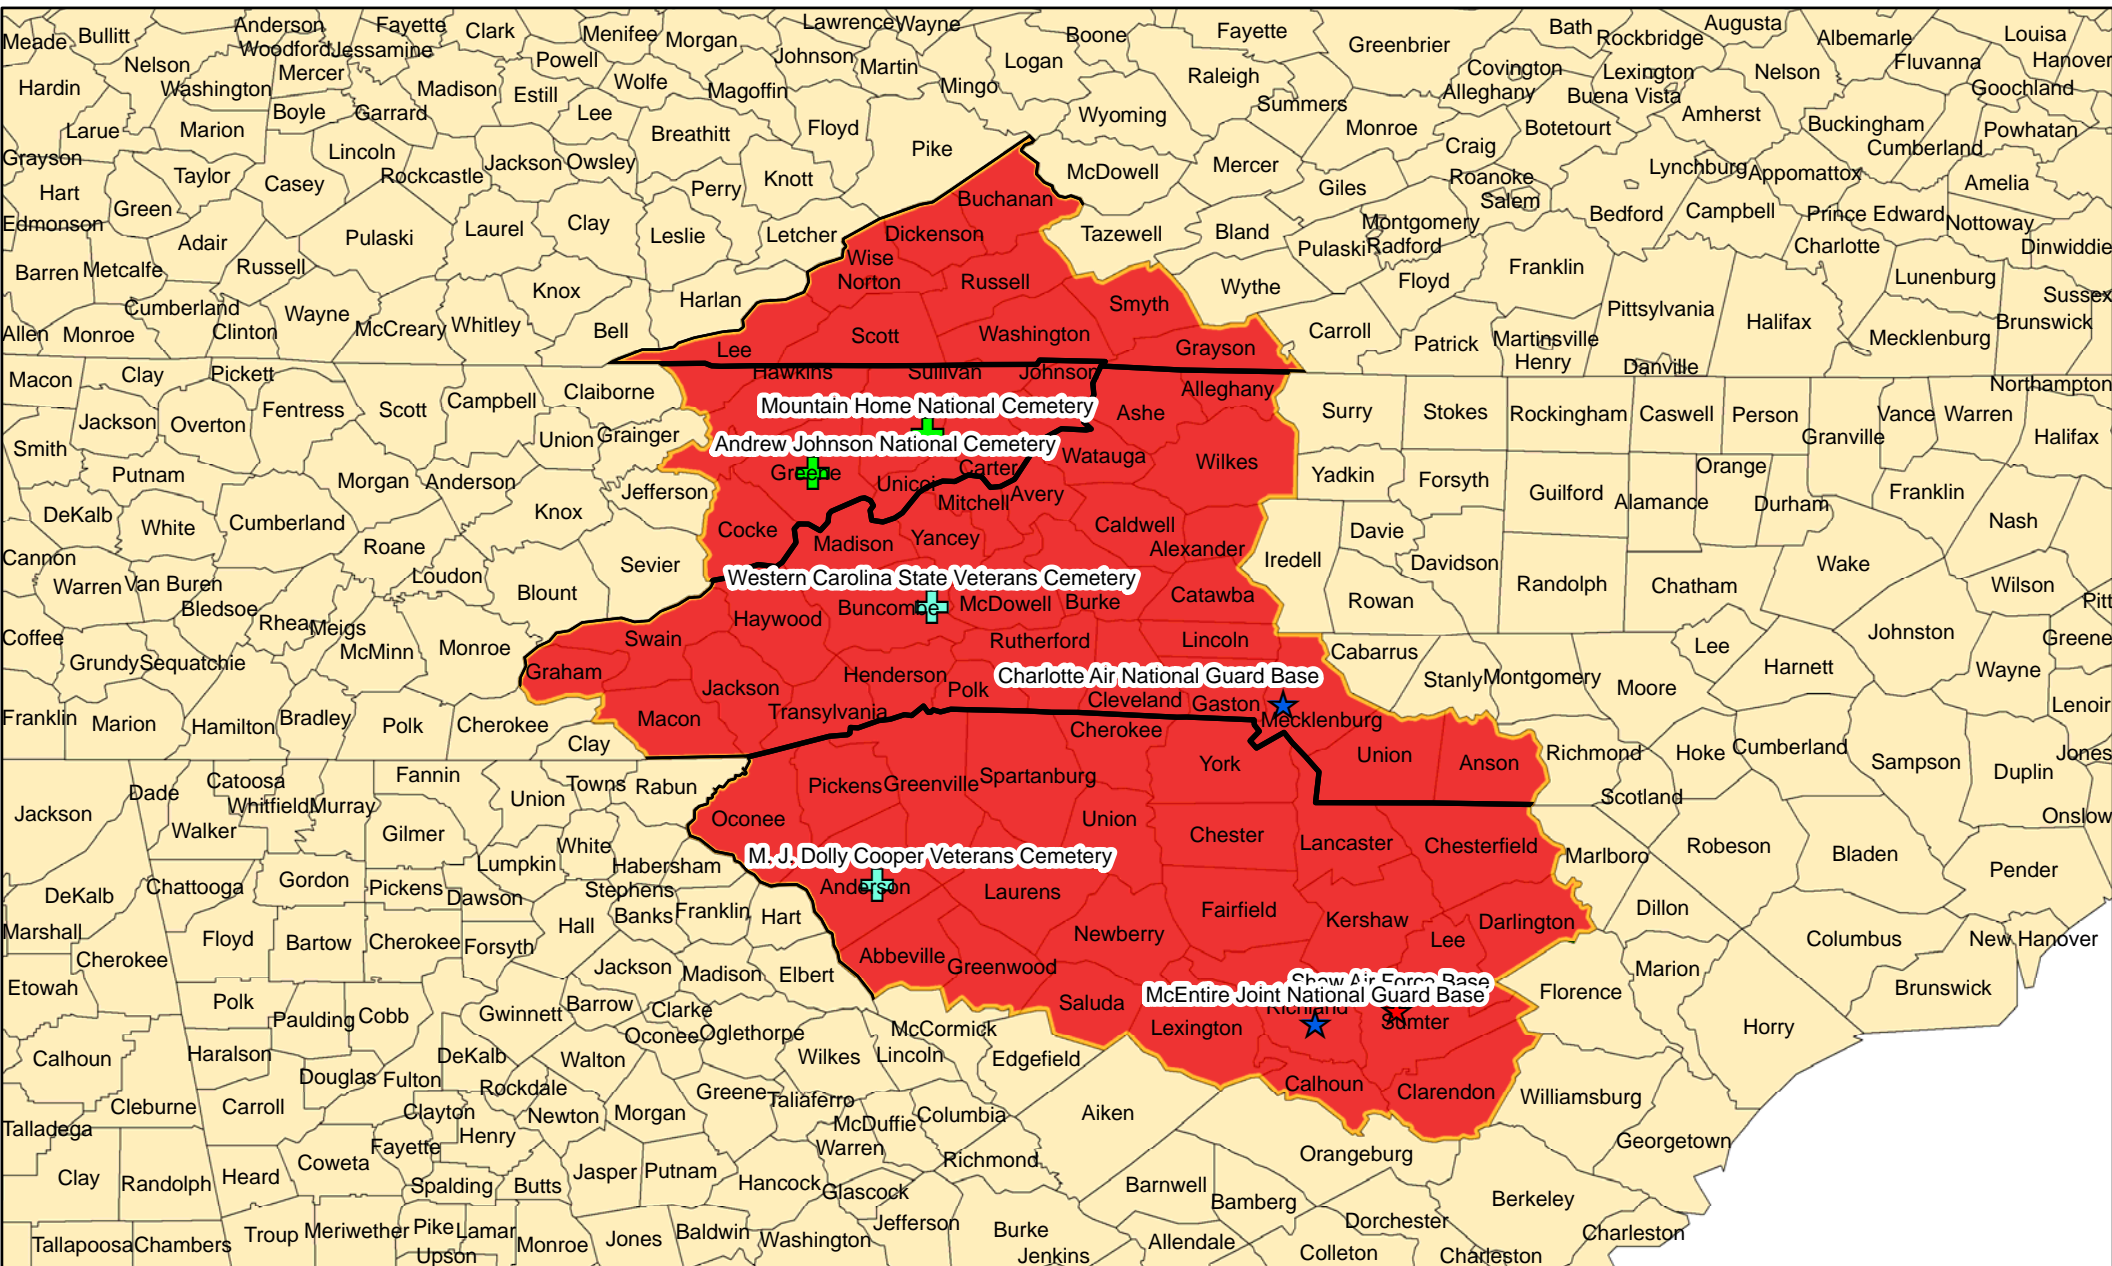

Honor Guard Area of Responsibility

Shaw Air Force Base

7.5 Square Miles

Legend

- + National Cemeteries
- ★ Active Air Force Bases
- ★ DoD Joint Bases
- ★ Reserve/Guard Bases
- + State Veteran Memorials/ Cemeteries