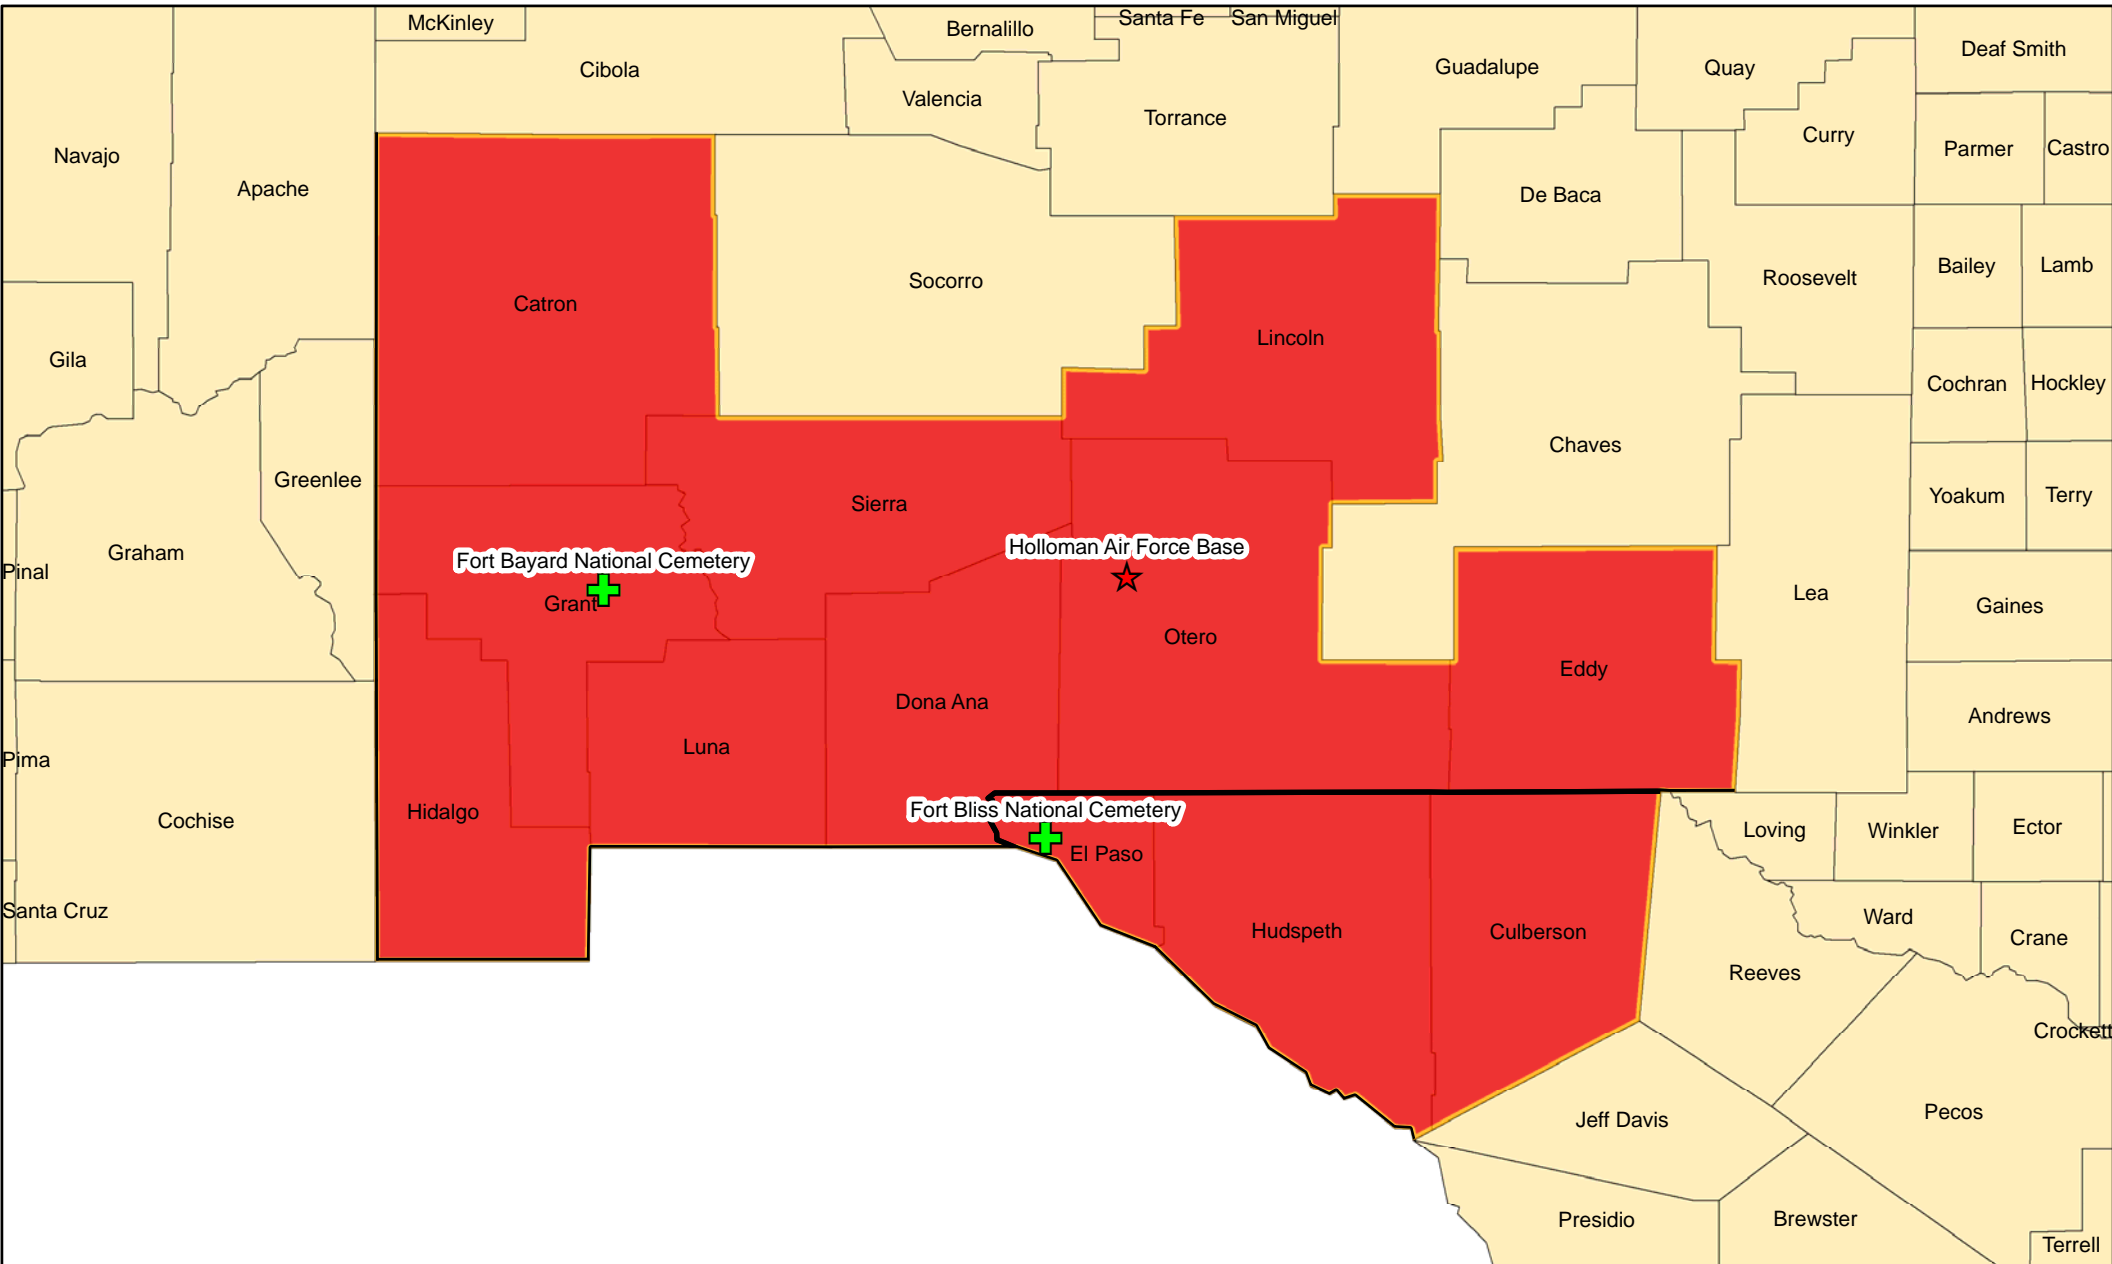

Honor Guard Area of Responsibility

Holloman Air Force Base
6929.1 Square Miles

Legend

- + National Cemeteries
- ★ Active Air Force Bases
- ★ DoD Joint Bases
- ★ Reserve/Guard Bases
- + State Veteran Memorials/ Cemeteries