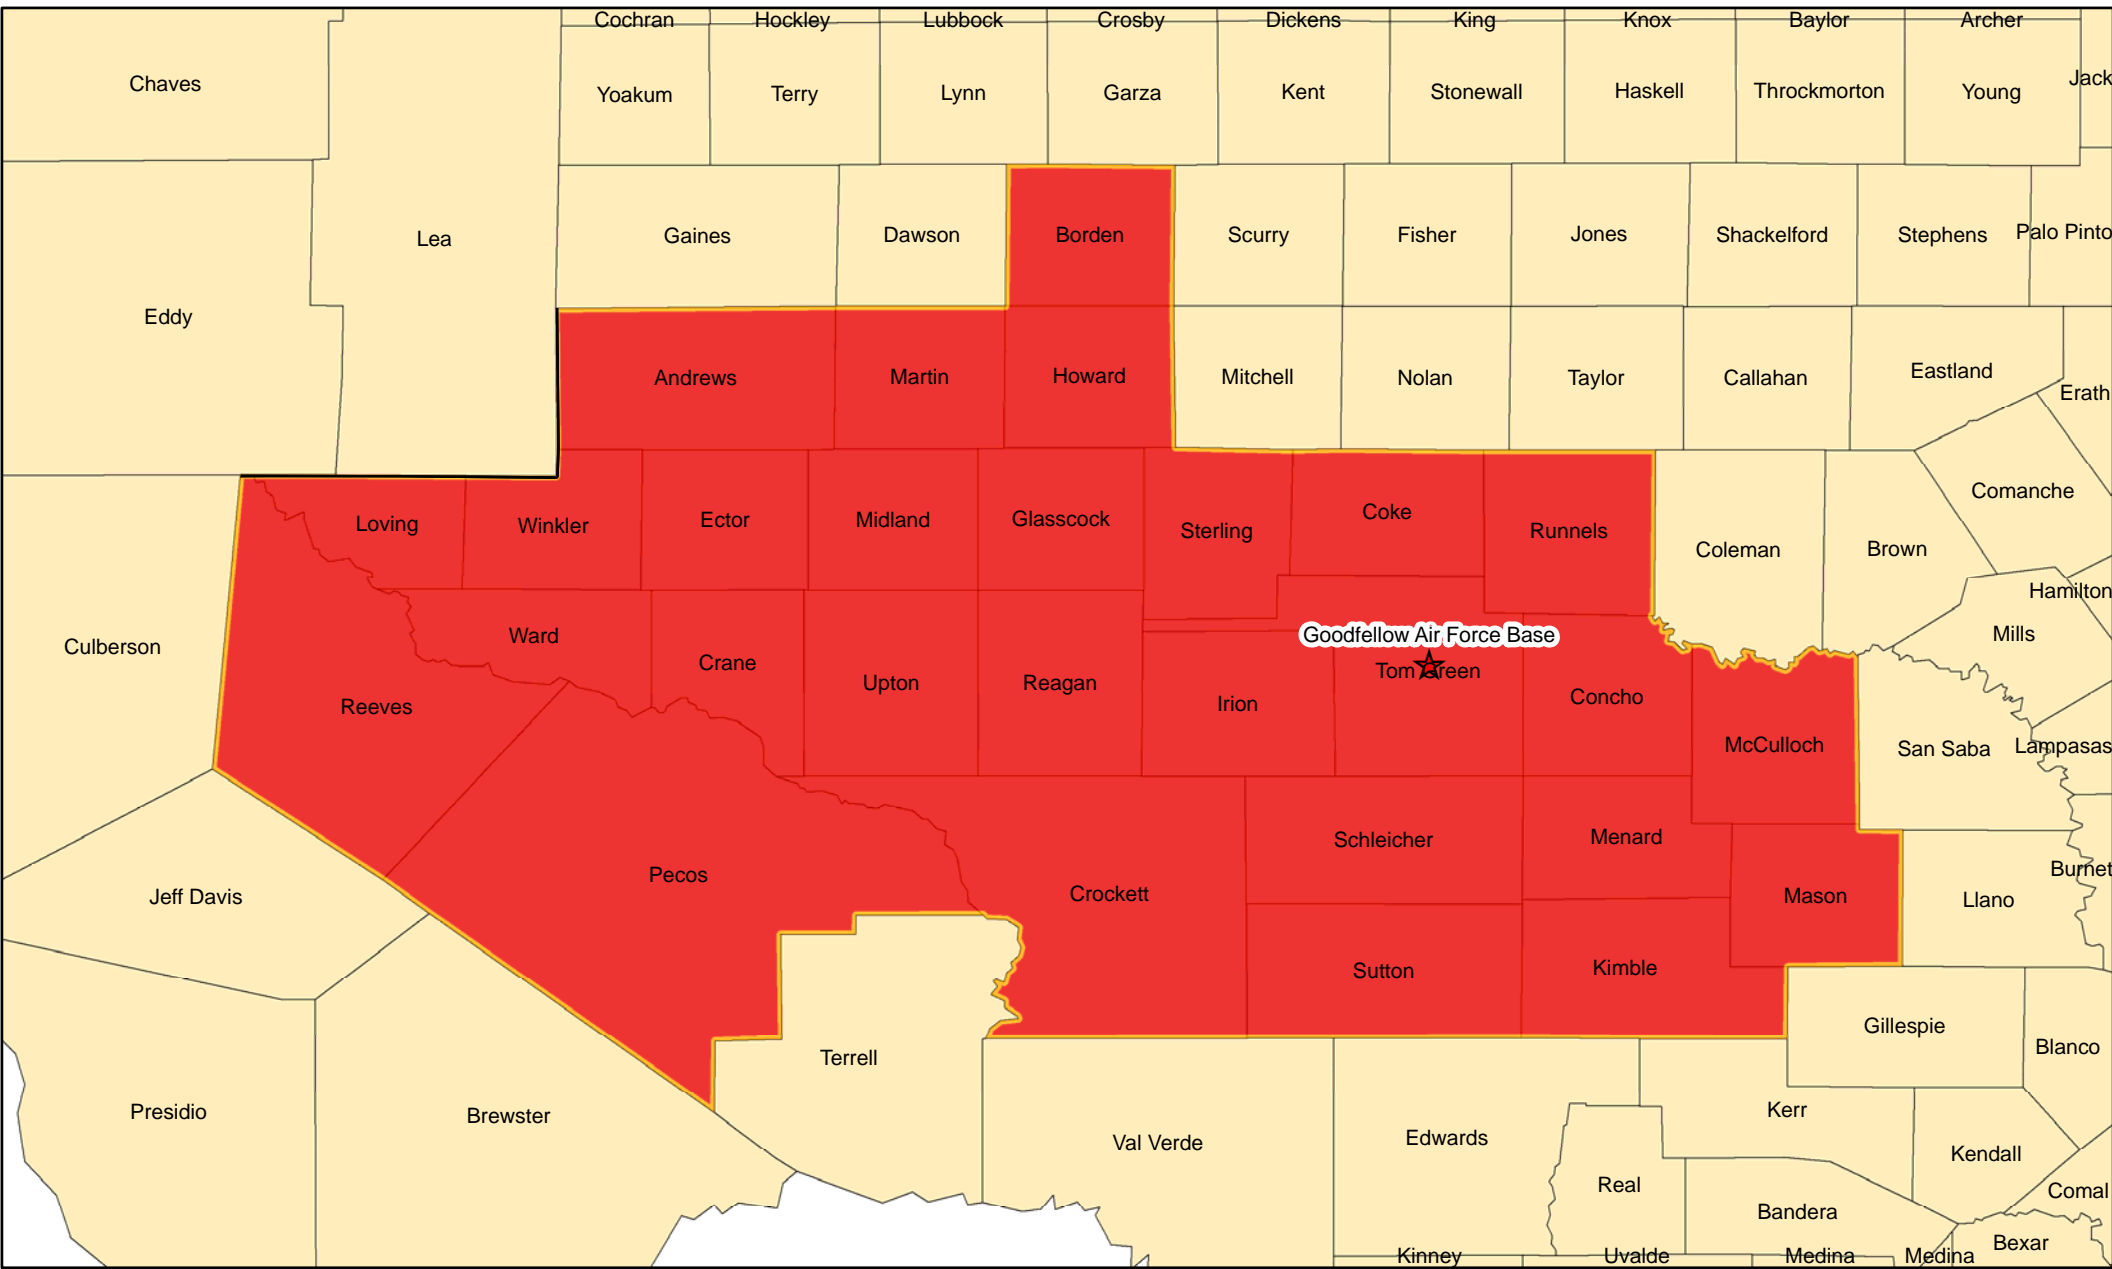

Honor Guard Area of Responsibility

Goodfellow Air Force Base

1310.7 Square Miles

Legend

- National Cemeteries
- Active Air Force Bases
- DoD Joint Bases
- Reserve/Guard Bases
- State Veteran Memorials/ Cemeteries