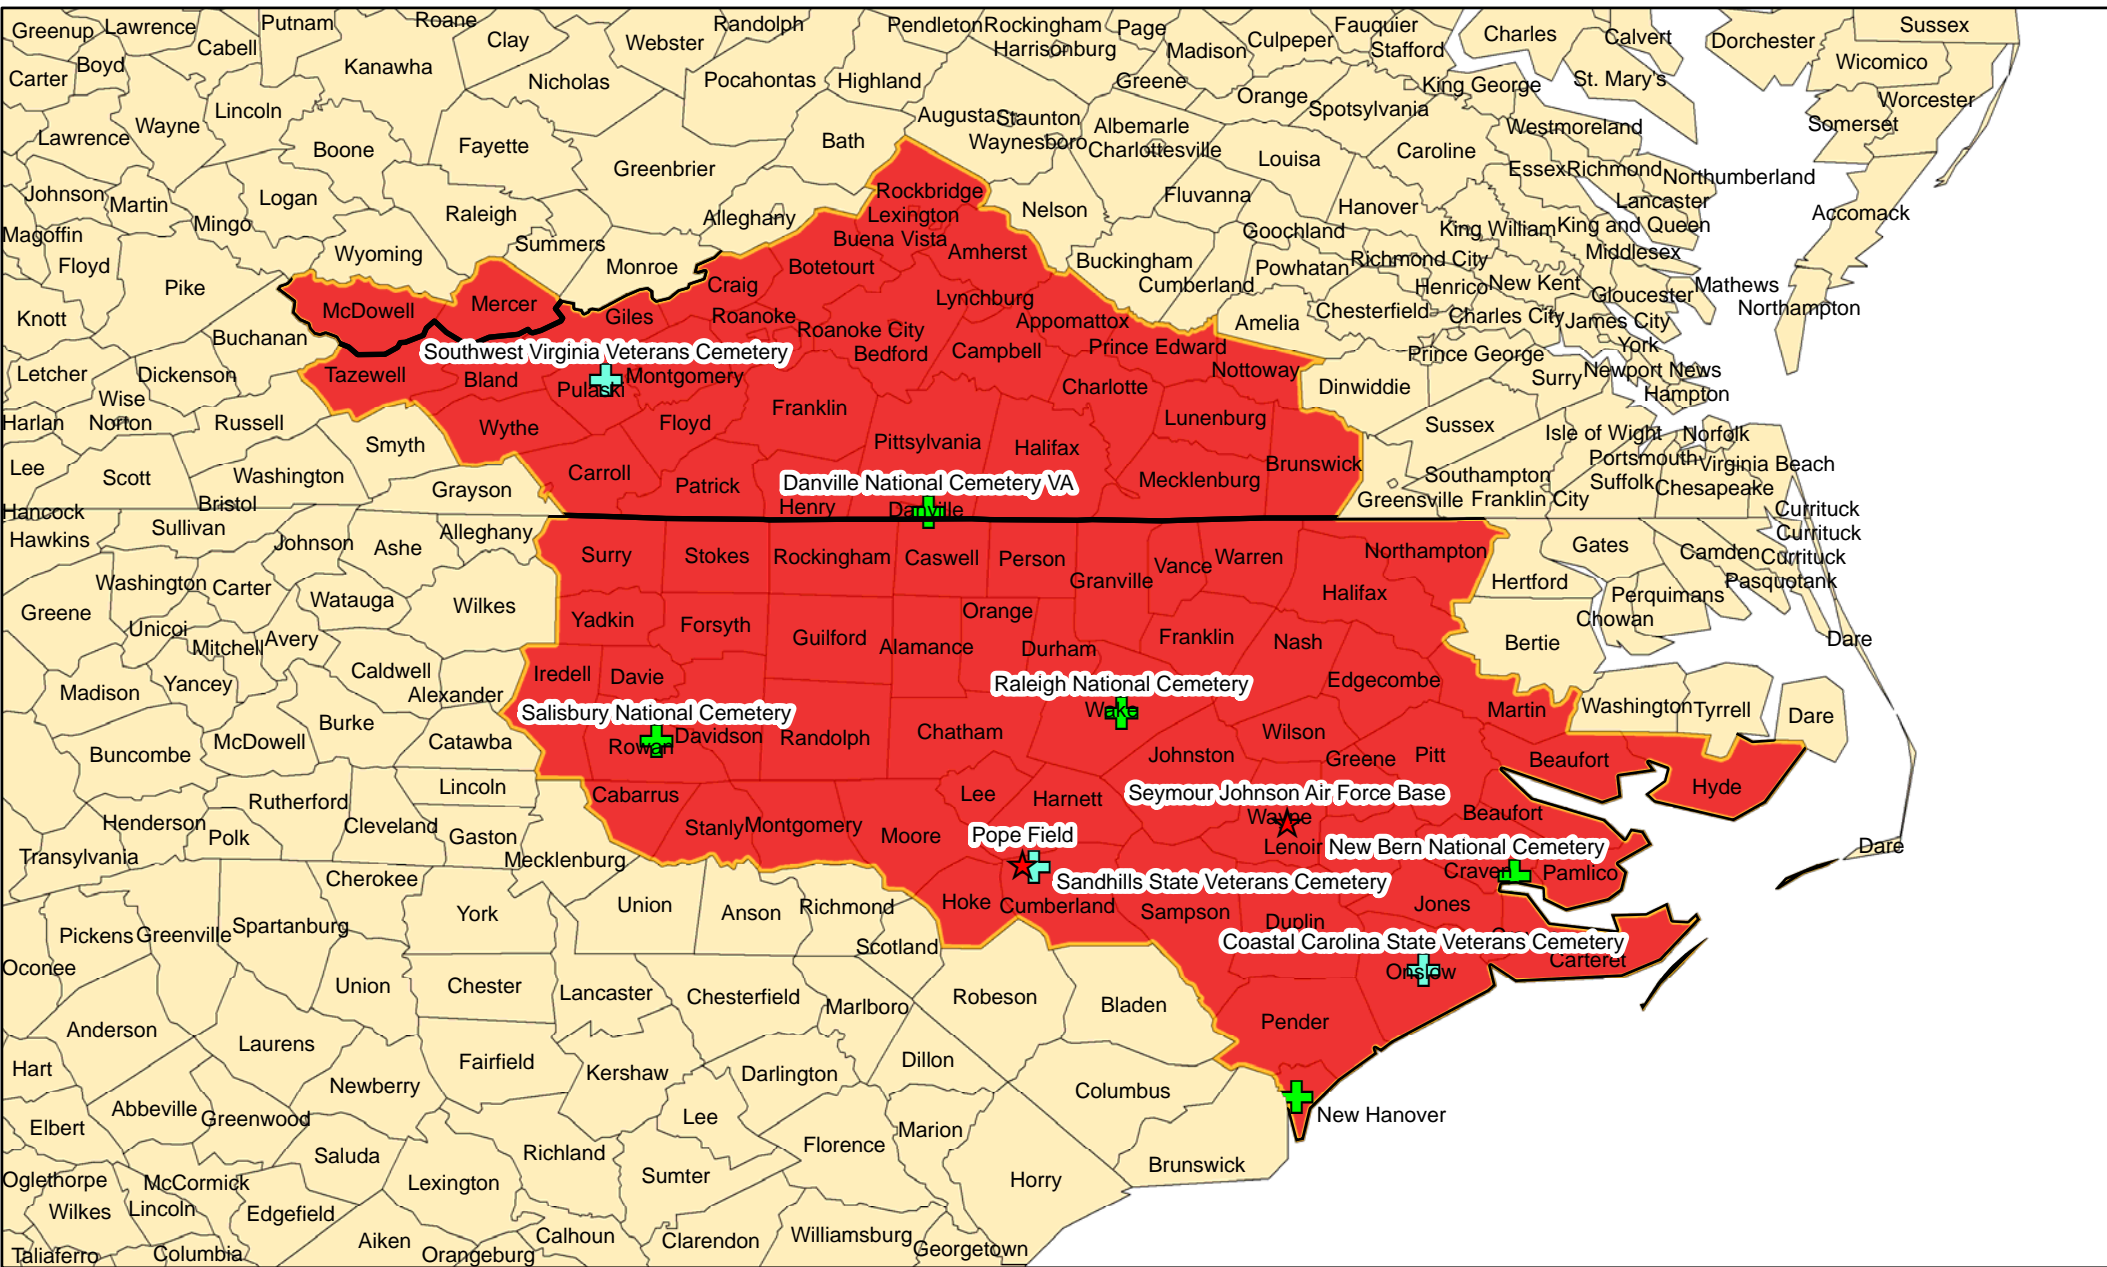

Kirkland Air Force Base

7933.2 Square Miles

Legend

- + National Cemeteries
- ★ Active Air Force Bases
- ★ DoD Joint Bases
- ★ Reserve/Guard Bases
- + State Veteran Memorials/ Cemeteries

Honor Guard Area of Responsibility