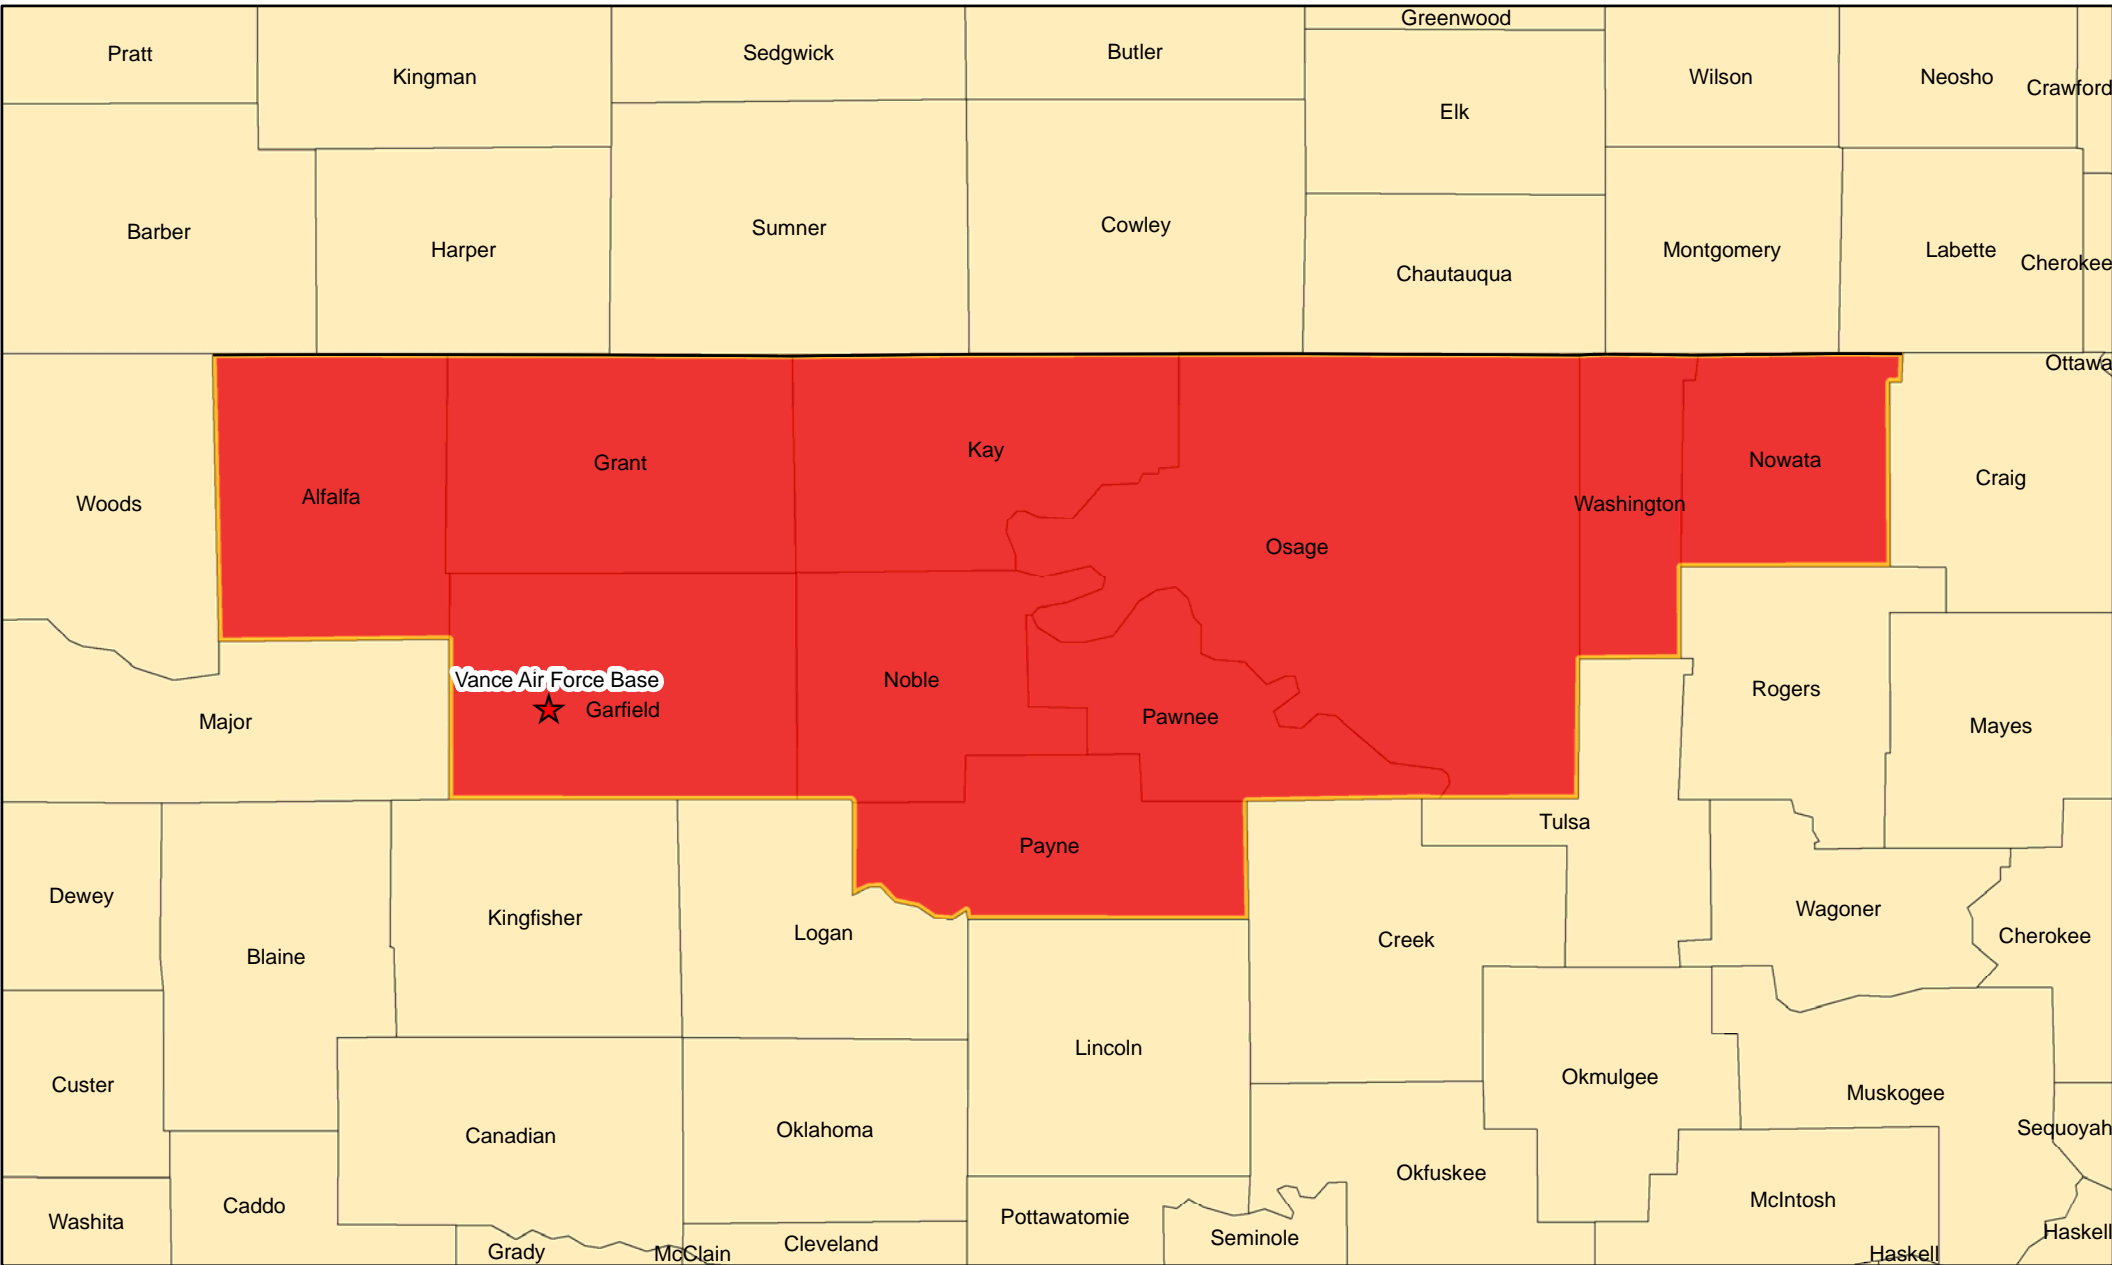

Honor Guard Area of Responsibility

Vance Air Force Base
580.9 Square Miles

Legend

- National Cemeteries
- Active Air Force Bases
- DoD Joint Bases
- Reserve/Guard Bases
- State Veteran Memorials/ Cemeteries