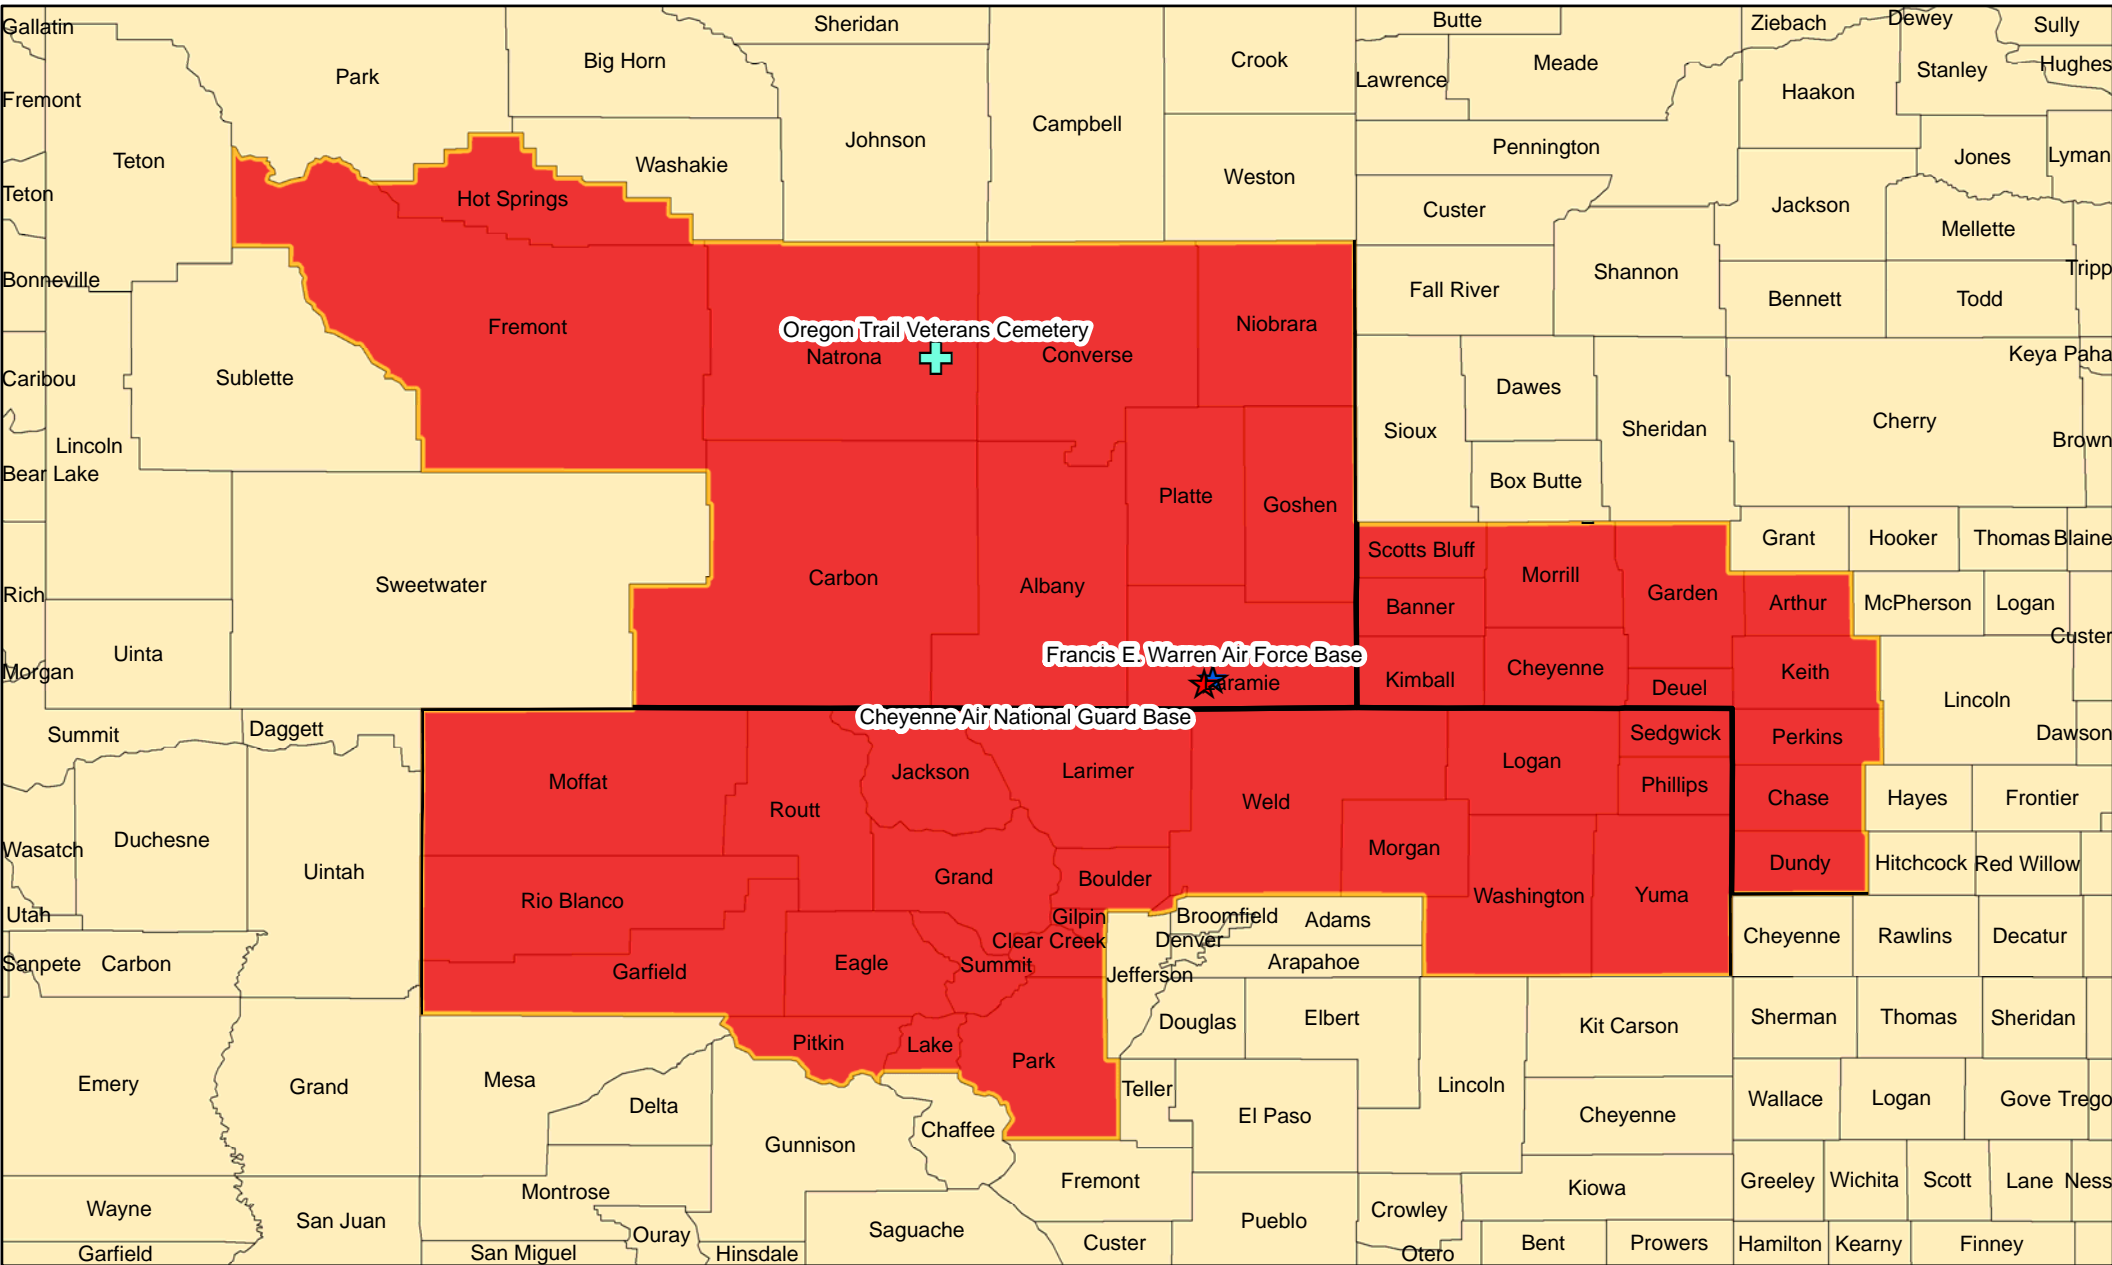

Legend

- + National Cemeteries
- ★ Active Air Force Bases
- ★ DoD Joint Bases
- ★ Reserve/Guard Bases
- + State Veteran Memorials/ Cemeteries

Honor Guard Area of Responsibility

Ellsworth Air Force Base

771.3 Square Miles

Legend

- + National Cemeteries
- ★ Active Air Force Bases
- ★ DoD Joint Bases
- ★ Reserve/Guard Bases
- + State Veteran Memorials/ Cemeteries

Honor Guard Area of Responsibility

Francis E. Warren Air Force Base