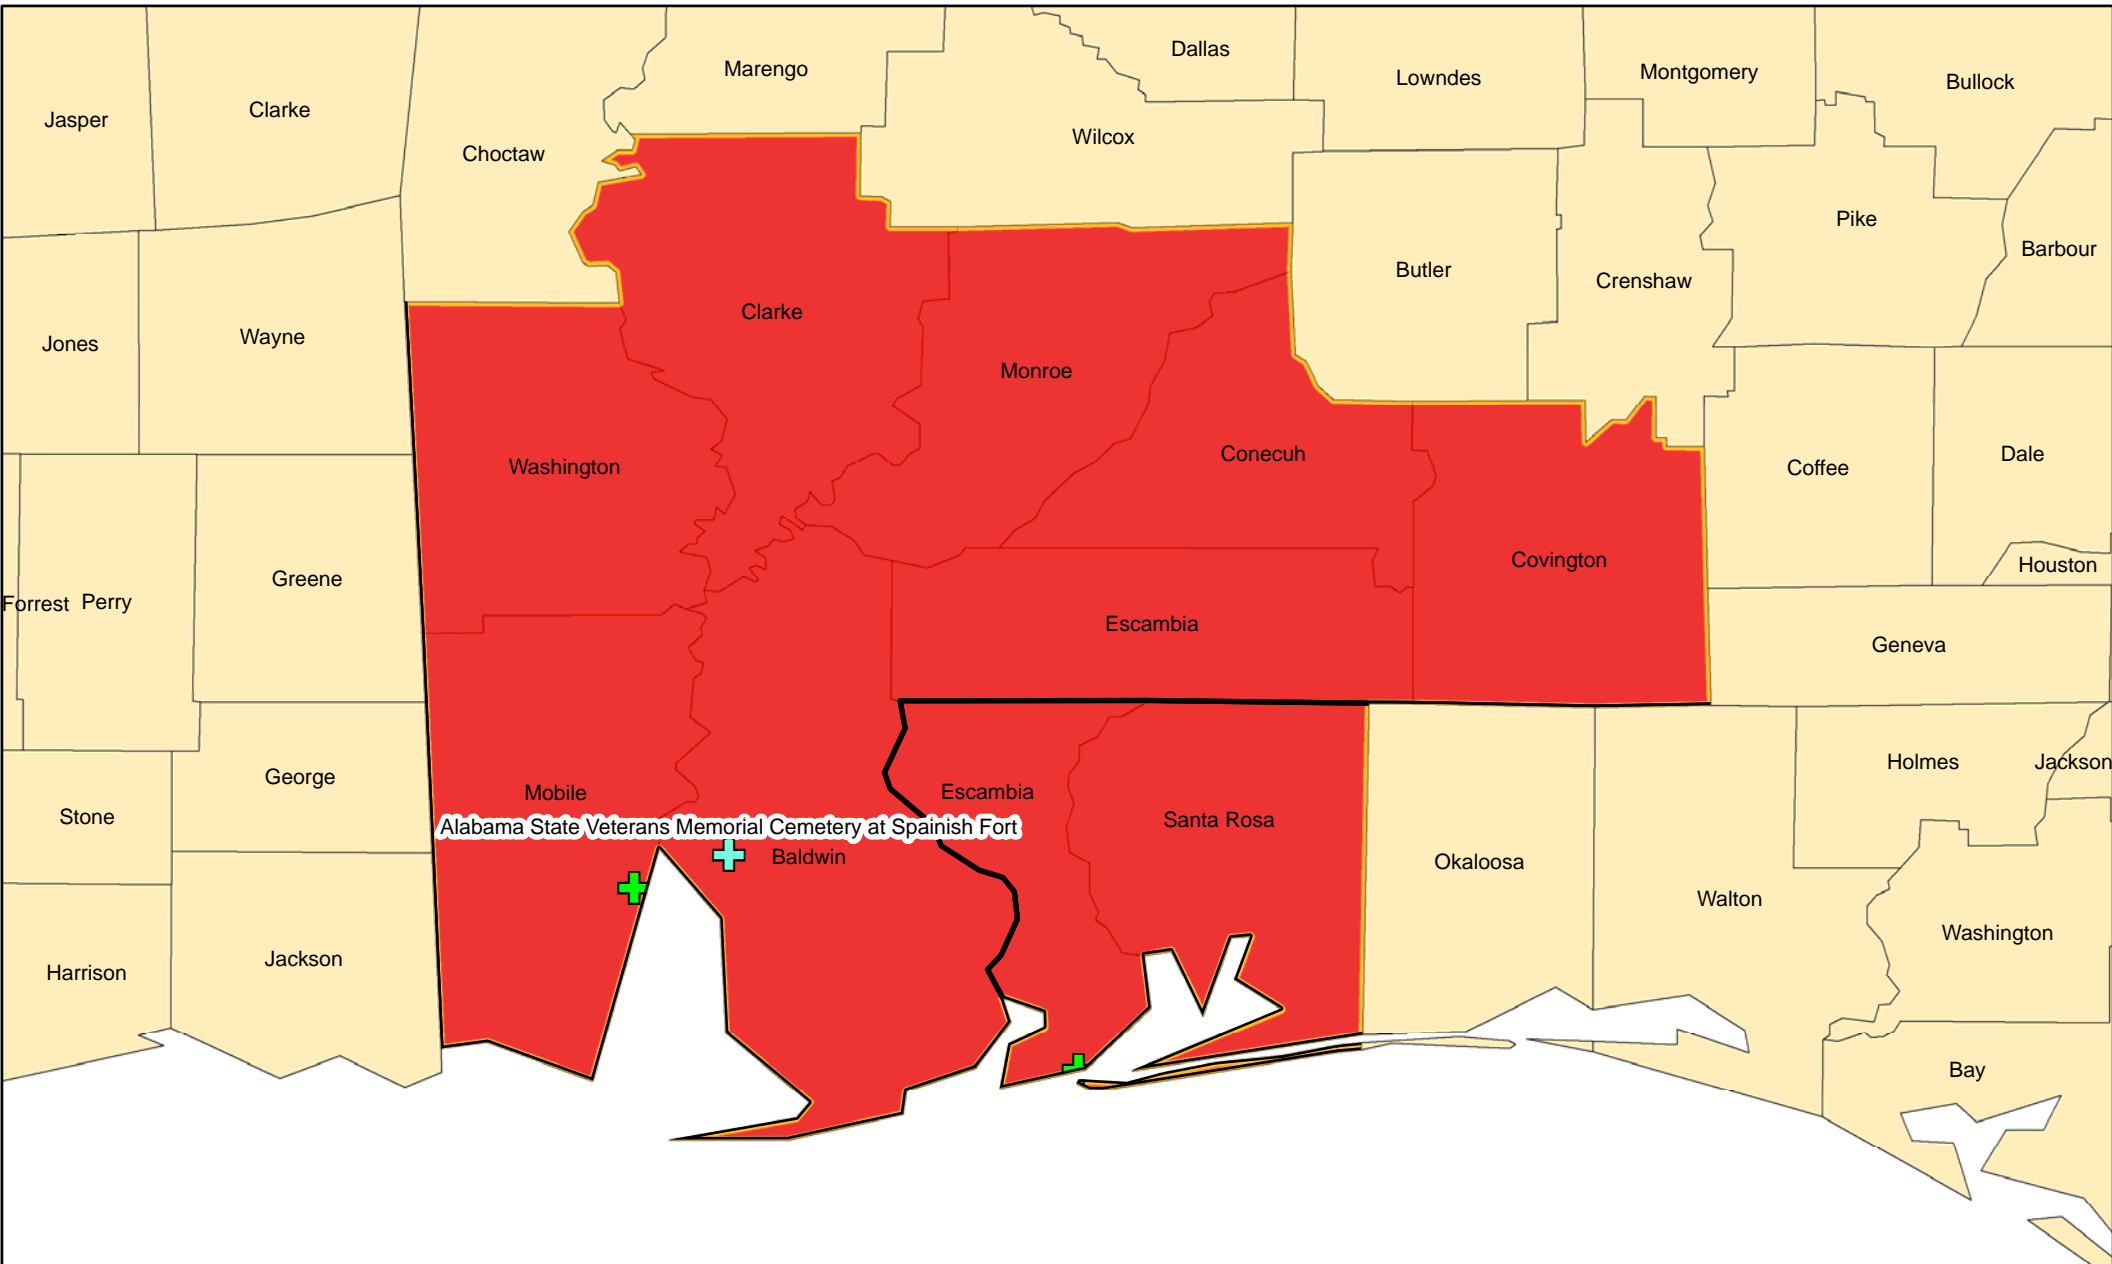

Honor Guard Area of Responsibility

Hurlburt Field

1252.5 Square Miles

Legend

- + National Cemeteries
- ★ DoD Joint Bases
- ★ Active Air Force Bases
- ★ Reserve/Guard Bases
- + State Veteran Memorials/ Cemeteries