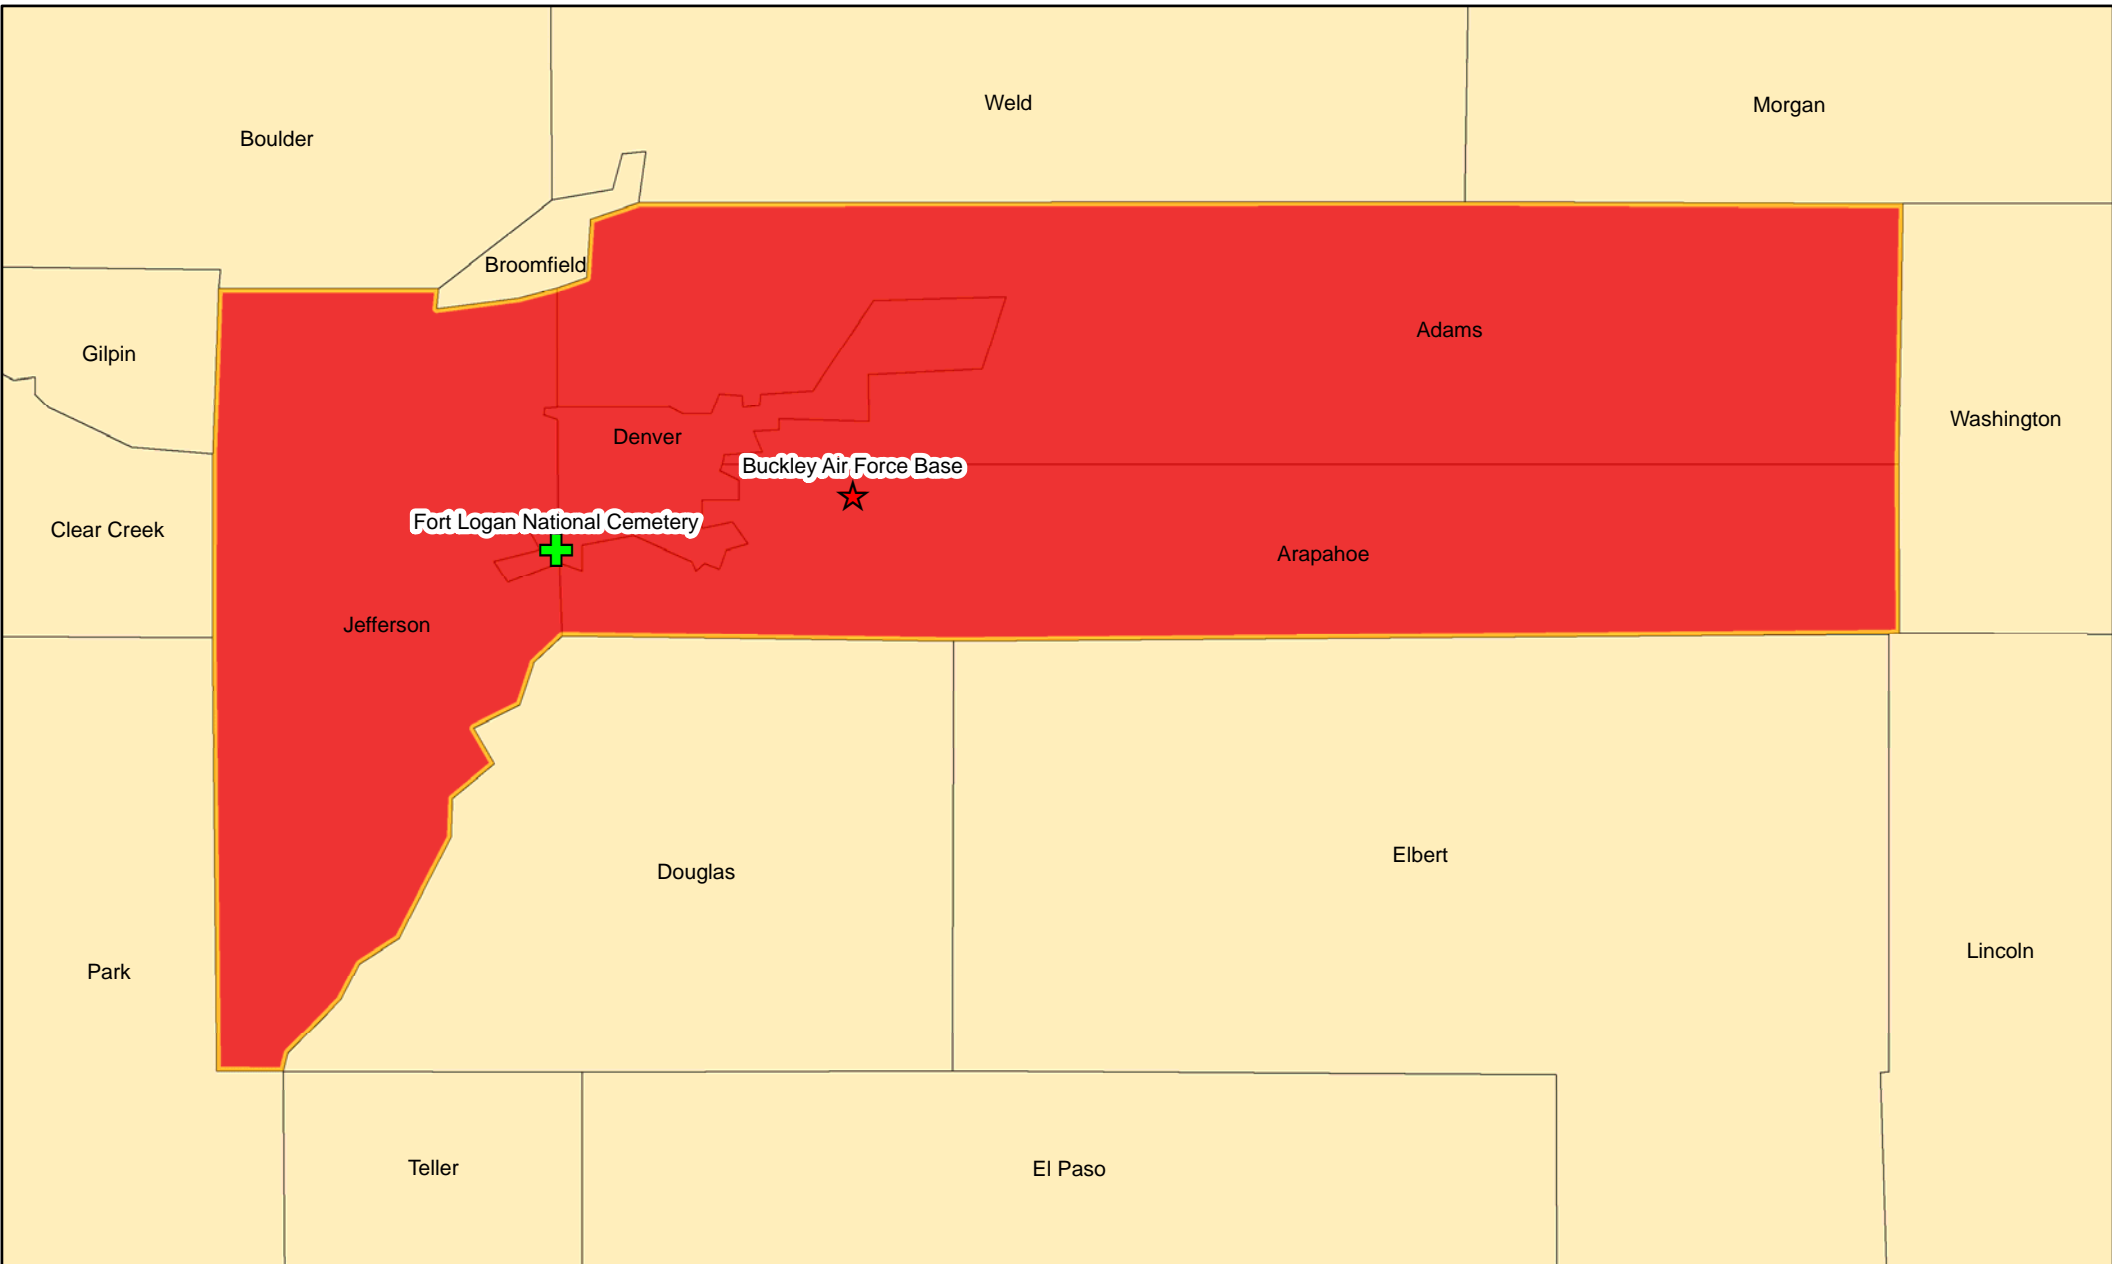

Peterson Air Force Base

1020.8 Square Miles

Legend

- + National Cemeteries
- ★ Active Air Force Bases
- ★ DoD Joint Bases
- ★ Reserve/Guard Bases
- + State Veteran Memorials/ Cemeteries

Honor Guard Area of Responsibility